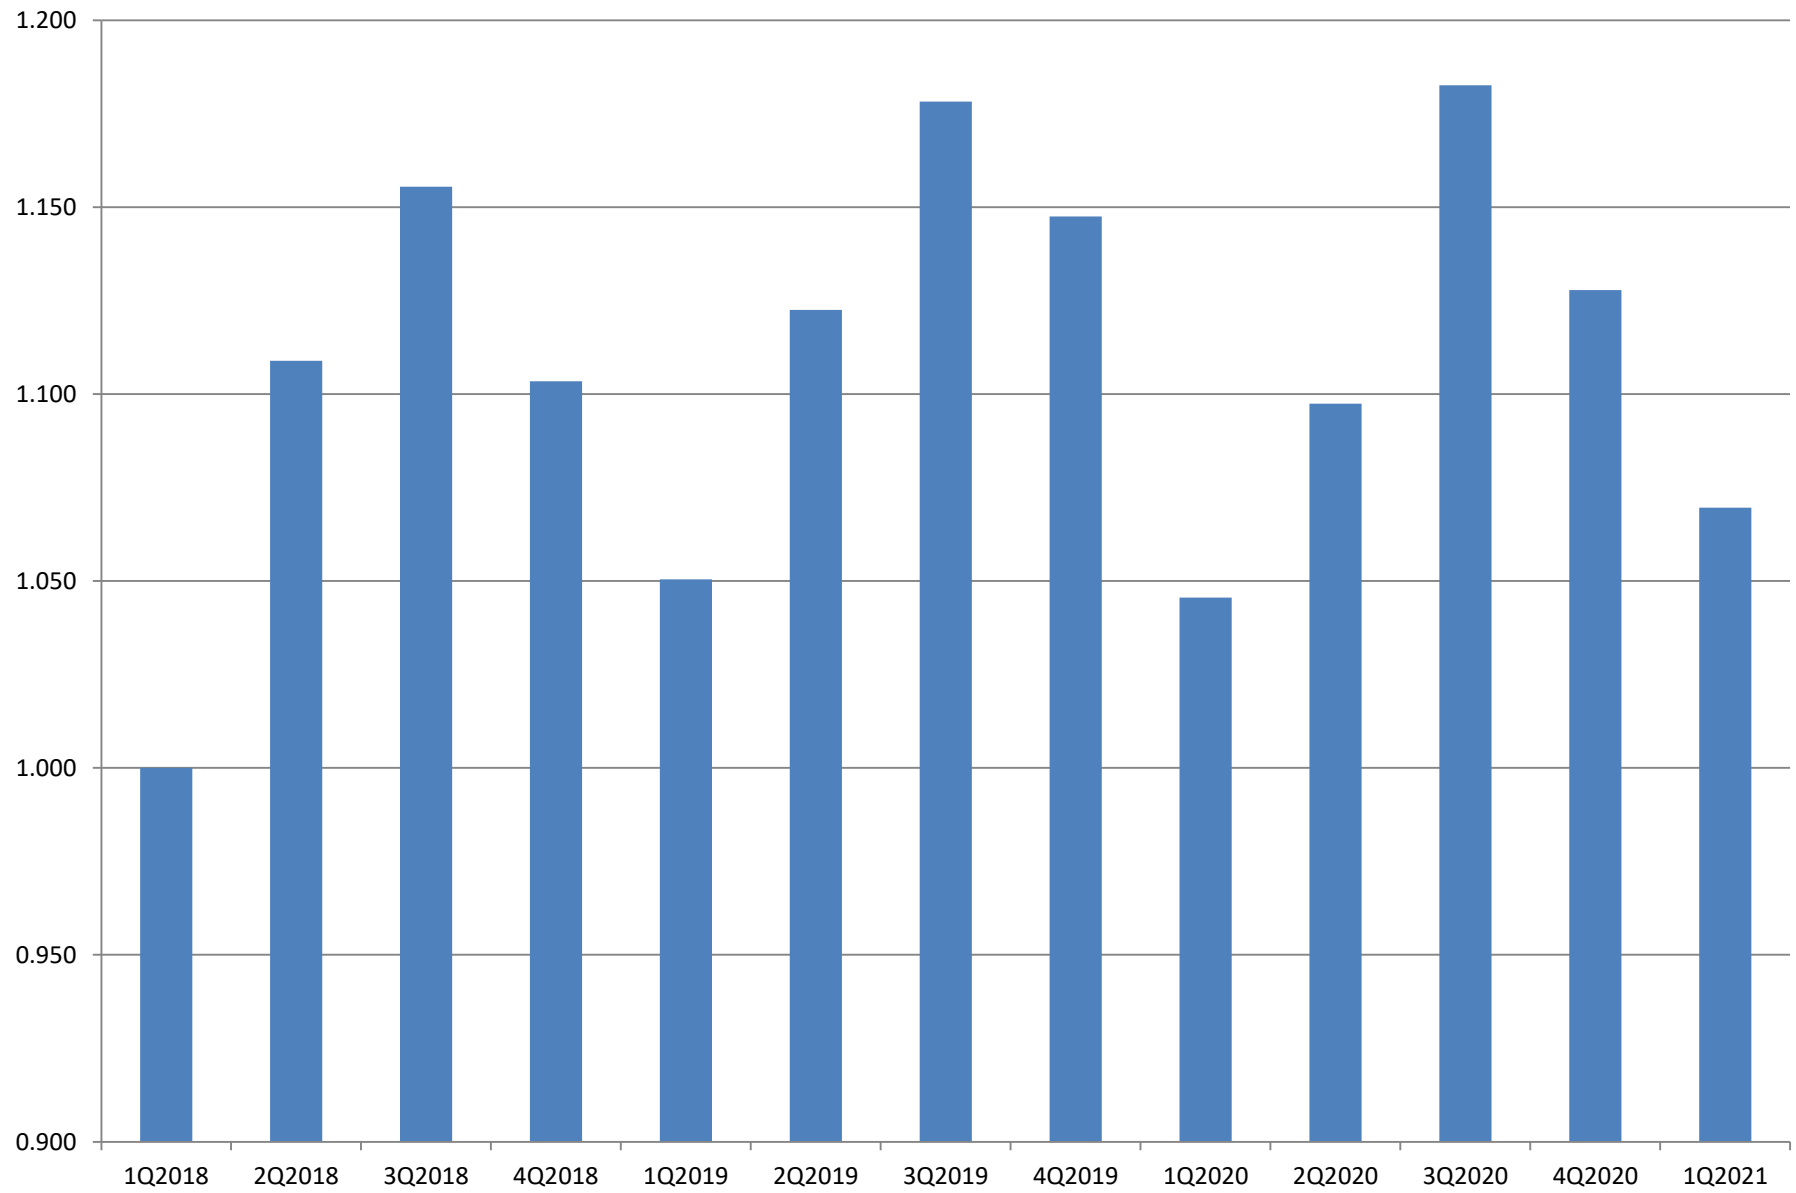

# ELECTRICITY

\* Data is for Jireh Semiconductor operations only.