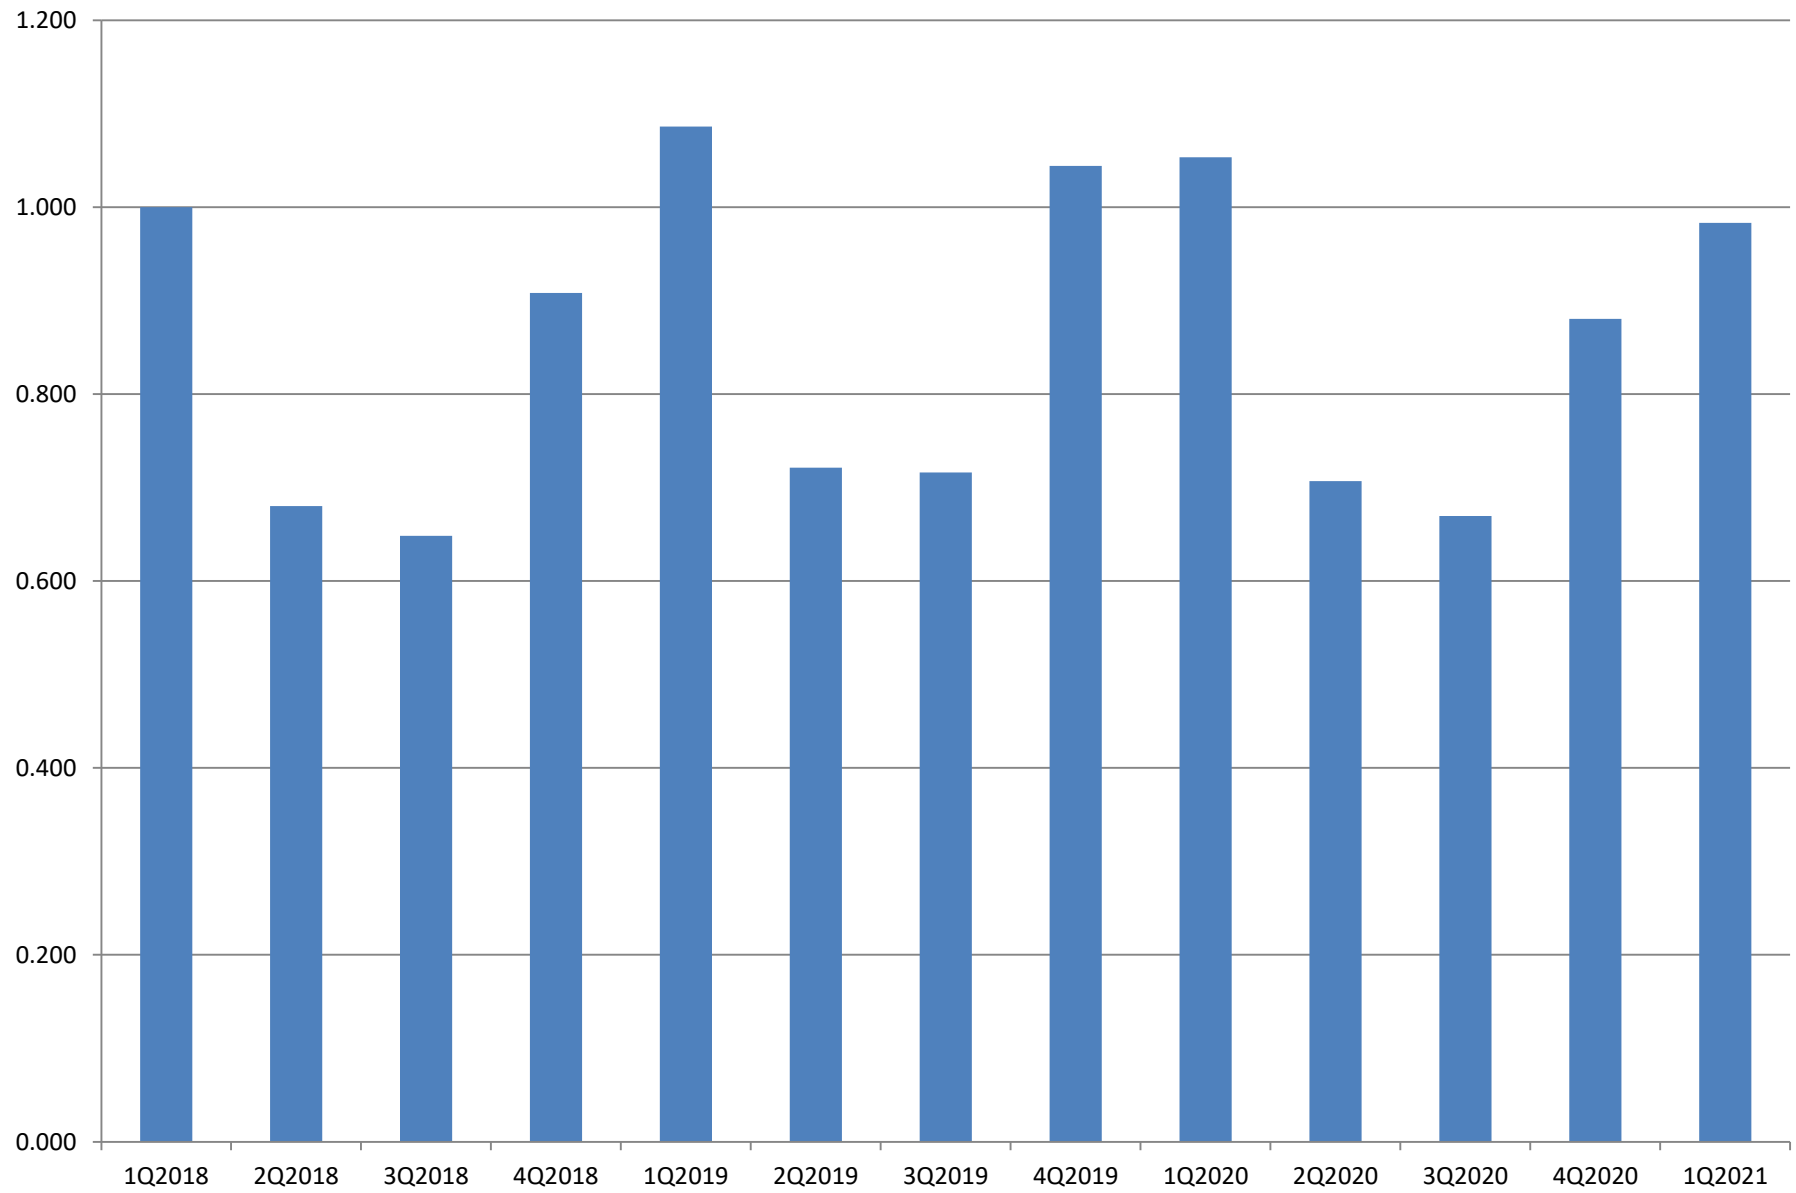

NATURAL GAS

* Data is for Jireh Semiconductor operations only.