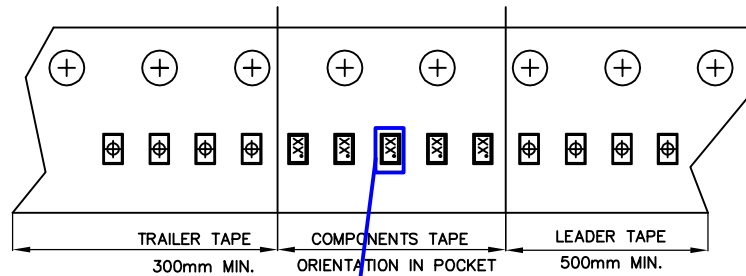

AlphaDFN0.925x0.525_5
REEL

UNIT: MM

TAPE SIZE	REEL SIZE	M	N	W	W1	H	K	S	G	R	V
8 mm	ø178	ø178.00 ±1.00	ø54.00 ±0.50	9.00 ±0.30	11.40 ±1.00	ø13.00 $\begin{smallmatrix} +0.50 \\ -0.20 \end{smallmatrix}$	10.60	2.00 ±0.50	ø9.00	5.00	18.00

AlphaDFN0.925x0.525_5 TAPE

Leader / Trailer
& Orientation

Unit Per Reel:
15000pcs

DETAIL:
UNIT DIRECTION IN POCKET