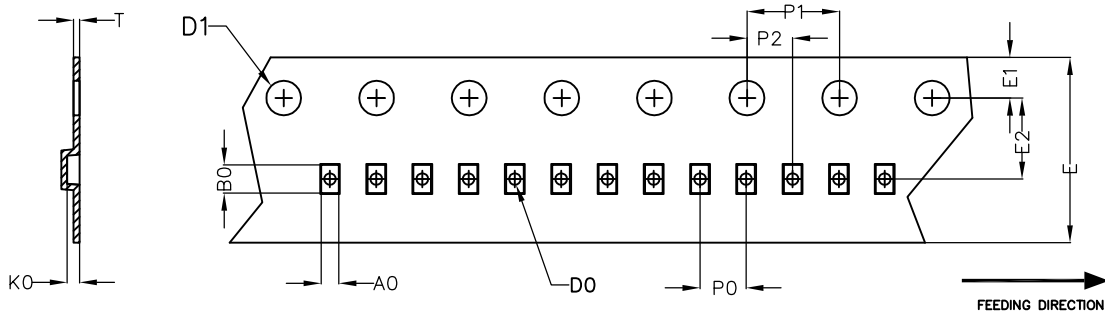

AlphaDFN0.925x0.525_5 Carrier Tape

UNIT: MM

PACKAGE	A0	B0	K0	D0	D1	E	E1	E2	P0	P1	P2	T
AlphaDFN0.925x0.525_5 (8 MM)	0.60 ±0.05	1.00 ±0.05	0.40 $\begin{smallmatrix} +0.03 \\ -0.05 \end{smallmatrix}$	0.30 ±0.05	1.50 +0.10	8.00 $\begin{smallmatrix} +0.10 \\ -0.10 \end{smallmatrix}$	1.75 ±0.10	3.50 ±0.05	2.00 ±0.05	4.00 ±0.10	2.00 ±0.05	0.20 ±0.02