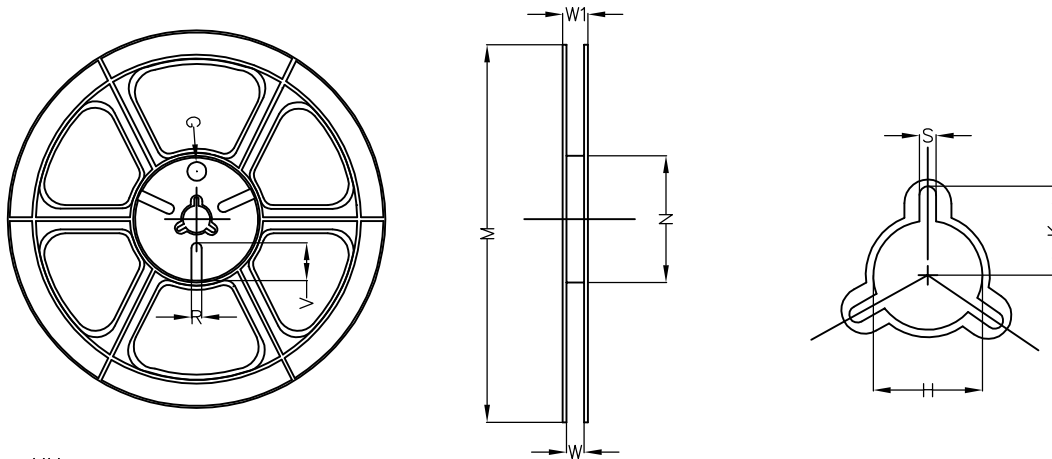

AlphaDFN0.925x0.525_5
REEL

UNIT: MM

TAPE SIZE	REEL SIZE	M	N	W	W1	H	K	S	G	R	V
8 mm	ø178	ø178.00 ±1.00	ø54.00 ±0.50	9.00 ±0.30	11.40 ±1.00	ø13.00 $\begin{smallmatrix} +0.50 \\ -0.20 \end{smallmatrix}$	10.60	2.00 ±0.50	ø9.00	5.00	18.00

AlphaDFN0.925x0.525_5 TAPE

Leader / Trailer
& Orientation

Unit Per Reel:
15000pcs

DETAIL:
UNIT DIRECTION IN POCKET