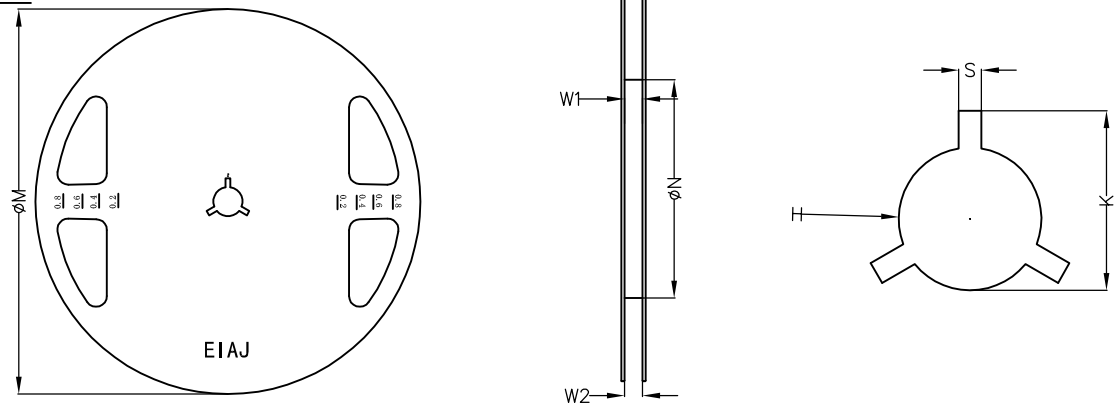

AlphaDFN3.4x1.96 10/ AlphaDFN3.4x  
1.96 12 REEL

UNIT: MM

TAPE SIZE	REEL SIZE	M	N	W1	W2	H	S	K
12	Ø178	Ø178.0 ±2.0	Ø101.0 ±1.0	12.4 Min.	15.4 Max.	Ø13.2 ±0.30	2.20 ±0.30	17.50 ±0.3

AlphaDFN3.4x1.96 10/AlphaDFN  
3.4x1.96 12 TAPE

Leader / Trailer  
& Orientation

Unit Per Reel:  
5000pcs