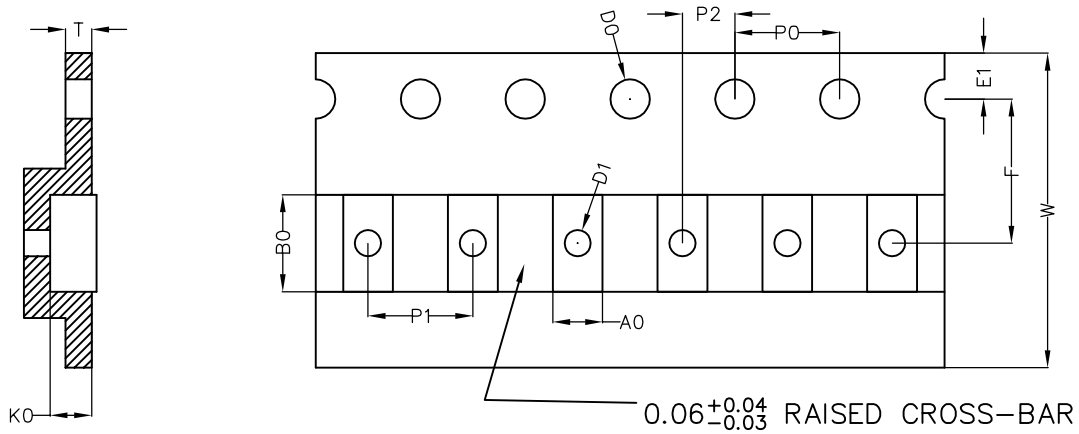

AlphaDFN3.4x1.96 10/AlphaDFN3.4  
x1.96 12 Carrier Tape

UNIT: MM

PACKAGE	A0	B0	K0	D0	D1	W	E1	F	P0	P1	P2	T
AlphaDFN3.4x 1.96	2.11 ±0.05	3.55 ±0.05	0.27 ±0.05	1.50 +0.10 -0.00	1.00 ±0.05	12.00 +0.30 -0.10	1.75 ±0.10	5.50 ±0.05	4.00 ±0.10	4.00 ±0.10	2.00 ±0.05	0.23 ±0.02

AlphaDFN3.4x1.96 10/ AlphaDFN3.4x  
1.96 12 REEL

UNIT: MM

TAPE SIZE	REEL SIZE	M	N	W1	W2	H	S	K
12	Ø178	Ø178.0 ±2.0	Ø101.0 ±1.0	12.4 Min.	15.4 Max.	Ø13.2 ±0.30	2.20 ±0.30	17.50 ±0.3

AlphaDFN3.4x1.96 10/AlphaDFN  
3.4x1.96 12 TAPE

Leader / Trailer  
& Orientation

Unit Per Reel:  
5000pcs