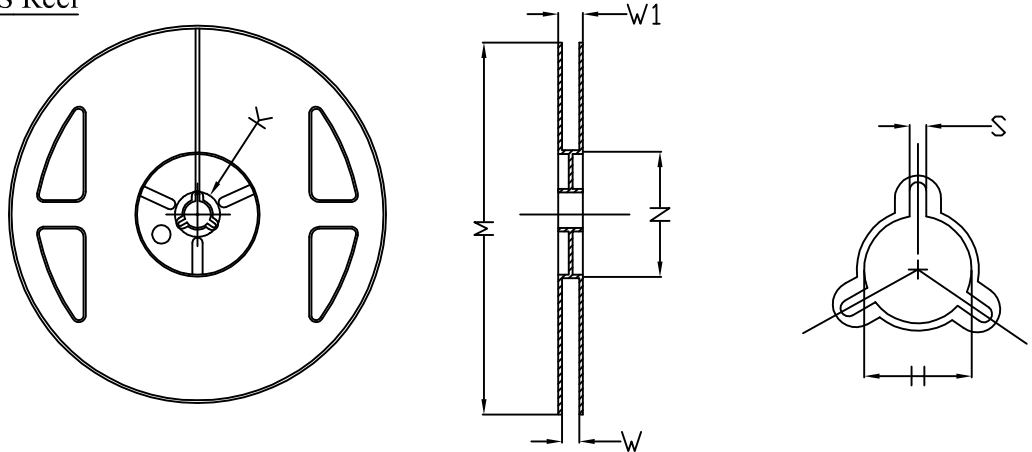

DFN0.62x0.32_2L_EP2_S Tape and Reel Data

DFN0.62x0.32 2L EP2 S Carrier Tape

UNIT: MM

PACKAGE	A0	B0	K0	D0	D1	W	E	F	P0	P1	P2	T
DFN0.62x0.32 (8 mm)	0.39 ±0.03	0.69 ±0.03	0.34 +0.03 -0.01	0.20 ±0.05	1.50 +0.1 -0.0	8.00 ±0.10	1.75 ±0.10	3.50 ±0.05	2.00 ±0.05	4.00 ±0.05	2.00 ±0.05	0.20 ±0.05

DFN0.62x0.32 2L EP2 S Reel

UNIT: MM

TAPE SIZE	REEL SIZE	M	N	W	W1	H	K	S
8 mm	ø180	ø180 +0 -3	ø60 +1 -0	9.0 ±0.3	11.4 ±1.0	ø13.0 ±0.2	ø21.0 ±0.5	2.0 ±0.5

DFN0.62x0.32 2L EP2 S Tape

 Leader / Trailer
 & Orientation

Unit Per Reel: 10000pcs