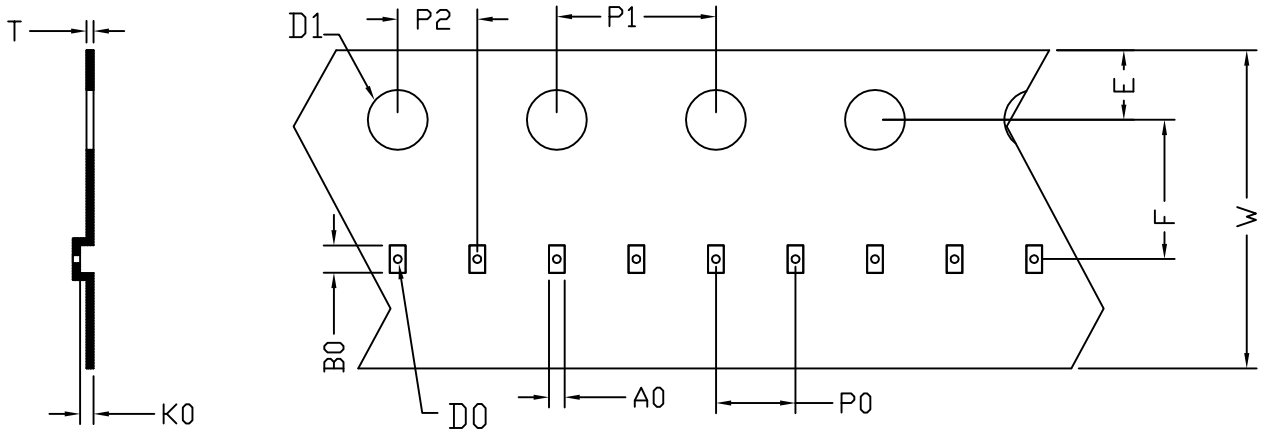

DFN0.62x0.32_2L_EP2_S Tape and Reel Data

DFN0.62x0.32 2L EP2 S Carrier Tape

UNIT: MM

PACKAGE	A0	B0	K0	D0	D1	W	E	F	P0	P1	P2	T
DFN0.62x0.32 (8 mm)	0.39 ±0.03	0.69 ±0.03	0.34 +0.03 -0.01	0.20 ±0.05	1.50 +0.1 -0.0	8.00 ±0.10	1.75 ±0.10	3.50 ±0.05	2.00 ±0.05	4.00 ±0.05	2.00 ±0.05	0.20 ±0.05

DFN0.62x0.32 2L EP2 S Reel

UNIT: MM

TAPE SIZE	REEL SIZE	M	N	W	W1	H	K	S
8 mm	ø180	ø180 +0 -3	ø60 +1 -0	9.0 ±0.3	11.4 ±1.0	ø13.0 ±0.2	ø21.0 ±0.5	2.0 ±0.5

DFN0.62x0.32 2L EP2 S Tape

 Leader / Trailer
 & Orientation

Unit Per Reel: 10000pcs