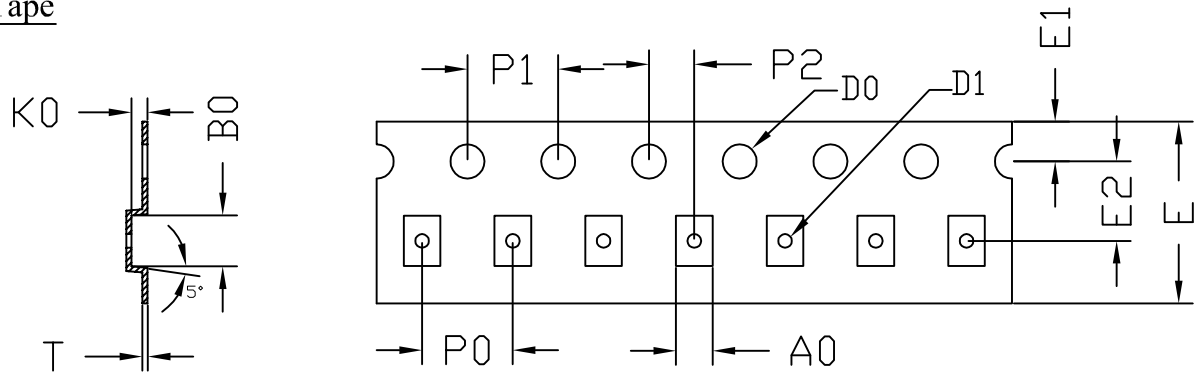

DFN2.0x1.25 2L EP2 S
Carrier Tape

UNIT: MM

PACKAGE	A0	B0	K0	D0	D1	E	E1	E2	P0	P1	P2	T
DFN2.0x1.25	1.61 ±0.05	2.21 ±0.05	0.70 ±0.05	∅1.50 ^{+0.10} _{-0.00}	∅0.60 ±0.05	8.00 ^{+0.3} _{-0.1}	1.75 ±0.1	3.50 ±0.05	4.00 ±0.1	4.0 ±0.10	2.0 ±0.05	0.23 ±0.02

DFN2.0x1.25 2L EP2 S
REEL

UNIT: MM

TAPE SIZE	REEL SIZE	M	N	W	H	S
8	∅180	∅180.0 ±1.0	∅54.4 ±1.0	8.60 ^{+1.00} _{-0.00}	∅13.0 ^{+0.5} _{-0.2}	2.00 ^{+0.5} _{-0.0}

DFN2.0x1.25 2L EP2 S TAPE

Leader / Trailer
& Orientation

Unit Per Reel:
3000pcs