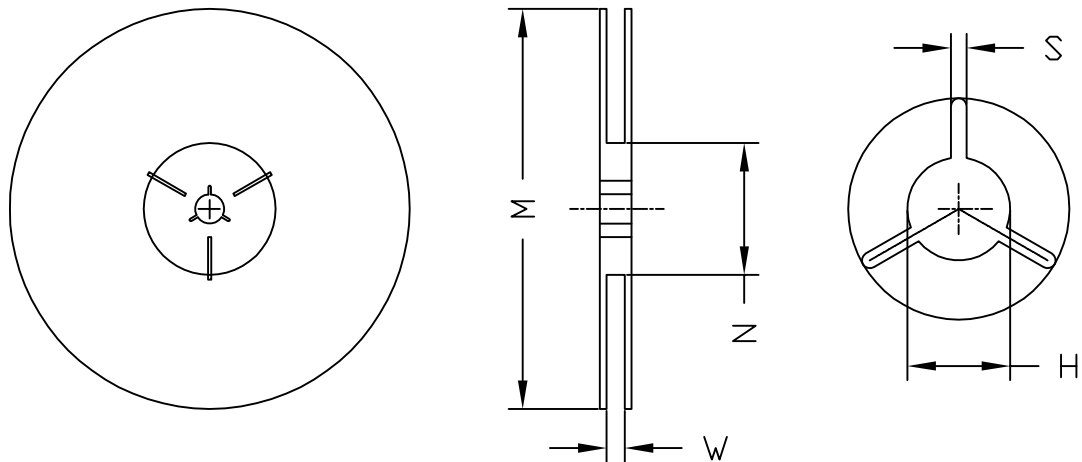

DFN2.0x1.25 2L EP2 S
Carrier Tape

UNIT: MM

PACKAGE	A0	B0	K0	D0	D1	E	E1	E2	P0	P1	P2	T
DFN2.0x1.25	1.61 ±0.05	2.21 ±0.05	0.70 ±0.05	∅1.50 ^{+0.10} _{-0.00}	∅0.60 ±0.05	8.00 ^{+0.3} _{-0.1}	1.75 ±0.1	3.50 ±0.05	4.00 ±0.1	4.0 ±0.10	2.0 ±0.05	0.23 ±0.02

DFN2.0x1.25 2L EP2 S
REEL

UNIT: MM

TAPE SIZE	REEL SIZE	M	N	W	H	S
8	∅180	∅180.0 ±1.0	∅54.4 ±1.0	8.60 ^{+1.00} _{-0.00}	∅13.0 ^{+0.5} _{-0.2}	2.00 ^{+0.5} _{-0.0}

DFN2.0x1.25 2L EP2 S TAPE

Leader / Trailer
& Orientation

Unit Per Reel:
3000pcs