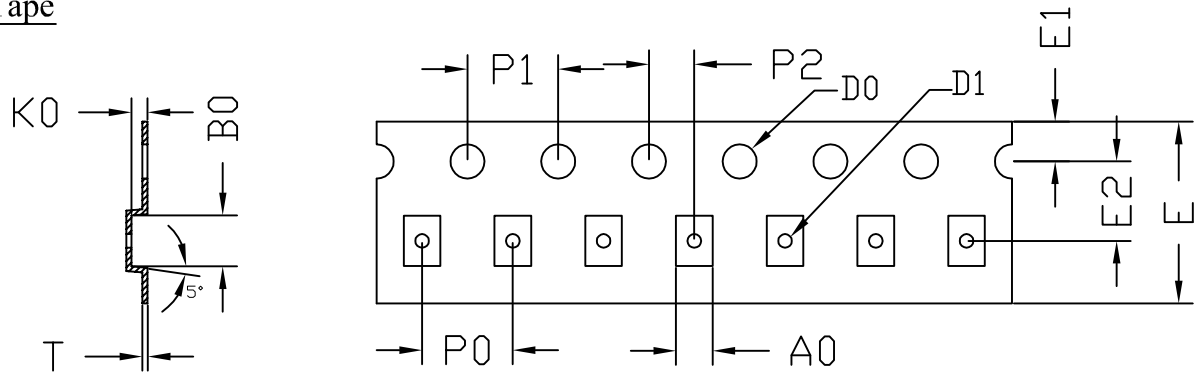

DFN2.0x1.25 2L EP2 S  
Carrier Tape

UNIT: MM

PACKAGE	A0	B0	K0	D0	D1	E	E1	E2	P0	P1	P2	T
DFN2.0x1.25	1.61 ±0.05	2.21 ±0.05	0.70 ±0.05	∅1.50 +0.10 -0.00	∅0.60 ±0.05	8.00 +0.3 -0.1	1.75 ±0.1	3.50 ±0.05	4.00 ±0.1	4.0 ±0.10	2.0 ±0.05	0.23 ±0.02

DFN2.0x1.25 2L EP2 S  
REEL

UNIT: MM

TAPE SIZE	REEL SIZE	M	N	W	H	S
8	∅180	∅180.0 ±1.0	∅54.4 ±1.0	8.60 +1.00 -0.00	∅13.0 +0.5 -0.2	2.00 +0.5 -0.0

DFN2.0x1.25 2L EP2 S TAPE

Leader / Trailer  
& Orientation

Unit Per Reel:  
3000pcs