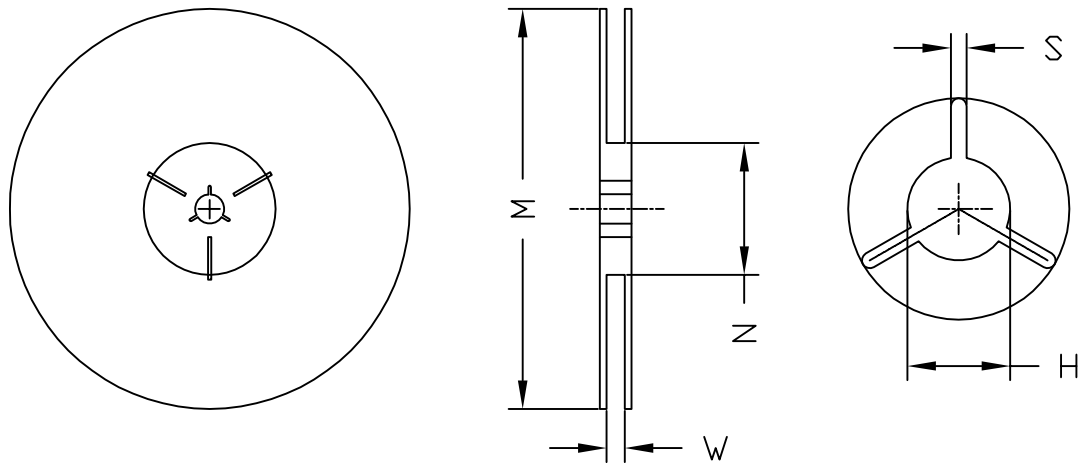

DFN2.0x1.25 2L EP2 S  
Carrier Tape

UNIT: MM

PACKAGE	A0	B0	K0	D0	D1	E	E1	E2	P0	P1	P2	T
DFN2.0x1.25	1.61 ±0.05	2.21 ±0.05	0.70 ±0.05	∅1.50 +0.10 -0.00	∅0.60 ±0.05	8.00 +0.3 -0.1	1.75 ±0.1	3.50 ±0.05	4.00 ±0.1	4.0 ±0.10	2.0 ±0.05	0.23 ±0.02

DFN2.0x1.25 2L EP2 S  
REEL

UNIT: MM

TAPE SIZE	REEL SIZE	M	N	W	H	S
8	∅180	∅180.0 ±1.0	∅54.4 ±1.0	8.60 +1.00 -0.00	∅13.0 +0.5 -0.2	2.00 +0.5 -0.0

DFN2.0x1.25 2L EP2 S TAPE

Leader / Trailer  
& Orientation

Unit Per Reel:  
3000pcs