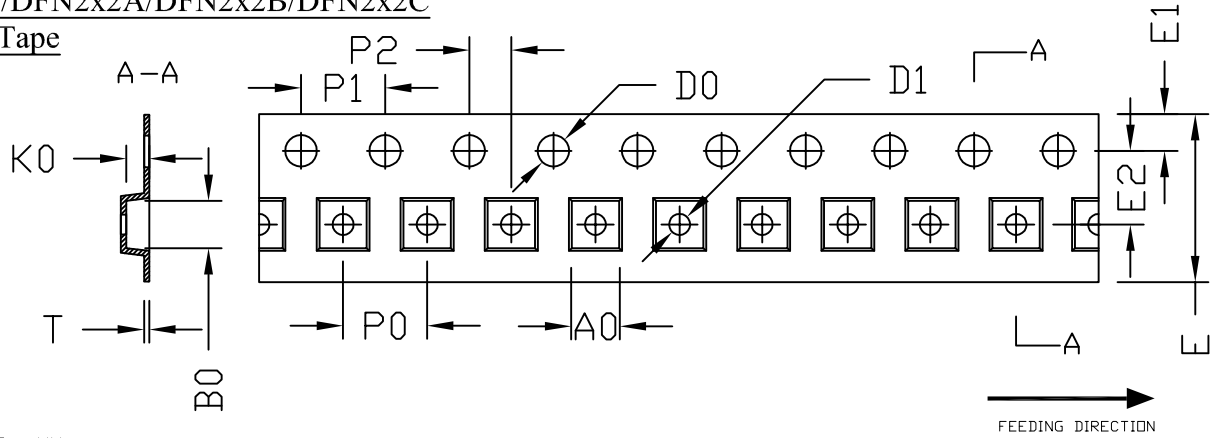

DFN2x2/DFN2x2A/DFN2x2B/DFN2x2C

Carrier Tape

UNIT: MM

OPTION	PACKAGE	A0	B0	K0	D0	D1	E	E1	E2	P0	P1	P2	T
1	DFN 2x2 DFN 2x2A DFN 2x2B DFN 2x2C	2.25 ±0.05	2.25 ±0.05	1.00 ±0.05	1.50 +0.10 -0	1.00 +0.25 -0	8.00 +0.30 -0.10	1.75 ±0.10	3.50 ±0.05	4.00 ±0.10	4.00 ±0.10	2.00 ±0.05	0.254 ±0.02
2	DFN 2x2C	2.30 ±0.20	2.30 ±0.20	1.00 ±0.20	1.50 +0.10 -0	MIN.	8.00 +0.30 -0.10	1.75 ±0.10	3.50 ±0.05	4.00 ±0.20	4.00 ±0.20	2.00 ±0.05	0.30 ±0.05

DFN2x2/DFN2x2A/DFN2x2B/DFN2x2C

REEL

UNIT: MM

TAPE SIZE	REEL SIZE	M	N	W1	H	S	K	R
8	ø180	ø180.0 ±0.50	60.0 ±0.50	8.4 +1.5 -0.0	13.0 ±0.20	1.5 MIN.	13.5 MIN.	3.0 ±0.50

DFN2x2/DFN2x2A/DFN2x2B/DFN2x2C TAPE

Leader / Trailer
& Orientation

Unit Per Reel:
3000pcs

Normal Orientation

Special Orientation
for below parts

AOZ8360DI-07/12
/15/18/20/22/24
AOZ8621UNI-05/07
/12/15/18/20/22