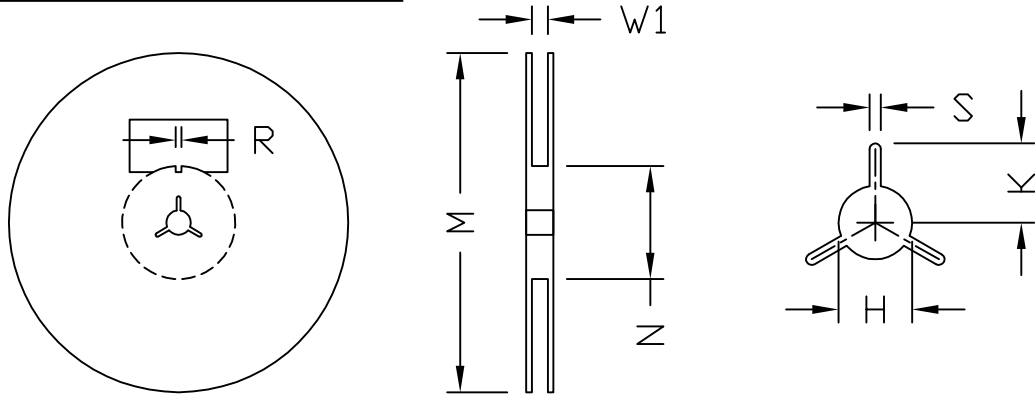

DFN2x2/DFN2x2A/DFN2x2B/DFN2x2C

Carrier Tape

UNIT: MM

OPTION	PACKAGE	A0	B0	K0	D0	D1	E	E1	E2	P0	P1	P2	T
1	DFN 2x2 DFN 2x2A DFN 2x2B DFN 2x2C	2.25 ±0.05	2.25 ±0.05	1.00 ±0.05	1.50 +0.10 -0	1.00 +0.25 -0	8.00 +0.30 -0.10	1.75 ±0.10	3.50 ±0.05	4.00 ±0.10	4.00 ±0.10	2.00 ±0.05	0.254 ±0.02
2	DFN 2x2C	2.30 ±0.20	2.30 ±0.20	1.00 ±0.20	1.50 +0.10 -0	MIN.	8.00 +0.30 -0.10	1.75 ±0.10	3.50 ±0.05	4.00 ±0.20	4.00 ±0.20	2.00 ±0.05	0.30 ±0.05

DFN2x2/DFN2x2A/DFN2x2B/DFN2x2C

REEL

UNIT: MM

TAPE SIZE	REEL SIZE	M	N	W1	H	S	K	R
8	ø180	ø180.0 ±0.50	60.0 ±0.50	8.4 +1.5 -0.0	13.0 ±0.20	1.5 MIN.	13.5 MIN.	3.0 ±0.50

DFN2x2/DFN2x2A/DFN2x2B/DFN2x2C TAPE

Leader / Trailer
& Orientation

Unit Per Reel:
3000pcs

Normal Orientation

Special Orientation
for below parts

AOZ8360DI-07/12
/15/18/20/22/24
AOZ8621UNI-05/07
/12/15/18/20/22