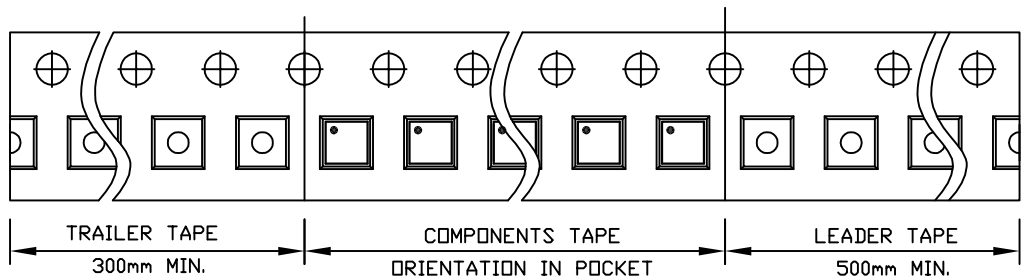

DFN2x2/DFN2x2A/DFN2x2B/DFN2x2C

Carrier Tape

UNIT: MM

OPTION	PACKAGE	A0	B0	K0	D0	D1	E	E1	E2	P0	P1	P2	T
1	DFN 2x2 DFN 2x2A DFN 2x2B DFN 2x2C	2.25 ±0.05	2.25 ±0.05	1.00 ±0.05	1.50 +0.10 -0	1.00 +0.25 -0	8.00 +0.30 -0.10	1.75 ±0.10	3.50 ±0.05	4.00 ±0.10	4.00 ±0.10	2.00 ±0.05	0.254 ±0.02
2	DFN 2x2C	2.30 ±0.20	2.30 ±0.20	1.00 ±0.20	1.50 +0.10 -0	MIN.	8.00 +0.30 -0.10	1.75 ±0.10	3.50 ±0.05	4.00 ±0.20	4.00 ±0.20	2.00 ±0.05	0.30 ±0.05

DFN2x2/DFN2x2A/DFN2x2B/DFN2x2C

REEL

UNIT: MM

TAPE SIZE	REEL SIZE	M	N	W1	H	S	K	R
8	ø180	ø180.0 ±0.50	60.0 ±0.50	8.4 +1.5 -0.0	13.0 ±0.20	1.5 MIN.	13.5 MIN.	3.0 ±0.50

DFN2x2/DFN2x2A/DFN2x2B/DFN2x2C TAPE

Leader / Trailer
& Orientation

Unit Per Reel:
3000pcs

Normal Orientation

Special Orientation
for below parts

AOZ8360DI-07/12
/15/18/20/22/24
AOZ8621UNI-05/07
/12/15/18/20/22