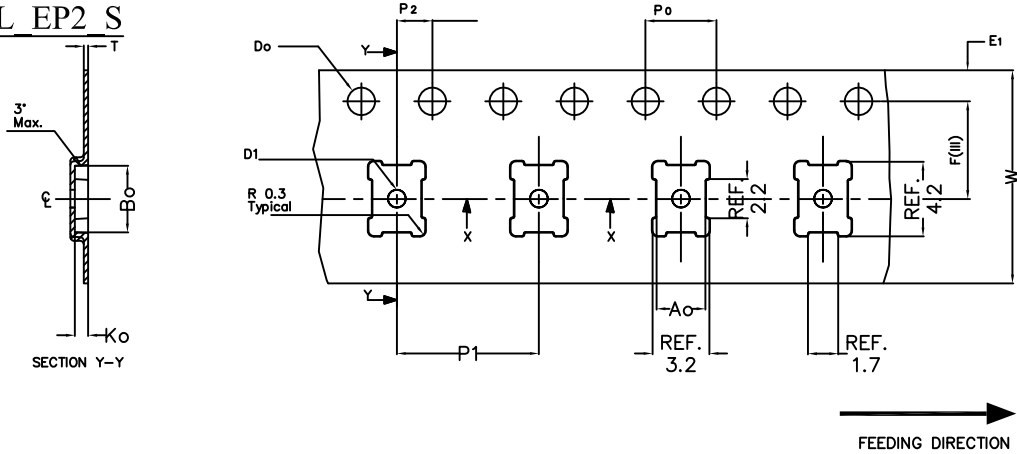

DFN3.5x2.5 12L EP2 S
 Carrier Tape

UNIT: MM

PACKAGE	A0	B0	K0	D0	D1	W	E1	F	P0	P1	P2	T
DFN3.5x2.5_12L_EP2_S	2.75 ±0.05	3.75 ±0.05	0.75 ±0.10	1.50 +0.10 -0.00	1.00 +0.10 -0.00	12.00 ±0.3	1.75 ±0.10	5.50 ±0.05	4.00 ±0.10	8.00 ±0.10	2.00 ±0.05	0.25 ±0.05

DFN3.5x2.5 12L EP2 S
 REEL

UNIT: MM

TAPE SIZE	REEL SIZE	M	N	W	W1	H	S	K
12	φ178	φ178.0 ±1.0	φ54.0 ±0.5	17.00 ±2.0	13.5 ±0.5	φ13.0 +0.5 -0.2	2.20 ±0.30	10.25 ±0.2

DFN3.5x2.5 12L EP2 S TAPE

 Leader / Trailer
 & Orientation

 Unit Per Reel:
 2000pcs
