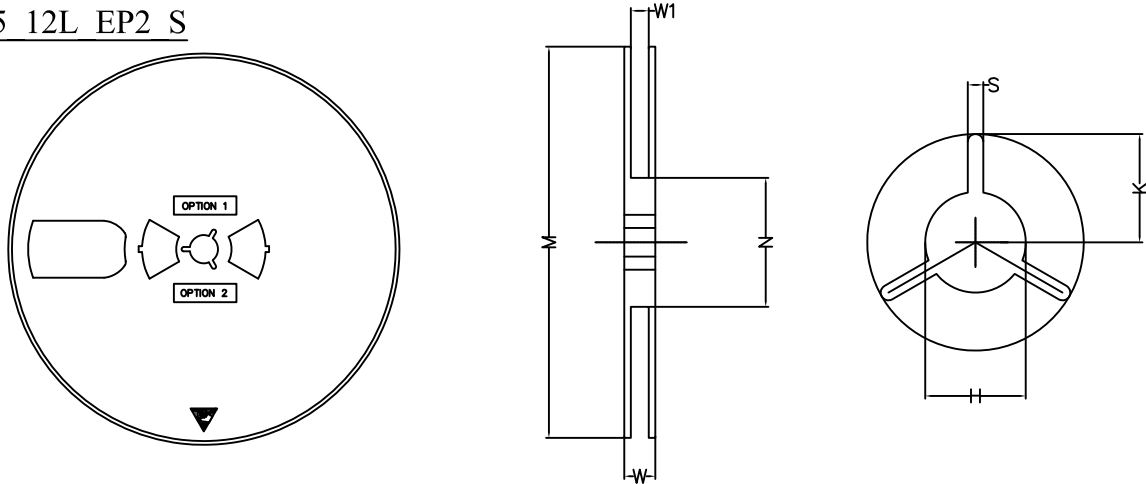

DFN3.5x2.5 12L EP2 S
 Carrier Tape

UNIT: MM

PACKAGE	A0	B0	K0	D0	D1	W	E1	F	P0	P1	P2	T
DFN3.5x2.5_12L_EP2_S	2.75 ±0.05	3.75 ±0.05	0.75 ±0.10	1.50 +0.10 -0.00	1.00 +0.10 -0.00	12.00 ±0.3	1.75 ±0.10	5.50 ±0.05	4.00 ±0.10	8.00 ±0.10	2.00 ±0.05	0.25 ±0.05

DFN3.5x2.5 12L EP2 S
 REEL

UNIT: MM

TAPE SIZE	REEL SIZE	M	N	W	W1	H	S	K
12	φ178	φ178.0 ±1.0	φ54.0 ±0.5	17.00 ±2.0	13.5 ±0.5	φ13.0 +0.5 -0.2	2.20 ±0.30	10.25 ±0.2

DFN3.5x2.5 12L EP2 S TAPE

 Leader / Trailer
 & Orientation

 Unit Per Reel:
 2000pcs
