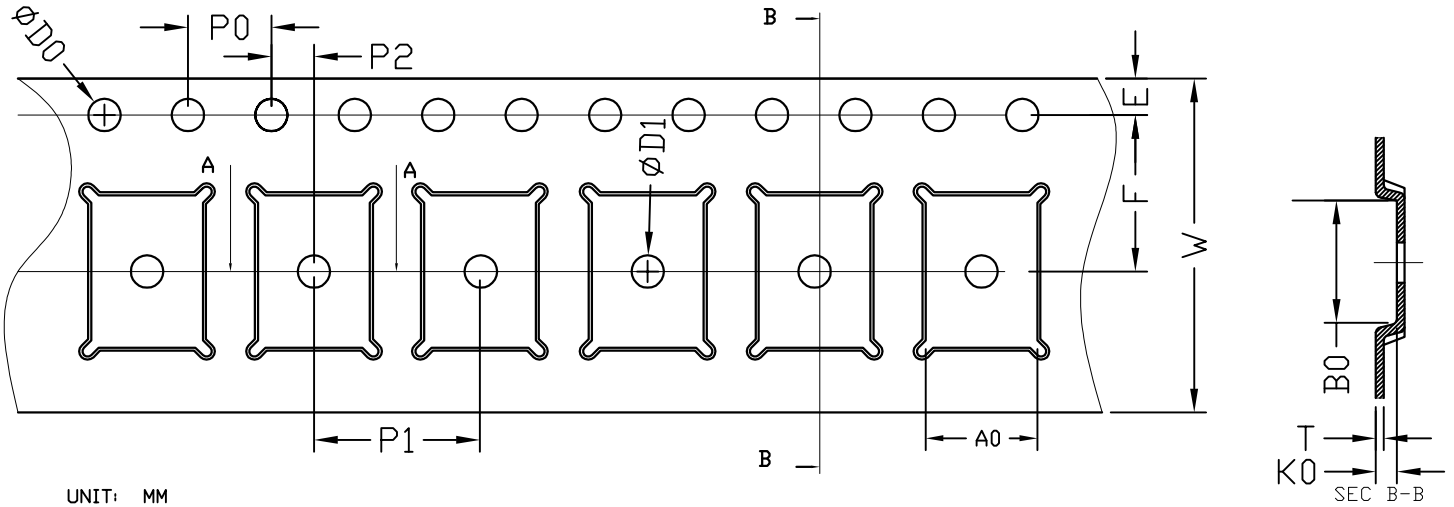

DFN5x7 12L EP1 S Carrier Tape

UNIT: MM

PACKAGE	A0	B0	K0	D0	D1	W	E	F	P0	P1	P2	T
DFN5x7	5.35 ±0.1	7.50 ±0.10	1.30 ±0.10	∅1.55 ±0.10	∅1.50 MIN.	16.00 ±0.3	1.75 ±0.10	7.50 ±0.10	4.00 ±0.10	8.00 ±0.10	2.00 ±0.10	0.30 ±0.05

DFN5x7 12L EP1 S Reel

UNIT: MM

TAPE SIZE	REEL SIZE	M	N	W	H	K	S
16 mm	∅330	∅330.00 +0.25 -4.00	∅100.00 ±0.2	16.4 +2.0 -0.0	∅13.00 +0.50 -0.20	10.5 ±0.25	2.2 ±0.25

DFN5x7 12L EP1 S Tape

Leader / Trailer
& Orientation

Unit Per Reel:
3000pcs