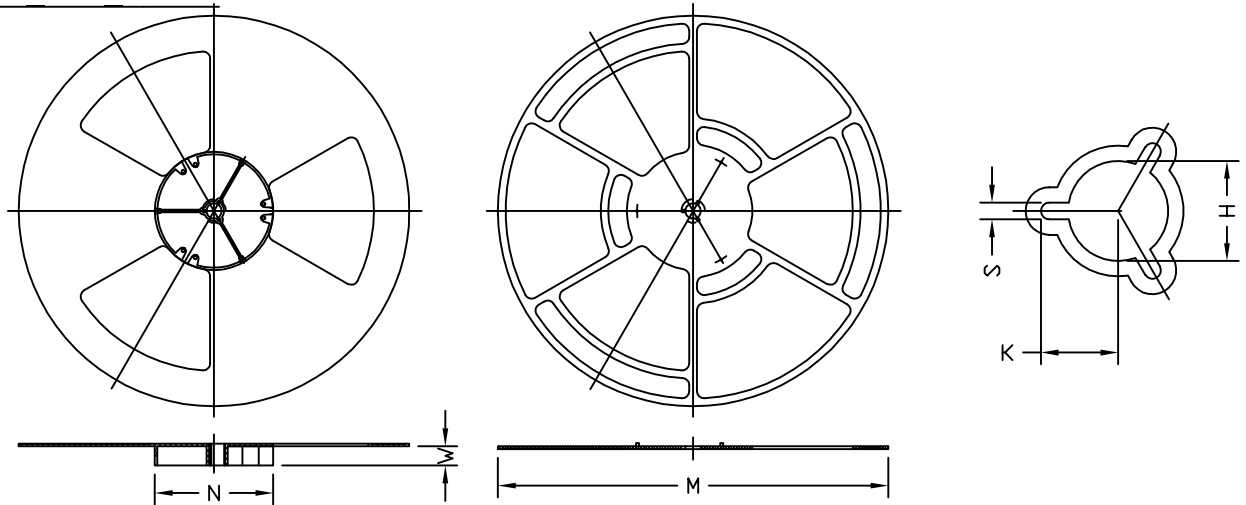

DFN5x7 12L EP1 S Carrier Tape

UNIT: MM

PACKAGE	A0	B0	K0	D0	D1	W	E	F	P0	P1	P2	T
DFN5x7	5.35 ±0.1	7.50 ±0.10	1.30 ±0.10	∅1.55 ±0.10	∅1.50 MIN.	16.00 ±0.3	1.75 ±0.10	7.50 ±0.10	4.00 ±0.10	8.00 ±0.10	2.00 ±0.10	0.30 ±0.05

DFN5x7 12L EP1 S Reel

UNIT: MM

TAPE SIZE	REEL SIZE	M	N	W	H	K	S
16 mm	∅330	∅330.00 +0.25 -4.00	∅100.00 ±0.2	16.4 +2.0 -0.0	∅13.00 +0.50 -0.20	10.5 ±0.25	2.2 ±0.25

DFN5x7 12L EP1 S Tape

Leader / Trailer
& Orientation

Unit Per Reel:
3000pcs