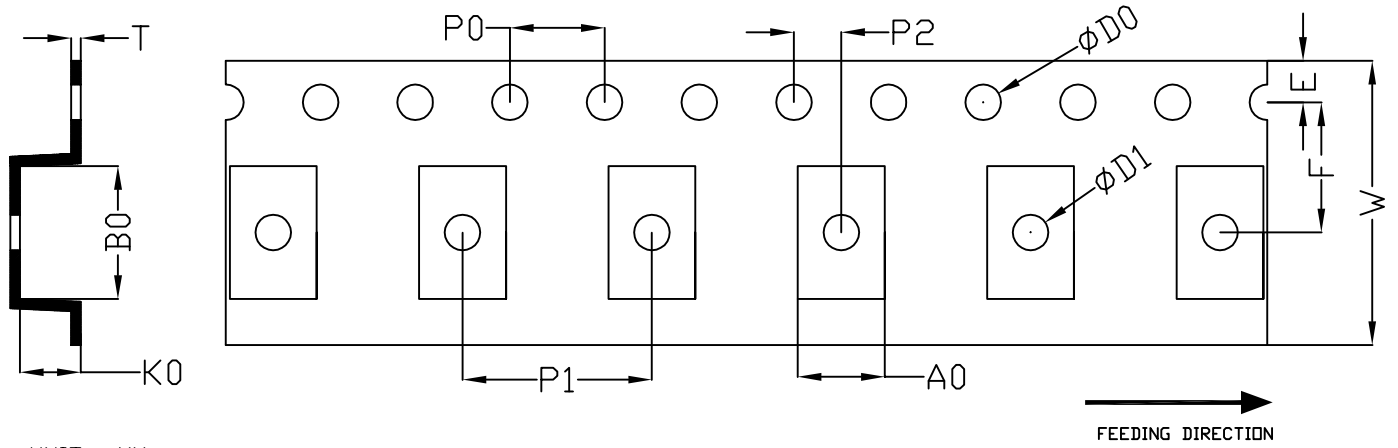

DO-214AC Carrier Tape

UNIT: MM

PACKAGE	A0	B0	K0	D0	D1	W	E	F	P0	P1	P2	T
DO-214AC	2.90 ±0.2	5.50 ±0.2	2.26 ±0.2	∅1.50 +0.1 -0.0	∅1.50 +0.25 -0.00	12.00 ±0.3	1.75 ±0.1	5.50 ±0.1	4.00 ±0.1	8.00 ±0.1	2.00 ±0.1	0.40 Max.

DO-214AC Reel

UNIT: MM

TAPE SIZE	REEL SIZE	M	N	W	T	H	S
12 mm	∅330	∅330.00	∅100.00 Max.	12.5 Max.	18.4 Max.	∅13.00 ±0.5	1.50 Min.

DO-214AC Tape

Leader / Trailer  
& Orientation

Unit Per Reel:  
5000pcs