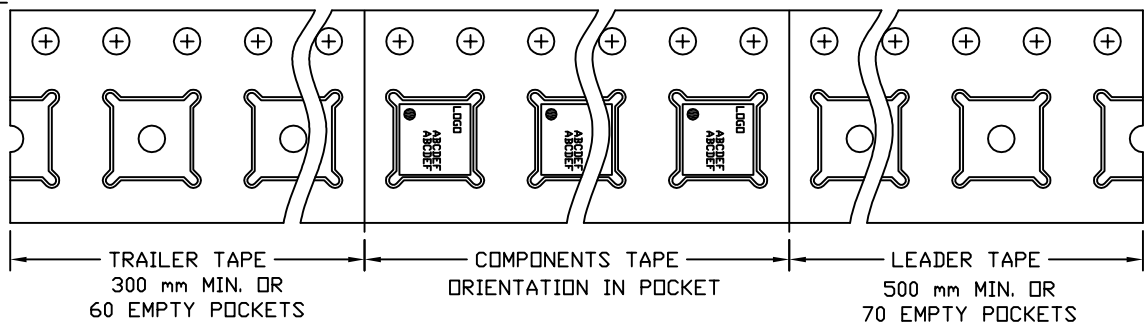

QFN4x4 Reel

UNIT: MM

TAPE SIZE	REEL SIZE	M	N	W	W1	H	K	S	G	R	V
12 mm	ø330	ø330.0 ±2.0	ø79.0 ±1.0	12.4 $+2.0$ -0.0	17.0 $+2.6$ -1.2	ø13.0 ±0.5	10.5 ±0.2	2.0 ±0.5	---	---	---

QFN4x4 Tape

Leader / Trailer & Orientation

Normal

Unit Per Reel:
3000pcs

Leader / Trailer
& Orientation

Special

Unit Per Reel:
3000pcs