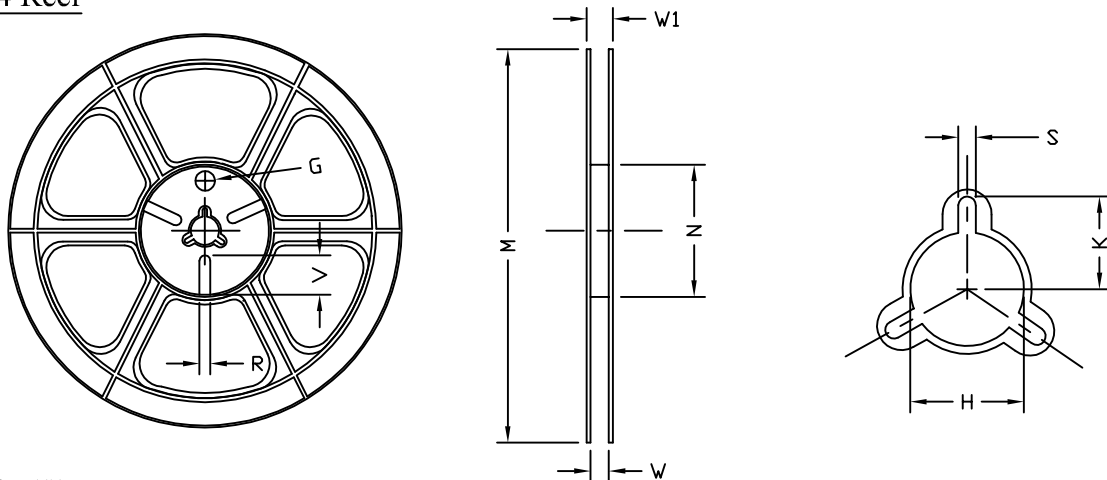

QFN4x4 Carrier Tape

UNIT: MM

PACKAGE	A0	B0	K0	D0	D1	E	E1	E2	P0	P1	P2	T
QFN4x4 (12 mm)	4.35 ±0.10	4.35 ±0.10	1.10 ±0.10	1.50 MIN.	1.50 $+0.1$ -0.0	12.0 ±0.3	1.75 ±0.10	5.50 ±0.05	8.00 ±0.10	4.00 ±0.10	2.00 ±0.05	0.30 ±0.05

QFN4x4 Reel

UNIT: MM

TAPE SIZE	REEL SIZE	M	N	W	W1	H	K	S	G	R	V
12 mm	ø330	ø330.0 ±2.0	ø79.0 ±1.0	12.4 $+2.0$ -0.0	17.0 $+2.6$ -1.2	ø13.0 ±0.5	10.5 ±0.2	2.0 ±0.5	---	---	---

QFN4x4 Tape

Leader / Trailer & Orientation

Normal

Unit Per Reel:
3000pcs

Leader / Trailer
& Orientation

Special

Unit Per Reel:
3000pcs