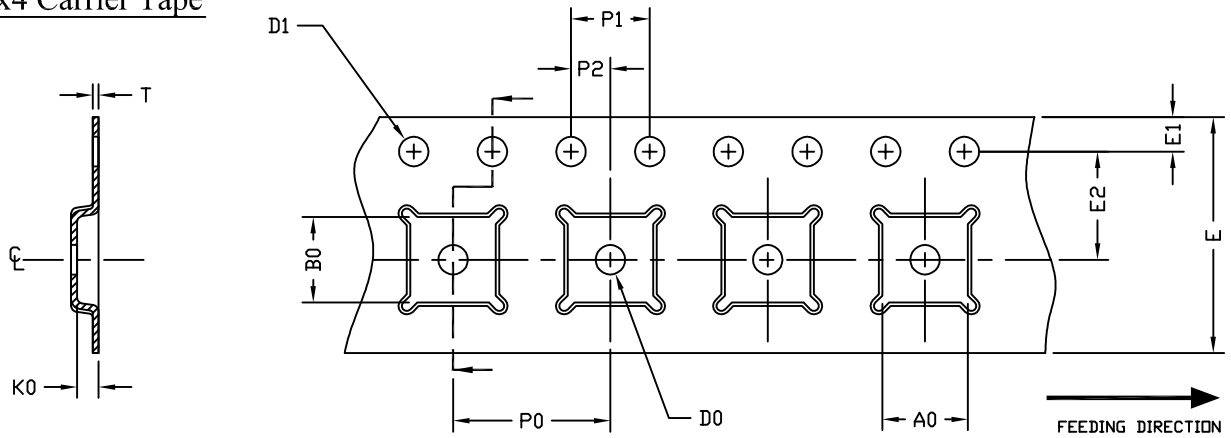

QFN4x4 Carrier Tape

UNIT: MM

PACKAGE	A0	B0	K0	D0	D1	E	E1	E2	P0	P1	P2	T
QFN4x4 (12 mm)	4.35 ±0.10	4.35 ±0.10	1.10 ±0.10	1.50 MIN.	1.50 $+0.1$ -0.0	12.0 ±0.3	1.75 ±0.10	5.50 ±0.05	8.00 ±0.10	4.00 ±0.10	2.00 ±0.05	0.30 ±0.05

QFN4x4 Reel

UNIT: MM

TAPE SIZE	REEL SIZE	M	N	W	W1	H	K	S	G	R	V
12 mm	ø330	ø330.0 ±2.0	ø79.0 ±1.0	12.4 $+2.0$ -0.0	17.0 $+2.6$ -1.2	ø13.0 ±0.5	10.5 ±0.2	2.0 ±0.5	---	---	---

QFN4x4 Tape

Leader / Trailer & Orientation

Normal

Unit Per Reel:
3000pcs

Leader / Trailer
& Orientation

Special

Unit Per Reel:
3000pcs