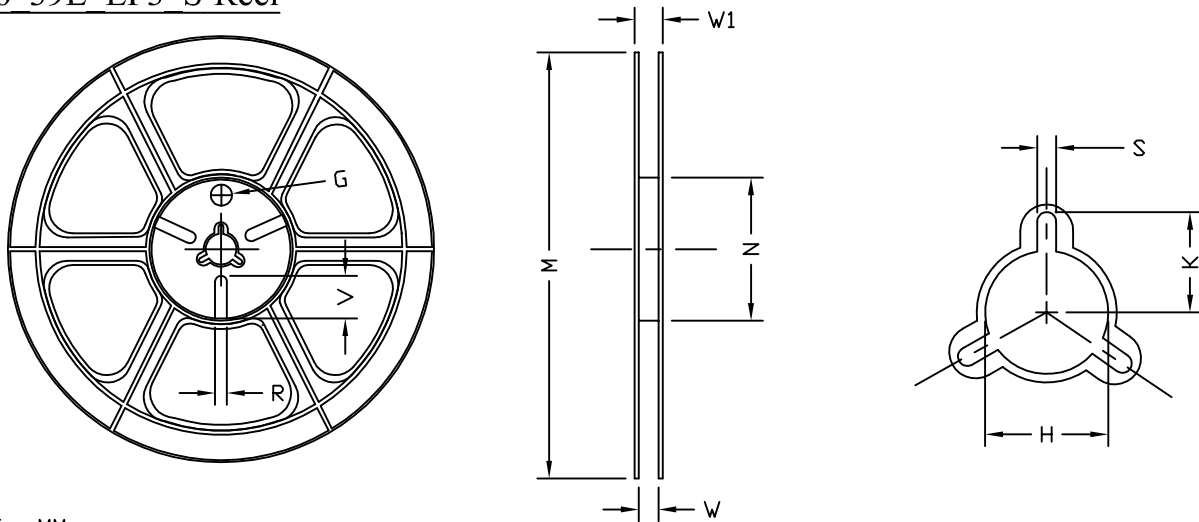

UNIT: MM

PACKAGE	A0	B0	K0	D0	D1	E	E1	E2	P0	P1	P2	T
QFN5X6	6.30 ±0.1	5.30 ±0.1	0.9 ±0.1	1.55 ±0.05	∅1.50 MIN	12.00 ±0.3	1.75 ±0.1	5.50 ±0.05	4.00 ±0.1	8.00 ±0.1	2.00 ±0.05	0.3 ±0.05

QFN5x6 39L EP3 S Reel

UNIT: MM

TAPE SIZE	REEL SIZE	M	N	W	W1	H	K	S	G	R	V
12 mm	∅330	∅330.00 ±0.50	∅97.00 ±0.10	13.00 ±0.30	17.40 ±1.00	∅13.00 +0.50 -0.20	10.60	2.00 ±0.50	---	---	---

QFN5x6 39L EP3 S Tape

Leader / Trailer
& Orientation