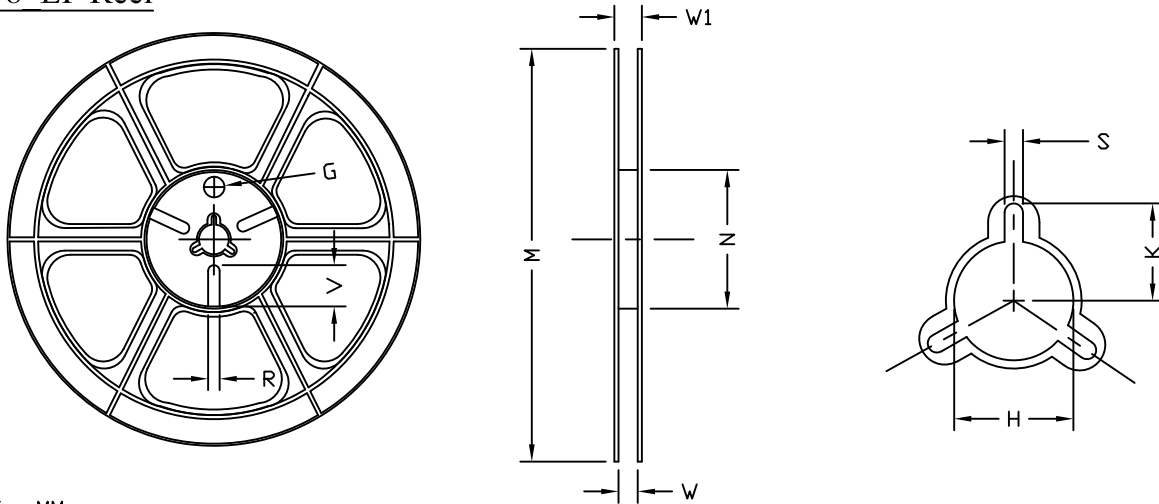

SO8/SO8 EP Carrier Tape

UNIT: MM

PACKAGE	A0	B0	K0	D0	D1	E	E1	E2	P0	P1	P2	T
SO-8 (12 mm)	6.40 ±0.10	5.20 ±0.10	2.10 ±0.10	1.60 ±0.10	1.50 +0.10	12.00 ±0.30	1.75 ±0.10	5.50 ±0.05	8.00 ±0.10	4.00 ±0.10	2.00 ±0.05	0.25 ±0.05

SO8/SO8 EP Reel

UNIT: MM

TAPE SIZE	REEL SIZE	M	N	W	W1	H	K	S	G	R	V
12 mm	ø330	ø330.00 ±0.50	ø97.00 ±0.10	13.00 ±0.30	17.40 ±1.00	ø13.00 +0.50 -0.20	10.60	2.00 ±0.50	---	---	---

SO8/SO8 EP Tape

Leader / Trailer
& Orientation