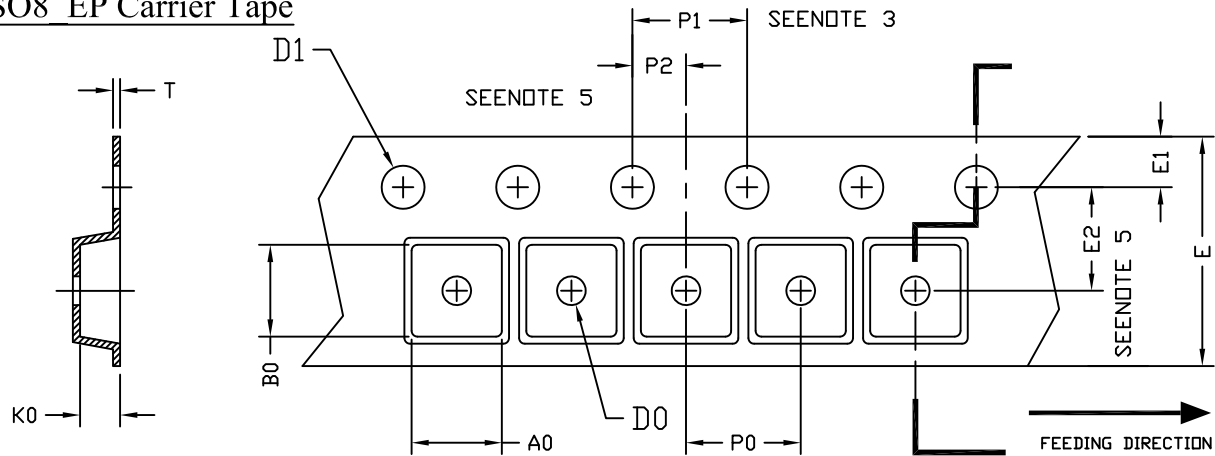

SO8/SO8 EP Carrier Tape

UNIT: MM

PACKAGE	A0	B0	K0	D0	D1	E	E1	E2	P0	P1	P2	T
SO-8 (12 mm)	6.40 ±0.10	5.20 ±0.10	2.10 ±0.10	1.60 ±0.10	1.50 +0.10	12.00 ±0.30	1.75 ±0.10	5.50 ±0.05	8.00 ±0.10	4.00 ±0.10	2.00 ±0.05	0.25 ±0.05

SO8/SO8 EP Reel

UNIT: MM

TAPE SIZE	REEL SIZE	M	N	W	W1	H	K	S	G	R	V
12 mm	ø330	ø330.00 ±0.50	ø97.00 ±0.10	13.00 ±0.30	17.40 ±1.00	ø13.00 +0.50 -0.20	10.60	2.00 ±0.50	---	---	---

SO8/SO8 EP Tape

Leader / Trailer
& Orientation

Unit Per Reel:
3000pcs