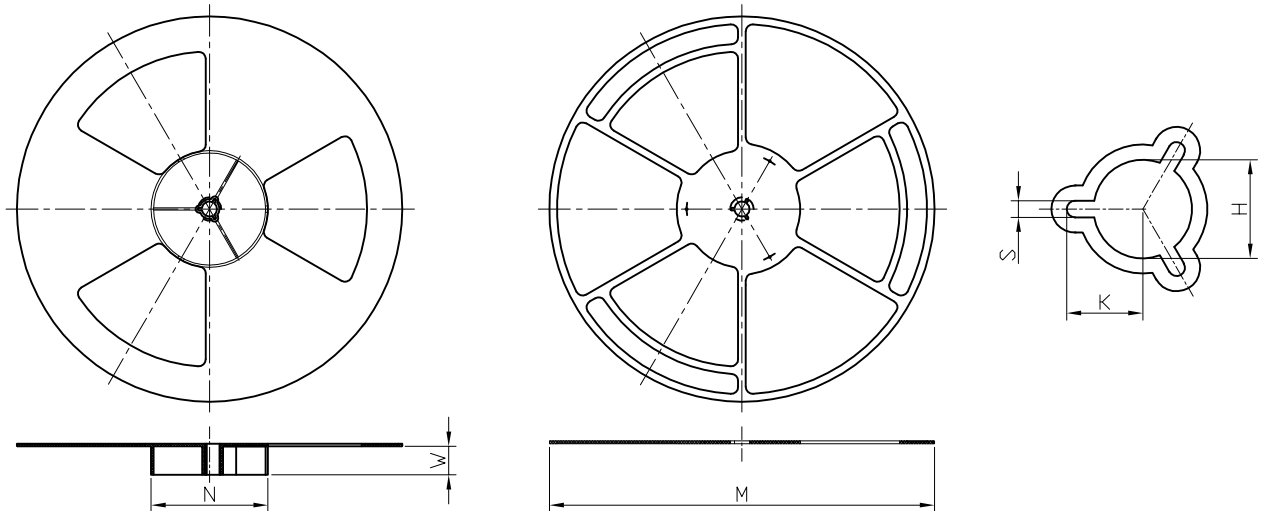

TOLL Carrier Tape

UNIT: MM

PACKAGE	A0	B0	K0	D0	D1	W	E1	F	P0	P1	P2	T
TOLL (24 MM)	10.30 ±0.10	12.10 ±0.10	2.60 ±0.10	1.50 +0.10	1.50 MIN.	24.00 ±0.30	1.75 ±0.10	11.50 ±0.10	4.00 ±0.10	12.00 ±0.10	2.00 ±0.10	0.35 ±0.04

TOLL Reel

UNIT: MM

TAPE SIZE	REEL SIZE	M	N	W	H	K	S
24 mm	ø330	ø330.00 +0.25 -4.00	ø100.00 ±0.2	24.4 +2.0 -0.0	ø13.00 +0.50 -0.20	10.5 ±0.25	2.2 ±0.25

TOLL Tape

Leader / Trailer
& Orientation

Unit Per Reel:
2000pcs