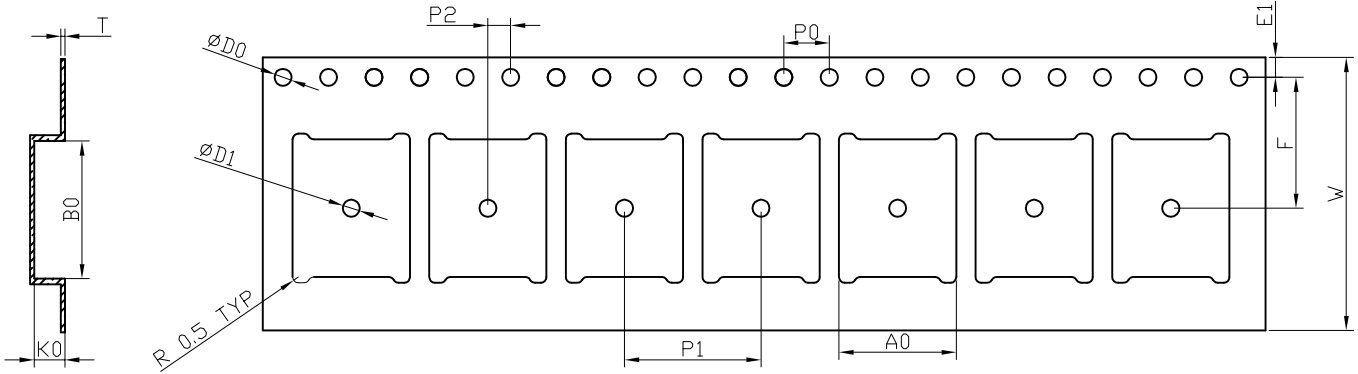

TOLL Carrier Tape

UNIT: MM

PACKAGE	A0	B0	K0	D0	D1	W	E1	F	P0	P1	P2	T
TOLL (24 MM)	10.30 ±0.10	12.10 ±0.10	2.60 ±0.10	1.50 +0.10	1.50 MIN.	24.00 ±0.30	1.75 ±0.10	11.50 ±0.10	4.00 ±0.10	12.00 ±0.10	2.00 ±0.10	0.35 ±0.04

TOLL Reel

UNIT: MM

TAPE SIZE	REEL SIZE	M	N	W	H	K	S
24 mm	ø330	ø330.00 +0.25 -4.00	ø100.00 ±0.2	24.4 +2.0 -0.0	ø13.00 +0.50 -0.20	10.5 ±0.25	2.2 ±0.25

TOLL Tape

Leader / Trailer
& Orientation

Unit Per Reel:
2000pcs