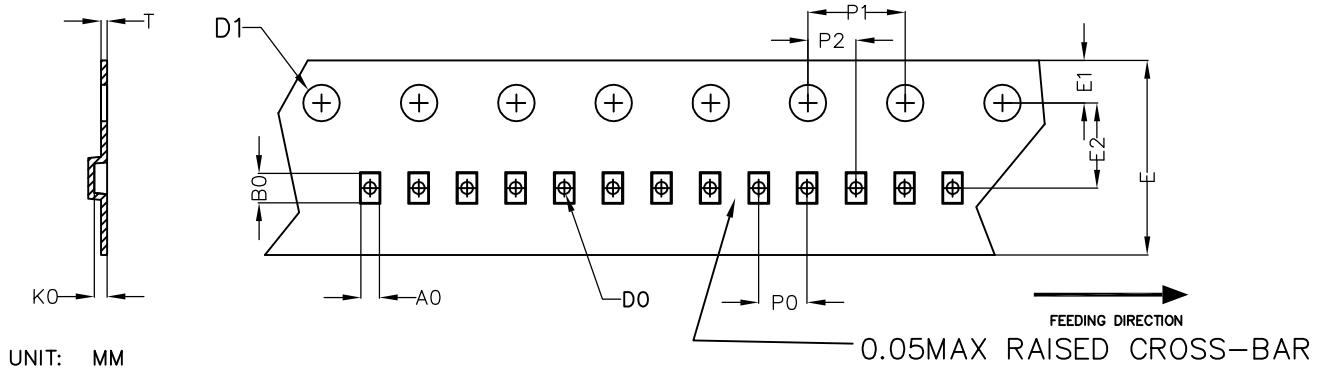

DFN0.6x0.3A 2L EP2 S /
WLCSP0.6x0.3 2 Carrier Tape

UNIT: MM

PACKAGE	A0	B0	K0	D0	D1	E	E1	E2	P0	P1	P2	T
DFN(WLCSP)0.6x0.3	0.36 ±0.03	0.68 ±0.03	0.33 ±0.03	0.20 ±0.05	1.50 +0.10	8.00 ±0.10	1.75 ±0.10	3.50 ±0.05	2.00 ±0.10	4.00 ±0.10	2.00 ±0.05	0.20 ±0.02

DFN0.6x0.3A 2L EP2 S /
WLCSP0.6x0.3 2 REEL

UNIT: MM

TAPE SIZE	REEL SIZE	M	N	W	W1	H	K	S	G	R	V
8 mm	∅178	∅178.00 ±1.00	∅54.00 ±0.50	9.00 ±0.30	11.40 ±1.00	∅13.00 +0.50 -0.20	10.60	2.00 ±0.50	∅9.00	5.00	18.00

DFN0.6x0.3A 2L EP2 S /
WLCSP0.6x0.3 2 TAPE

Leader / Trailer
& Orientation

Unit Per Reel:
15000pcs

DETAIL:
UNIT DIRECTION IN POCKET