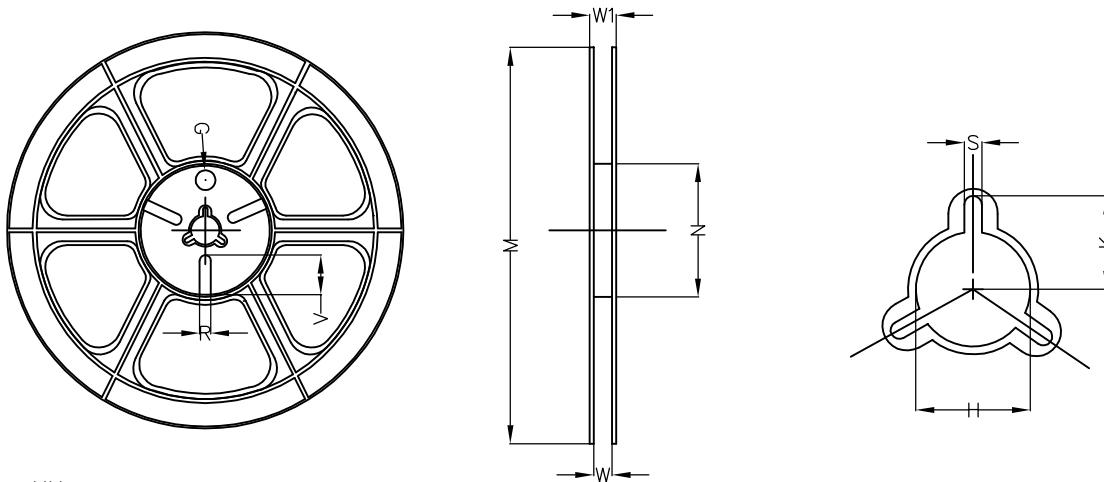

DFN0.6x0.3A 2L EP2 S /
WLCSP0.6x0.3 2 Carrier Tape

UNIT: MM

PACKAGE	A0	B0	K0	D0	D1	E	E1	E2	P0	P1	P2	T
DFN(WLCSP)0.6x0.3	0.36 ±0.03	0.68 ±0.03	0.33 ±0.03	0.20 ±0.05	1.50 +0.10	8.00 ±0.10	1.75 ±0.10	3.50 ±0.05	2.00 ±0.10	4.00 ±0.10	2.00 ±0.05	0.20 ±0.02

DFN0.6x0.3A 2L EP2 S /
WLCSP0.6x0.3 2 REEL

UNIT: MM

TAPE SIZE	REEL SIZE	M	N	W	W1	H	K	S	G	R	V
8 mm	∅178	∅178.00 ±1.00	∅54.00 ±0.50	9.00 ±0.30	11.40 ±1.00	∅13.00 +0.50 -0.20	10.60	2.00 ±0.50	∅9.00	5.00	18.00

DFN0.6x0.3A 2L EP2 S /
WLCSP0.6x0.3 2 TAPE

Leader / Trailer
& Orientation

Unit Per Reel:
15000pcs

DETAIL:
UNIT DIRECTION IN POCKET