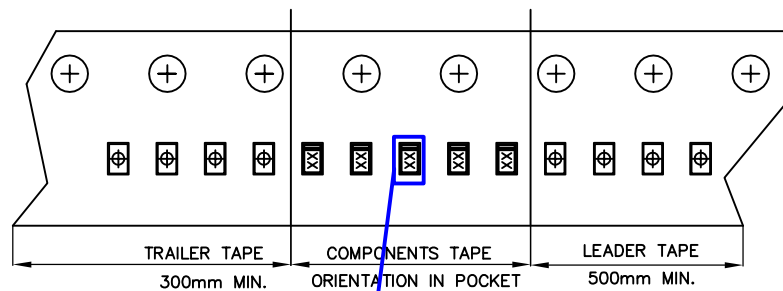

DFN0.6x0.3A 2L EP2 S /
WLCSP0.6x0.3 2 REEL

UNIT: MM

TAPE SIZE	REEL SIZE	M	N	W	W1	H	K	S	G	R	V
8 mm	∅178	∅178.00 ±1.00	∅54.00 ±0.50	9.00 ±0.30	11.40 ±1.00	∅13.00 +0.50 -0.20	10.60	2.00 ±0.50	∅9.00	5.00	18.00

DFN0.6x0.3A 2L EP2 S /
WLCSP0.6x0.3 2 TAPE

Leader / Trailer
& Orientation

Unit Per Reel:
15000pcs

DETAIL:
UNIT DIRECTION IN POCKET