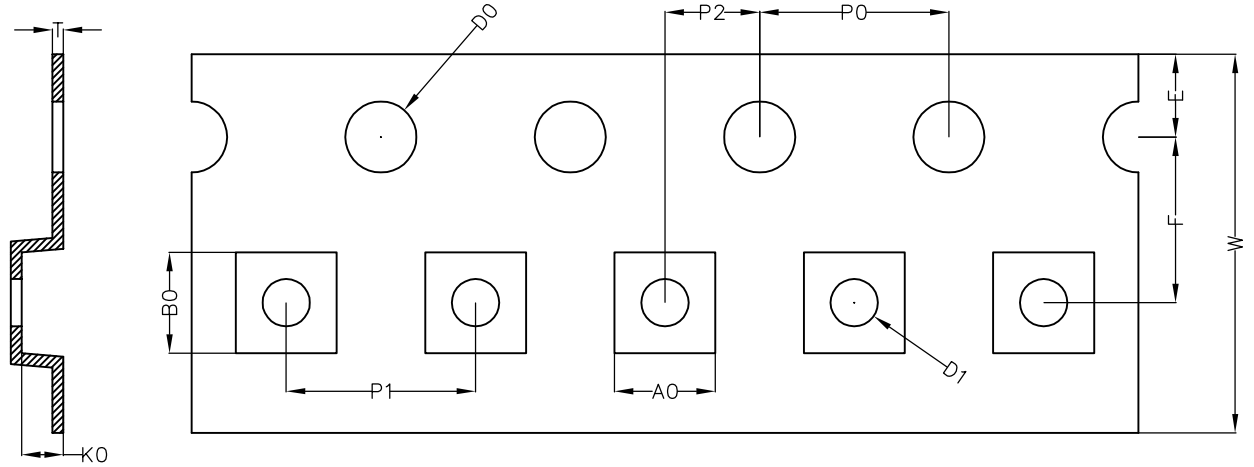

WLCSP2.05x2.01 16 Carrier Tape

UNIT: MM

PACKAGE	A0	B0	K0	D0	D1	W	E	F	P0	P1	P2	T
WLCSP2.05x2.01_16	2.13 ±0.05	2.13 ±0.05	0.88 ±0.05	1.50 +0.10 -0.00	1.00 ±0.05	8.00 +0.30 -0.10	1.75 ±0.10	3.50 ±0.05	4.00 ±0.10	4.00 ±0.10	2.00 ±0.05	0.23 ±0.02

WLCSP2.05x2.01 16 REEL

UNIT: MM

TAPE SIZE	REEL SIZE	M	N	W1	W2	H	S
8	Ø180	Ø180.0 ±2.0	Ø60.0 ±1.0	9.0 +0.0 -1.0	9.0 +1.5 -0.0	Ø13.0 ±0.20	2.00 ±0.50

WLCSP2.05x2.01 16 TAPE

Leader / Trailer  
& Orientation

Unit Per Reel:  
3000pcs