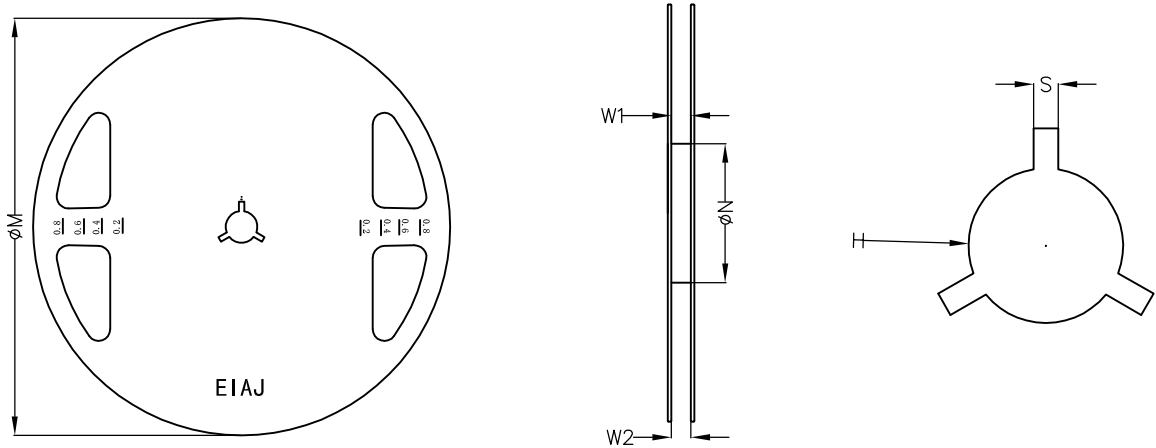

WLCSP2.05x2.01 16 Carrier Tape

UNIT: MM

PACKAGE	A0	B0	K0	D0	D1	W	E	F	P0	P1	P2	T
WLCSP2.05x2.01_16	2.13 ±0.05	2.13 ±0.05	0.88 ±0.05	1.50 +0.10 -0.00	1.00 ±0.05	8.00 +0.30 -0.10	1.75 ±0.10	3.50 ±0.05	4.00 ±0.10	4.00 ±0.10	2.00 ±0.05	0.23 ±0.02

WLCSP2.05x2.01 16 REEL

UNIT: MM

TAPE SIZE	REEL SIZE	M	N	W1	W2	H	S
8	Ø180	Ø180.0 ±2.0	Ø60.0 ±1.0	9.0 +0.0 -1.0	9.0 +1.5 -0.0	Ø13.0 ±0.20	2.00 ±0.50

WLCSP2.05x2.01 16 TAPE

Leader / Trailer  
& Orientation

Unit Per Reel:  
3000pcs