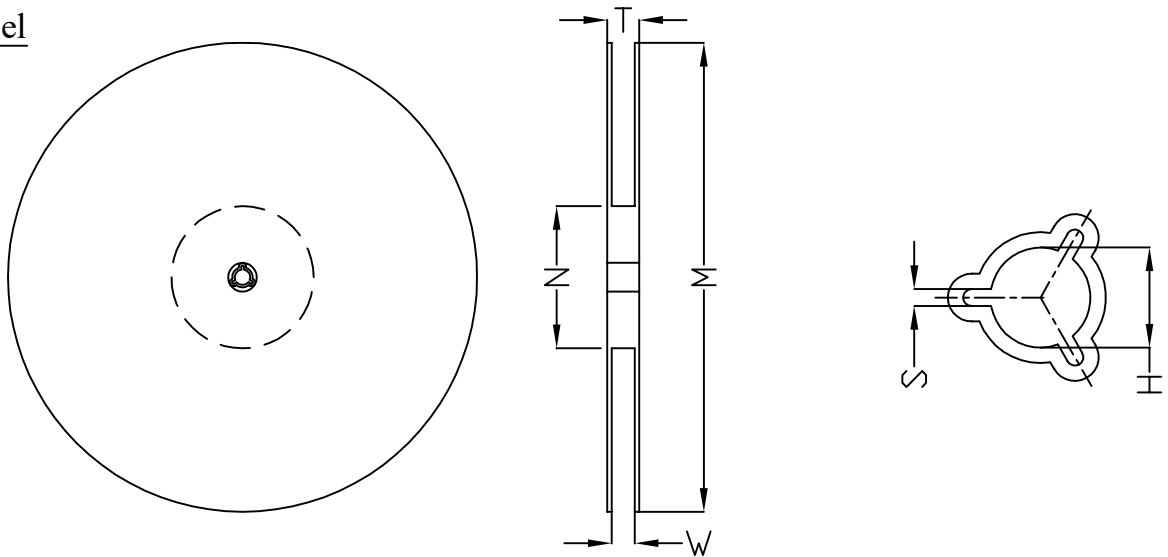

DO-214AA Carrier Tape

UNIT: MM

PACKAGE	A0	B0	K0	D0	D1	W	E	F	P0	P1	P2	T
DO-214AA	3.77 ±0.2	5.60 ±0.2	2.57 ±0.2	∅1.50 +0.1 -0.0	∅1.50 +0.25 -0.00	12.00 ±0.3	1.75 ±0.1	5.50 ±0.1	4.00 ±0.1	8.00 ±0.1	2.00 ±0.1	0.40 Max.

DO-214AA Reel

UNIT: MM

TAPE SIZE	REEL SIZE	M	N	W	T	H	S
12 mm	∅330	∅330.00	∅100.00 Max.	12.5 Max.	18.4 Max.	∅13.00 ±0.5	1.50 Min.

DO-214AA Tape

Leader / Trailer
& Orientation

Unit Per Reel:
3000pcs