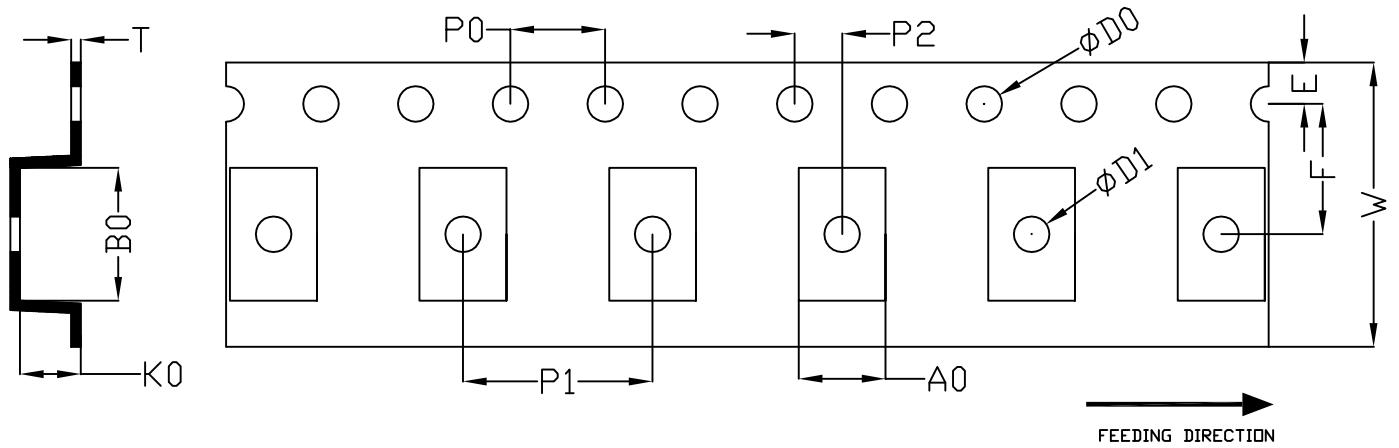

DO-214AA Carrier Tape

UNIT: MM

PACKAGE	A0	B0	K0	D0	D1	W	E	F	P0	P1	P2	T
DO-214AA	3.77 ±0.2	5.60 ±0.2	2.57 ±0.2	∅1.50 +0.1 -0.0	∅1.50 +0.25 -0.00	12.00 ±0.3	1.75 ±0.1	5.50 ±0.1	4.00 ±0.1	8.00 ±0.1	2.00 ±0.1	0.40 Max.

DO-214AA Reel

UNIT: MM

TAPE SIZE	REEL SIZE	M	N	W	T	H	S
12 mm	∅330	∅330.00	∅100.00 Max.	12.5 Max.	18.4 Max.	∅13.00 ±0.5	1.50 Min.

DO-214AA Tape

Leader / Trailer
& Orientation

Unit Per Reel:
3000pcs