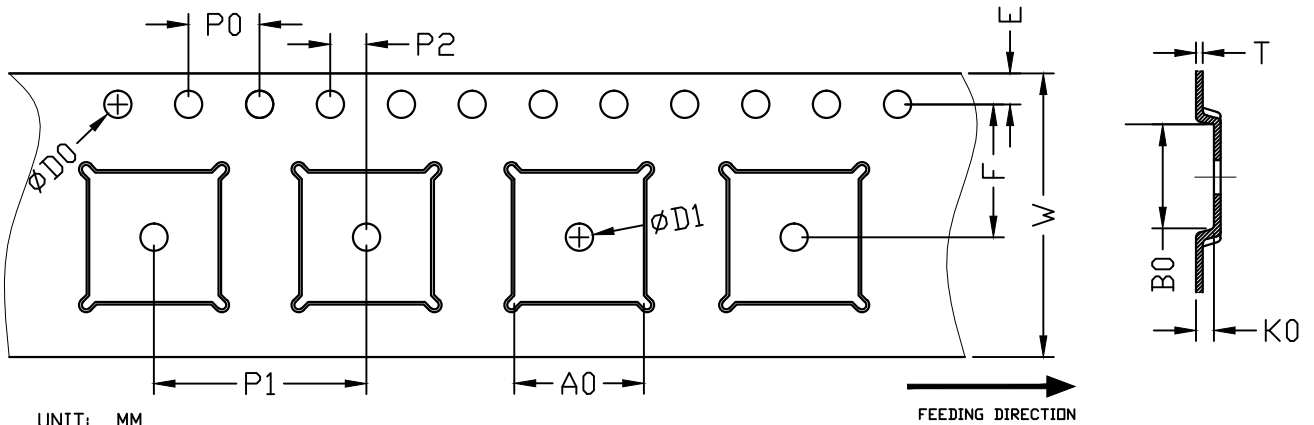

QFN7x7 Carrier Tape

UNIT: MM

FEEDING DIRECTION

PACKAGE	A0	B0	K0	D0	D1	W	E	F	P0	P1	P2	T
QFN7x7	7.30 ±0.1	7.30 ±0.1	1.20 ±0.1	∅1.55 ±0.10	∅1.50 MIN.	16.00 +0.3 -0.1	1.75 ±0.1	7.50 ±0.1	4.00 ±0.1	12.00 ±0.1	2.00 ±0.10	0.30 ±0.05

QFN7x7 Reel

UNIT: MM

TAPE SIZE	REEL SIZE	M	N	W	H	K	S
16 mm	∅330	∅330.00 +0.25 -4.00	∅100.00 ±0.2	16.4 +2.0 -0.0	∅13.00 +0.50 -0.20	10.5 ±0.25	2.2 ±0.25

QFN7x7 Tape

Leader / Trailer
& Orientation

Unit Per Reel:
3000pcs