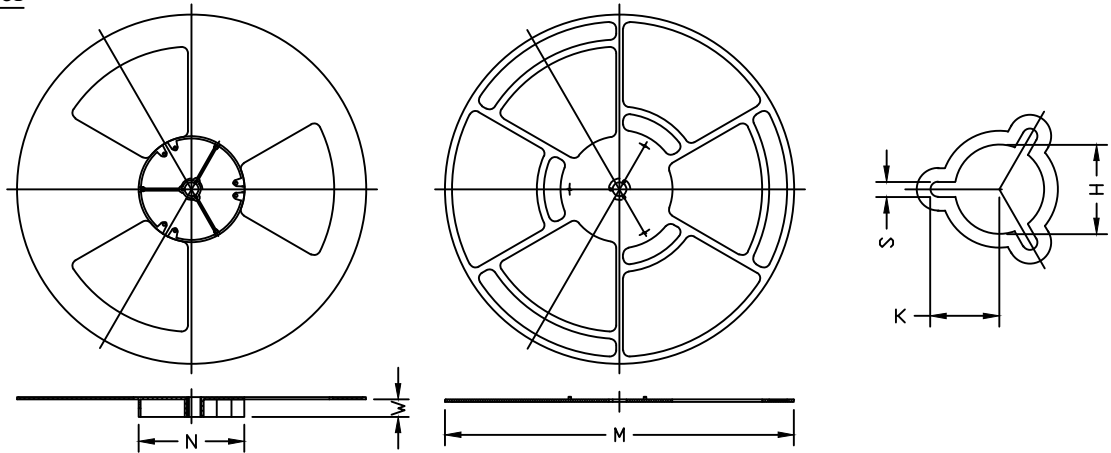

QFN7x7 Carrier Tape

UNIT: MM

FEEDING DIRECTION

PACKAGE	A0	B0	K0	D0	D1	W	E	F	P0	P1	P2	T
QFN7x7	7.30 ±0.1	7.30 ±0.1	1.20 ±0.1	∅1.55 ±0.10	∅1.50 MIN.	16.00 +0.3 -0.1	1.75 ±0.1	7.50 ±0.1	4.00 ±0.1	12.00 ±0.1	2.00 ±0.10	0.30 ±0.05

QFN7x7 Reel

UNIT: MM

TAPE SIZE	REEL SIZE	M	N	W	H	K	S
16 mm	∅330	∅330.00 +0.25 -4.00	∅100.00 ±0.2	16.4 +2.0 -0.0	∅13.00 +0.50 -0.20	10.5 ±0.25	2.2 ±0.25

QFN7x7 Tape

Leader / Trailer
& Orientation

Unit Per Reel:
3000pcs