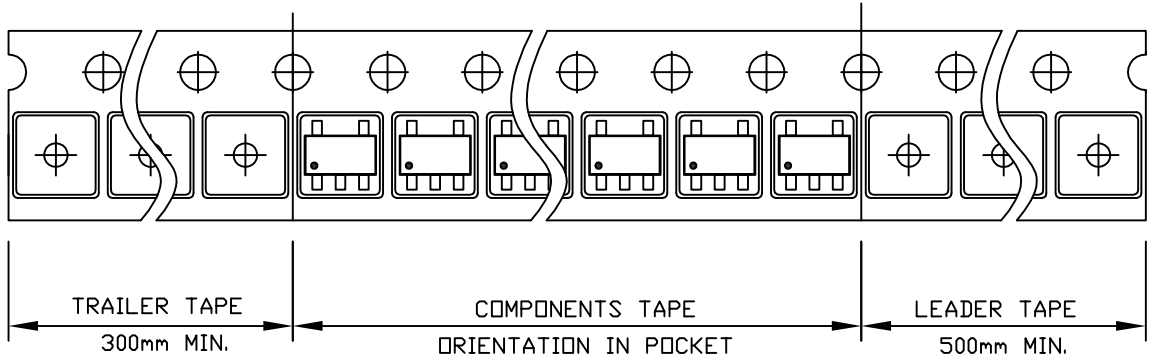

SOT23A 5L TAPE

Leader / Trailer
& Orientation

NORMAL

Unit Per Reel:
3000pcs

Leader / Trailer
& Orientation

SPECIAL(PIC)

Unit Per Reel:
3000pcs

SOT23A 5L Carrier Tape

UNIT: MM

PACKAGE	A0	B0	K0	D0	D1	W	E	F	P0	P1	P2	T
SOT23A_5L	3.26 ±0.10	3.30 ±0.10	1.40 ±0.10	1.50 +0.1 -0.0	1.05 ±0.05	8.00 ±0.10	1.75 ±0.10	3.50 ±0.05	4.00 ±0.10	4.00 ±0.10	2.00 ±0.05	0.20 ±0.02

SOT23A 5L REEL

UNIT: MM

TAPE SIZE	REEL SIZE	M	N	W	W1	H	S				
8 mm	φ180	φ180.00 ±1.00	φ54.40 +1.00 -0.16	8.60 +1.00 -0.00	1.50 ±0.30	φ13.00 +0.50 -0.20	2.00 +0.50 -0.00				