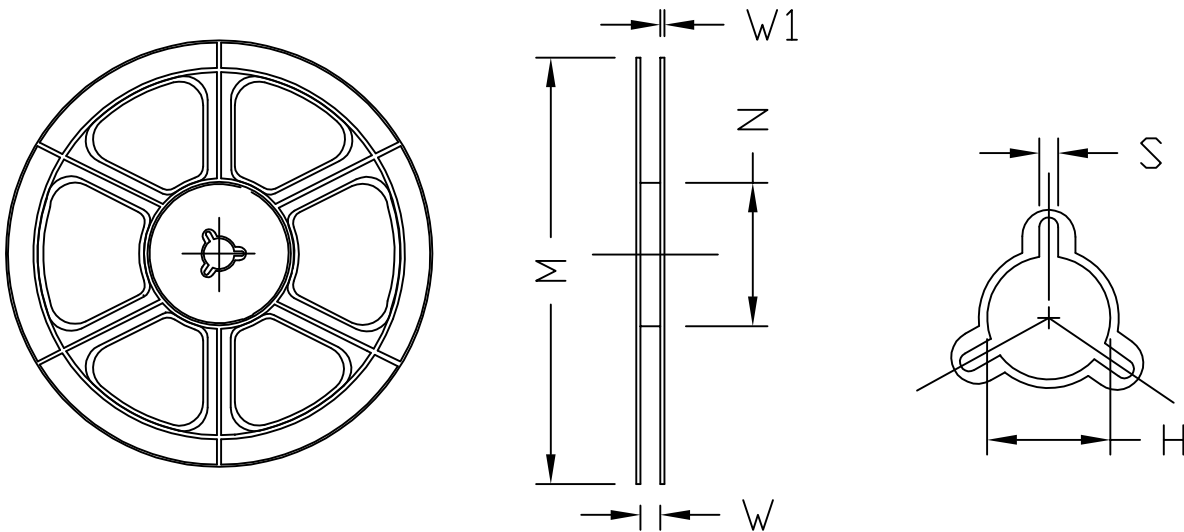

SOT23A 5L TAPE

Leader / Trailer
& Orientation

NORMAL

Unit Per Reel:
3000pcs

Leader / Trailer
& Orientation

SPECIAL(PIC)

Unit Per Reel:
3000pcs

SOT23A 5L Carrier Tape

UNIT: MM

PACKAGE	A0	B0	K0	D0	D1	W	E	F	P0	P1	P2	T
SOT23A_5L	3.26 ±0.10	3.30 ±0.10	1.40 ±0.10	1.50 +0.1 -0.0	1.05 ±0.05	8.00 ±0.10	1.75 ±0.10	3.50 ±0.05	4.00 ±0.10	4.00 ±0.10	2.00 ±0.05	0.20 ±0.02

SOT23A 5L REEL

UNIT: MM

TAPE SIZE	REEL SIZE	M	N	W	W1	H	S				
8 mm	φ180	φ180.00 ±1.00	φ54.40 +1.00 -0.16	8.60 +1.00 -0.00	1.50 ±0.30	φ13.00 +0.50 -0.20	2.00 +0.50 -0.00				