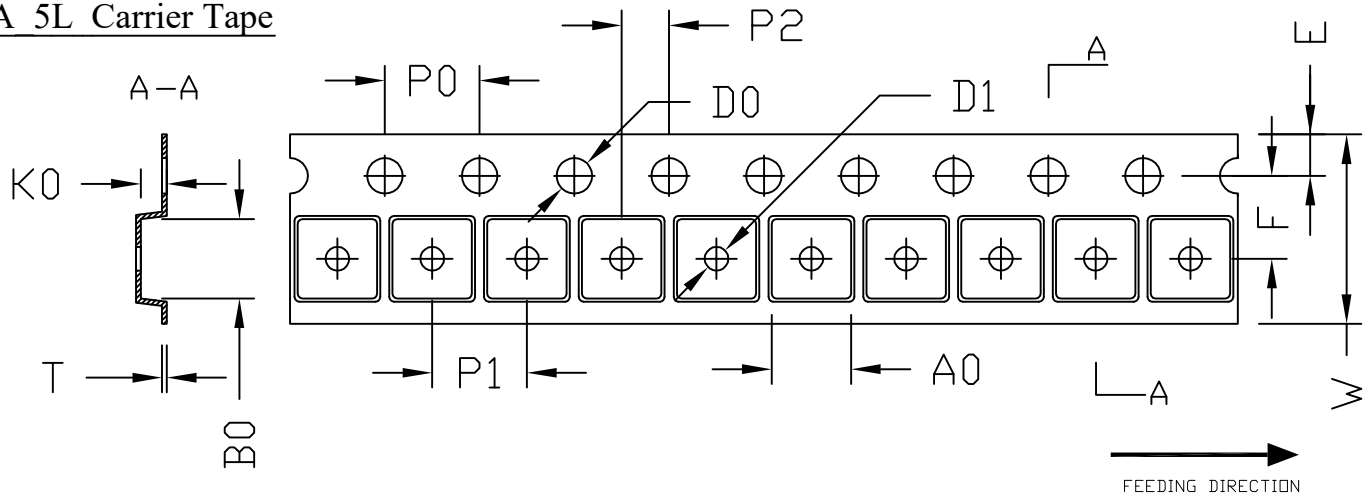

SOT23A 5L TAPE

Leader / Trailer
& Orientation

NORMAL

Unit Per Reel:
3000pcs

Leader / Trailer
& Orientation

SPECIAL(PIC)

Unit Per Reel:
3000pcs

SOT23A 5L Carrier Tape

UNIT: MM

PACKAGE	A0	B0	K0	D0	D1	W	E	F	P0	P1	P2	T
SOT23A_5L	3.26 ±0.10	3.30 ±0.10	1.40 ±0.10	1.50 +0.1 -0.0	1.05 ±0.05	8.00 ±0.10	1.75 ±0.10	3.50 ±0.05	4.00 ±0.10	4.00 ±0.10	2.00 ±0.05	0.20 ±0.02

SOT23A 5L REEL

UNIT: MM

TAPE SIZE	REEL SIZE	M	N	W	W1	H	S				
8 mm	φ180	φ180.00 ±1.00	φ54.40 +1.00 -0.16	8.60 +1.00 -0.00	1.50 ±0.30	φ13.00 +0.50 -0.20	2.00 +0.50 -0.00				