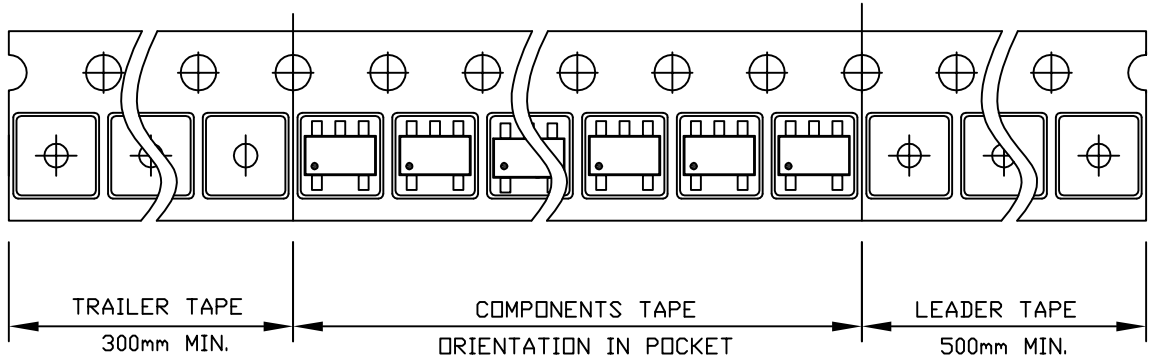

SOT23A 5L TAPE

Leader / Trailer
& Orientation

NORMAL

Unit Per Reel:
3000pcs

Leader / Trailer
& Orientation

SPECIAL(PIC)

Unit Per Reel:
3000pcs

SOT23A 5L Carrier Tape

UNIT: MM

PACKAGE	A0	B0	K0	D0	D1	W	E	F	P0	P1	P2	T
SOT23A_5L	3.26 ±0.10	3.30 ±0.10	1.40 ±0.10	1.50 +0.1 -0.0	1.05 ±0.05	8.00 ±0.10	1.75 ±0.10	3.50 ±0.05	4.00 ±0.10	4.00 ±0.10	2.00 ±0.05	0.20 ±0.02

SOT23A 5L REEL

UNIT: MM

TAPE SIZE	REEL SIZE	M	N	W	W1	H	S				
8 mm	φ180	φ180.00 ±1.00	φ54.40 +1.00 -0.16	8.60 +1.00 -0.00	1.50 ±0.30	φ13.00 +0.50 -0.20	2.00 +0.50 -0.00				