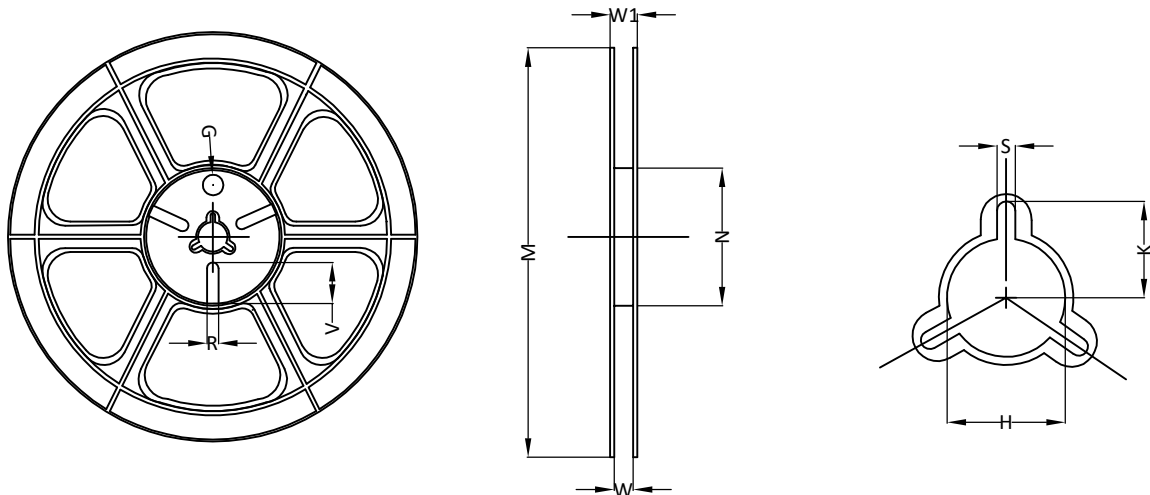

AlphaDFN0.925x0.525 5

Reel

UNIT: MM

TAPE SIZE	REEL SIZE	M	N	W	W1	H	K	S	G	R	V
8 mm	Ø178	Ø178.00 ±1.00	Ø54.00 ±0.50	9.00 ±0.30	11.40 ±1.00	Ø13.00 +0.50 -0.20	10.60	2.00 ±0.50	Ø9.00	5.00	18.00

AlphaDFN0.925x0.525 5 Tape

Leader / Trailer
& Orientation

Unit Per Reel:
15000pcs

DETAIL:
UNIT DIRECTION IN POCKET