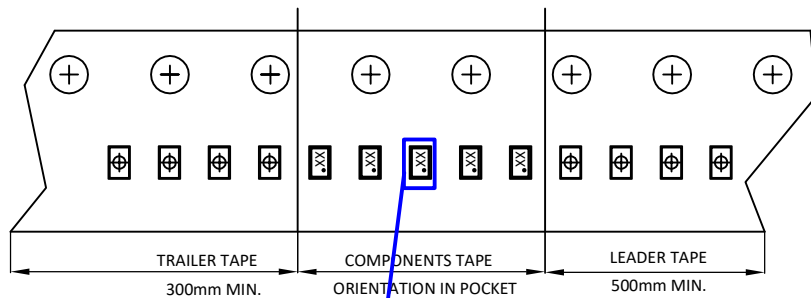

AlphaDFN0.925x0.525 5

Reel

UNIT: MM

TAPE SIZE	REEL SIZE	M	N	W	W1	H	K	S	G	R	V
8 mm	Ø178	Ø178.00 ±1.00	Ø54.00 ±0.50	9.00 ±0.30	11.40 ±1.00	Ø13.00 +0.50 -0.20	10.60	2.00 ±0.50	Ø9.00	5.00	18.00

AlphaDFN0.925x0.525 5 Tape

Leader / Trailer
& Orientation

Unit Per Reel:
15000pcs

DETAIL:
UNIT DIRECTION IN POCKET