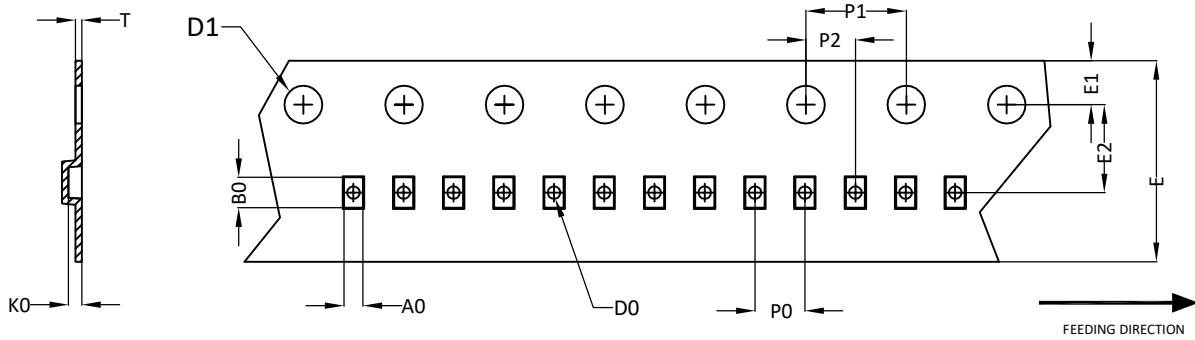

AlphaDFN0.925x0.525 5 Carrier Tape

UNIT: MM

PACKAGE	A0	B0	K0	D0	D1	E	E1	E2	P0	P1	P2	T
AlphaDFN0.925x0.525_5 (8 MM)	0.60 ±0.05	1.00 ±0.05	0.40 +0.03 -0.05	0.30 ±0.05	1.50 +0.10	8.00 +0.30 -0.10	1.75 ±0.10	3.50 ±0.05	2.00 ±0.05	4.00 ±0.10	2.00 ±0.05	0.20 ±0.02