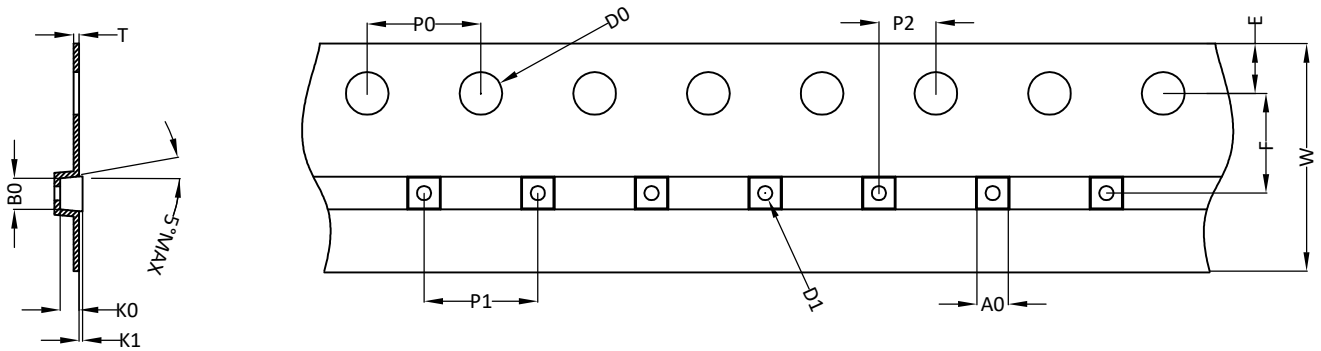

AlphaDFN1.20x1.20 4 Carrier Tape

UNIT: MM

PACKAGE	A0	B0	K0	D0	D1	W	E	F	P0	P1	P2	T	K1
AlphaDFN1.20 x1.20_4	1.33 ±0.05	1.33 ±0.05	0.28 ±0.05	1.50 +0.10 -0.00	0.50 ±0.05	8.00 +0.30 -0.10	1.75 ±0.10	3.50 ±0.05	4.00 ±0.10	4.00 ±0.10	2.00 ±0.05	0.20 ±0.02	0.04 ±0.03

AlphaDFN1.20x1.20 4 Reel

UNIT: MM

TAPE SIZE	REEL SIZE	M	N	W	W1	H	K	S	G	R	V
8 mm	Ø178	Ø178.00 ±1.00	Ø54.00 ±0.50	9.00 ±0.30	11.40 ±1.00	Ø13.00 +0.50 -0.20	10.60	2.00 ±0.50	Ø9.00	5.00	18.00

AlphaDFN1.20x1.20 4 Tape

 Leader / Trailer
 & Orientation

 Unit Per Reel:
 8000pcs

 DETAIL:
 UNIT ORIENTATION IN
 POCKET