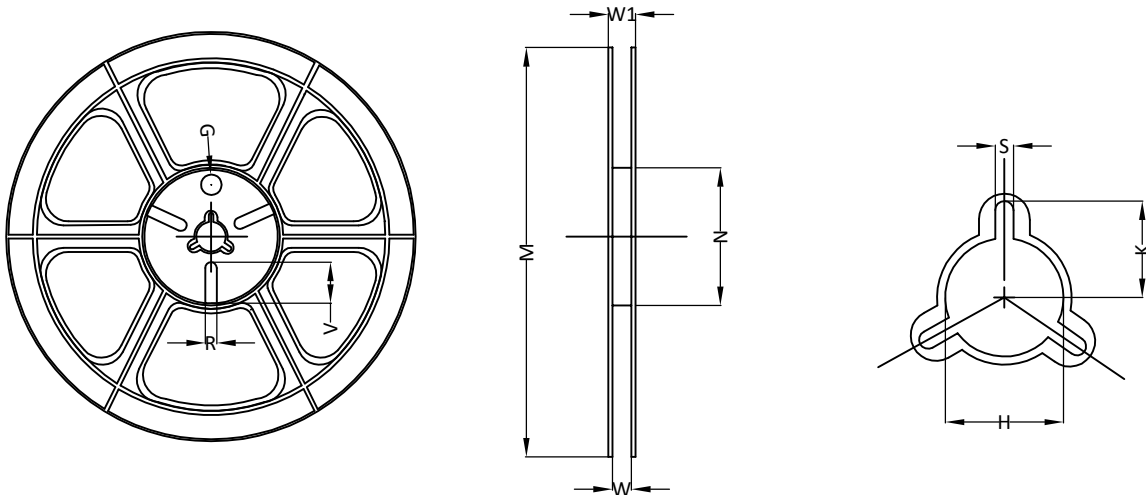

AlphaDFN1.20x1.20 4 Reel

UNIT: MM

TAPE SIZE	REEL SIZE	M	N	W	W1	H	K	S	G	R	V
8 mm	Ø178	Ø178.00 ±1.00	Ø54.00 ±0.50	9.00 ±0.30	11.40 ±1.00	Ø13.00 +0.50 -0.20	10.60	2.00 ±0.50	Ø9.00	5.00	18.00

AlphaDFN1.20x1.20 4 Tape

 Leader / Trailer
 & Orientation

 Unit Per Reel:
 8000pcs

 DETAIL:
 UNIT ORIENTATION IN
 POCKET