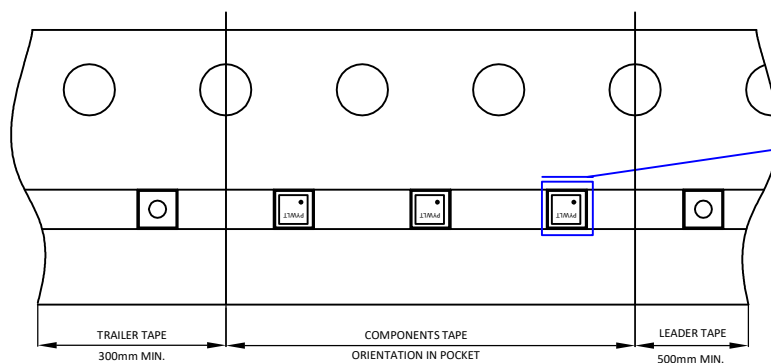

AlphaDFN1.20x1.20 4 Carrier Tape

UNIT: MM

PACKAGE	A0	B0	K0	D0	D1	W	E	F	P0	P1	P2	T	K1
AlphaDFN1.20 x1.20_4	1.33 ±0.05	1.33 ±0.05	0.28 ±0.05	1.50 +0.10 -0.00	0.50 ±0.05	8.00 +0.30 -0.10	1.75 ±0.10	3.50 ±0.05	4.00 ±0.10	4.00 ±0.10	2.00 ±0.05	0.20 ±0.02	0.04 ±0.03

AlphaDFN1.20x1.20 4 Reel

UNIT: MM

TAPE SIZE	REEL SIZE	M	N	W	W1	H	K	S	G	R	V
8 mm	Ø178	Ø178.00 ±1.00	Ø54.00 ±0.50	9.00 ±0.30	11.40 ±1.00	Ø13.00 +0.50 -0.20	10.60	2.00 ±0.50	Ø9.00	5.00	18.00

AlphaDFN1.20x1.20 4 Tape

 Leader / Trailer
 & Orientation

 Unit Per Reel:
 8000pcs

 DETAIL:
 UNIT ORIENTATION IN
 POCKET