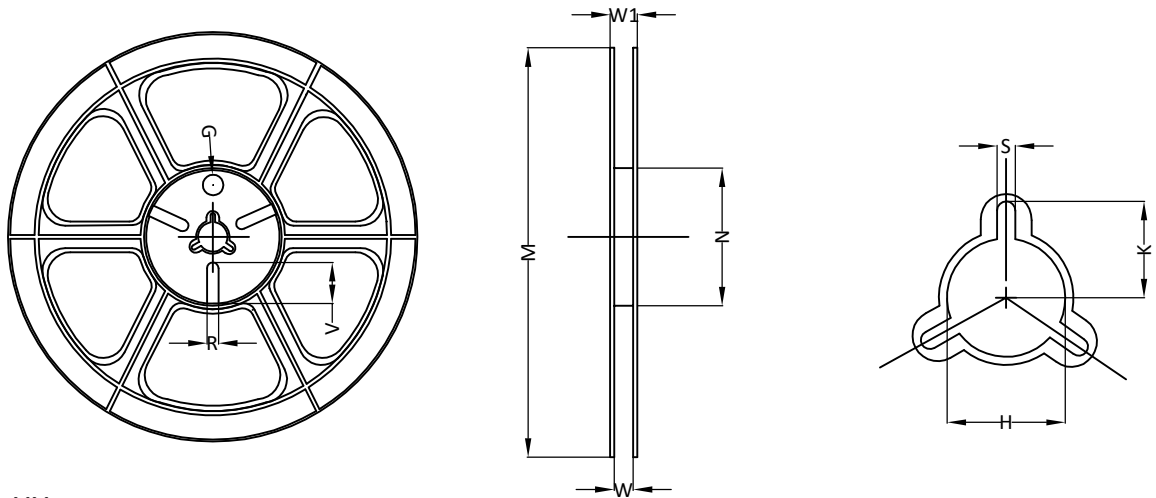

AlphaDFN1.90x1.30_4/ AlphaDFN1.90x1.30A_4 Tape and Reel Data

AlphaDFN1.90x1.30_4/AlphaDFN1.90x1.30A_4 Carrier Tape

UNIT: MM

PACKAGE	A0	B0	K0	D0	D1	W	E	F	P0	P1	P2	T	K1
AlphaDFN1.90x1.30(A)_4	1.43 ±0.05	2.03 ±0.05	0.25 ±0.05	1.50 +0.10 -0.00	0.50 ±0.05	8.00 ±0.10	1.75 ±0.10	3.50 ±0.05	4.00 ±0.10	4.00 ±0.10	2.00 ±0.05	0.20 ±0.02	0.04 ±0.03

AlphaDFN1.90x1.30_4/AlphaDFN1.90x1.30A_4 Reel

UNIT: MM

TAPE SIZE	REEL SIZE	M	N	W	W1	H	K	S	G	R	V
8 mm	∅178	∅178.00 ±1.00	∅54.00 ±0.50	9.00 ±0.30	11.40 ±1.00	∅13.00 +0.50 -0.20	10.60	2.00 ±0.50	∅9.00	5.00	18.00

AlphaDFN1.90x1.30_4/AlphaDFN1.90x1.30A_4 Tape

Leader / Trailer & Orientation

 Unit Per Reel:
8000pcs

 DETAIL:
UNIT ORIENTATION IN
POCKET