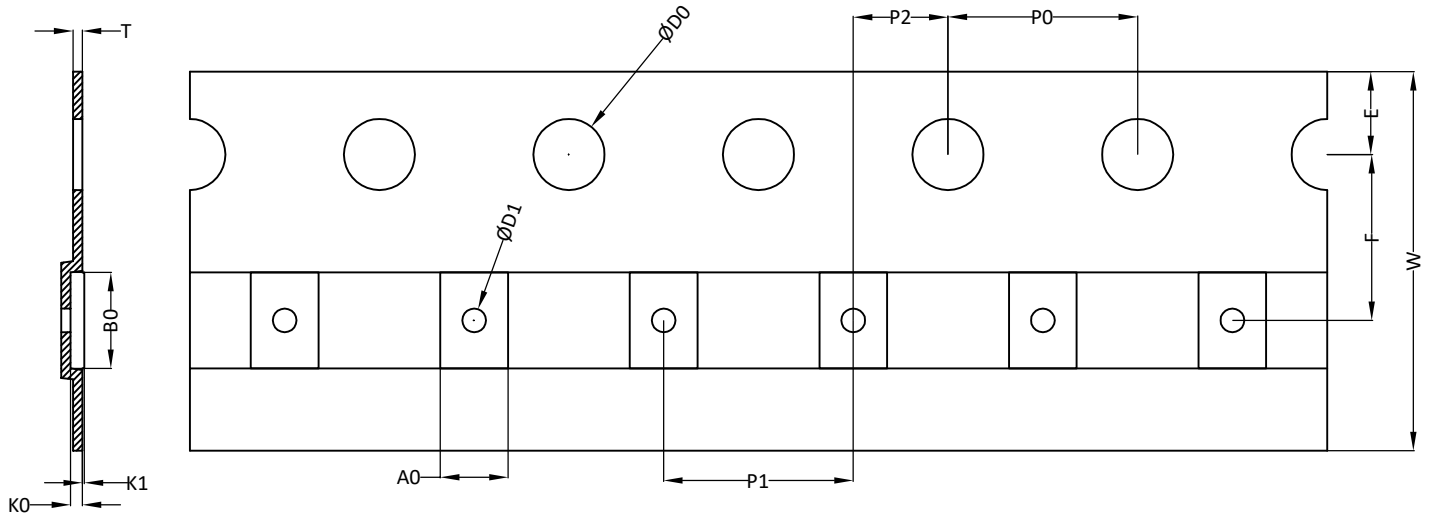

AlphaDFN1.90x1.30_4/ AlphaDFN1.90x1.30A_4 Tape and Reel Data

AlphaDFN1.90x1.30_4/AlphaDFN1.90x1.30A_4 Carrier Tape

UNIT: MM

PACKAGE	A0	B0	K0	D0	D1	W	E	F	P0	P1	P2	T	K1
AlphaDFN1.90x1.30(A)_4	1.43 ±0.05	2.03 ±0.05	0.25 ±0.05	1.50 +0.10 -0.00	0.50 ±0.05	8.00 ±0.10	1.75 ±0.10	3.50 ±0.05	4.00 ±0.10	4.00 ±0.10	2.00 ±0.05	0.20 ±0.02	0.04 ±0.03

AlphaDFN1.90x1.30_4/AlphaDFN1.90x1.30A_4 Reel

UNIT: MM

TAPE SIZE	REEL SIZE	M	N	W	W1	H	K	S	G	R	V
8 mm	∅178	∅178.00 ±1.00	∅54.00 ±0.50	9.00 ±0.30	11.40 ±1.00	∅13.00 +0.50 -0.20	10.60	2.00 ±0.50	∅9.00	5.00	18.00

AlphaDFN1.90x1.30_4/AlphaDFN1.90x1.30A_4 Tape

Leader / Trailer & Orientation

 Unit Per Reel:
8000pcs

 DETAIL:
UNIT ORIENTATION IN
POCKET