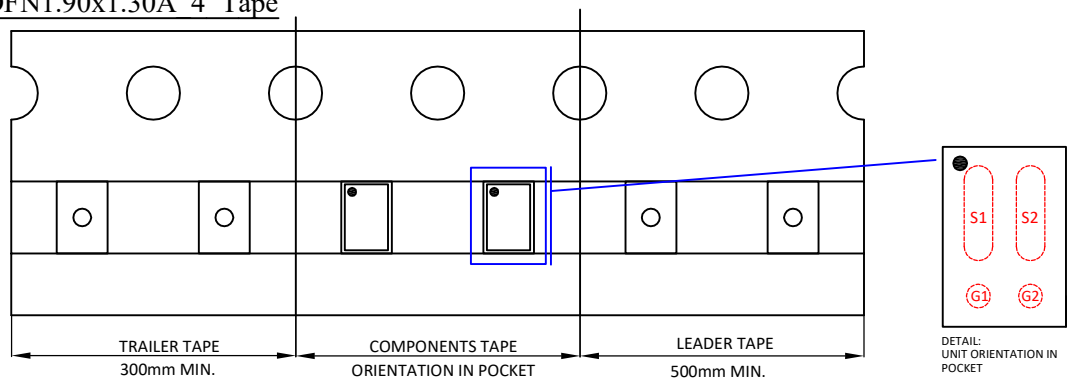

AlphaDFN1.90x1.30_4/AlphaDFN1.90x1.30A_4 Reel

UNIT: MM

TAPE SIZE	REEL SIZE	M	N	W	W1	H	K	S	G	R	V
8 mm	∅178	∅178.00 ±1.00	∅54.00 ±0.50	9.00 ±0.30	11.40 ±1.00	∅13.00 +0.50 -0.20	10.60	2.00 ±0.50	∅9.00	5.00	18.00

AlphaDFN1.90x1.30_4/AlphaDFN1.90x1.30A_4 Tape

Leader / Trailer & Orientation

 Unit Per Reel:
8000pcs

 DETAIL:
UNIT ORIENTATION IN
POCKET