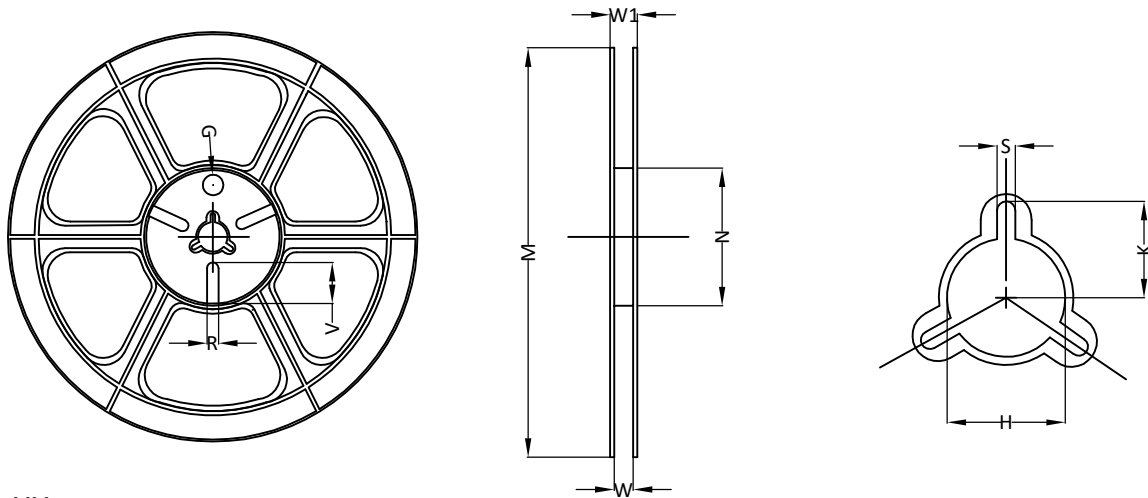

AlphaDFN1.9x1.6 6
Reel

UNIT: MM

TAPE SIZE	REEL SIZE	M	N	W	W1	H	K	S	G	R	V
8 mm	Ø178	Ø178.00 ±1.00	Ø54.00 ±0.50	9.00 ±0.30	11.40 ±1.00	Ø13.00 +0.50 -0.20	10.60	2.00 ±0.50	Ø9.00	5.00	18.00

AlphaDFN1.9x1.6 6 Tape

 Leader / Trailer
 & Orientation

 Unit Per Reel:
 8000pcs

All Dimensions Comply with EAI-481