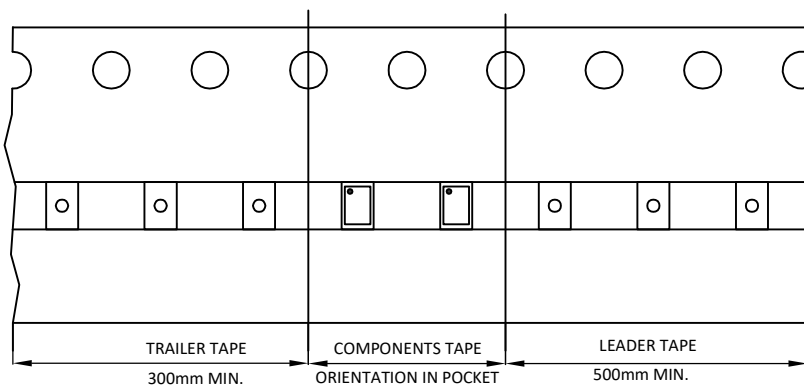

AlphaDFN1.9x1.6 6
Reel

UNIT: MM

TAPE SIZE	REEL SIZE	M	N	W	W1	H	K	S	G	R	V
8 mm	Ø178	Ø178.00 ±1.00	Ø54.00 ±0.50	9.00 ±0.30	11.40 ±1.00	Ø13.00 +0.50 -0.20	10.60	2.00 ±0.50	Ø9.00	5.00	18.00

AlphaDFN1.9x1.6 6 Tape

 Leader / Trailer
 & Orientation

 Unit Per Reel:
 8000pcs

All Dimensions Comply with EAI-481