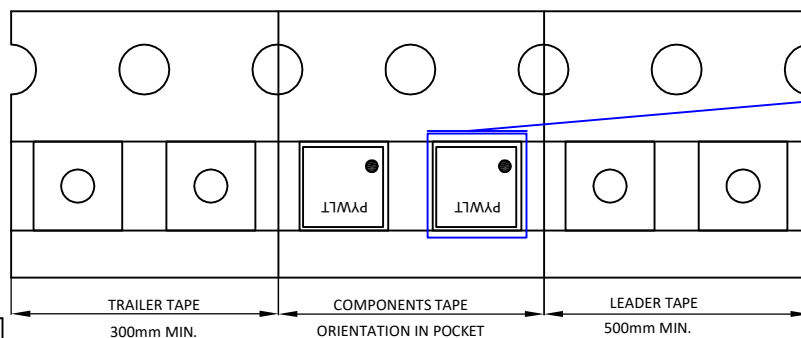

AlphaDFN2.52x2.52 10 Reel

UNIT: MM

TAPE SIZE	REEL SIZE	M	N	W	W1	H	K	S	G	R	V
8 mm	Ø178	Ø178.00 ±1.00	Ø54.00 ±0.50	9.00 ±0.30	11.40 ±1.00	Ø13.00 +0.50 -0.20	10.60	2.00 ±0.50	Ø9.00	5.00	18.00

AlphaDFN2.52x2.52 10 Tape

 Leader / Trailer
& Orientation

 Unit Per Reel:
8000pcs

 DETAIL:
UNIT ORIENTATION
IN POCKET

All Dimensions Comply with EAI-481