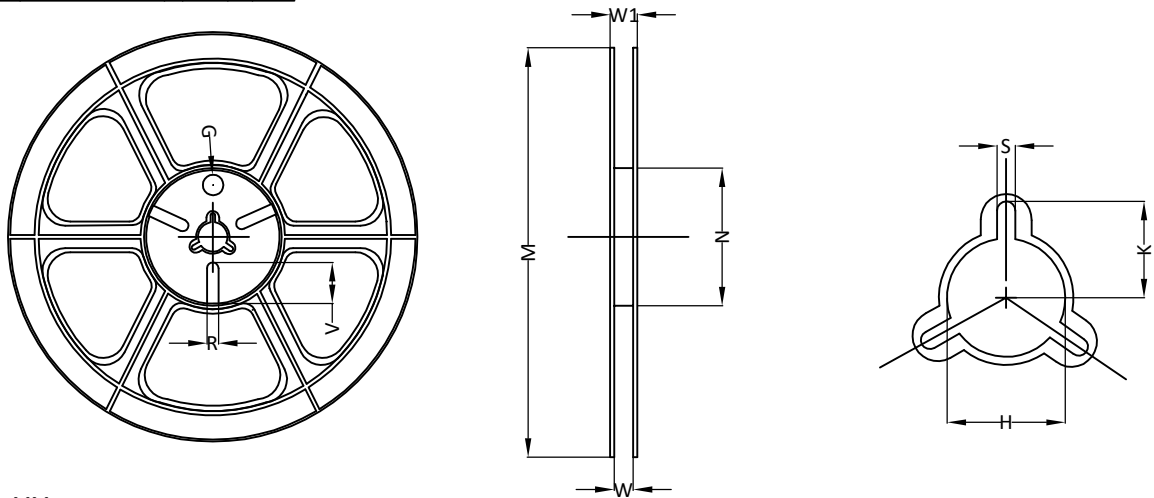

AlphaDFN2.52x2.52 10 Reel

UNIT: MM

TAPE SIZE	REEL SIZE	M	N	W	W1	H	K	S	G	R	V
8 mm	Ø178	Ø178.00 ±1.00	Ø54.00 ±0.50	9.00 ±0.30	11.40 ±1.00	Ø13.00 +0.50 -0.20	10.60	2.00 ±0.50	Ø9.00	5.00	18.00

AlphaDFN2.52x2.52 10 Tape

 Leader / Trailer
& Orientation

 Unit Per Reel:
8000pcs

 DETAIL:
UNIT ORIENTATION
IN POCKET

All Dimensions Comply with EAI-481