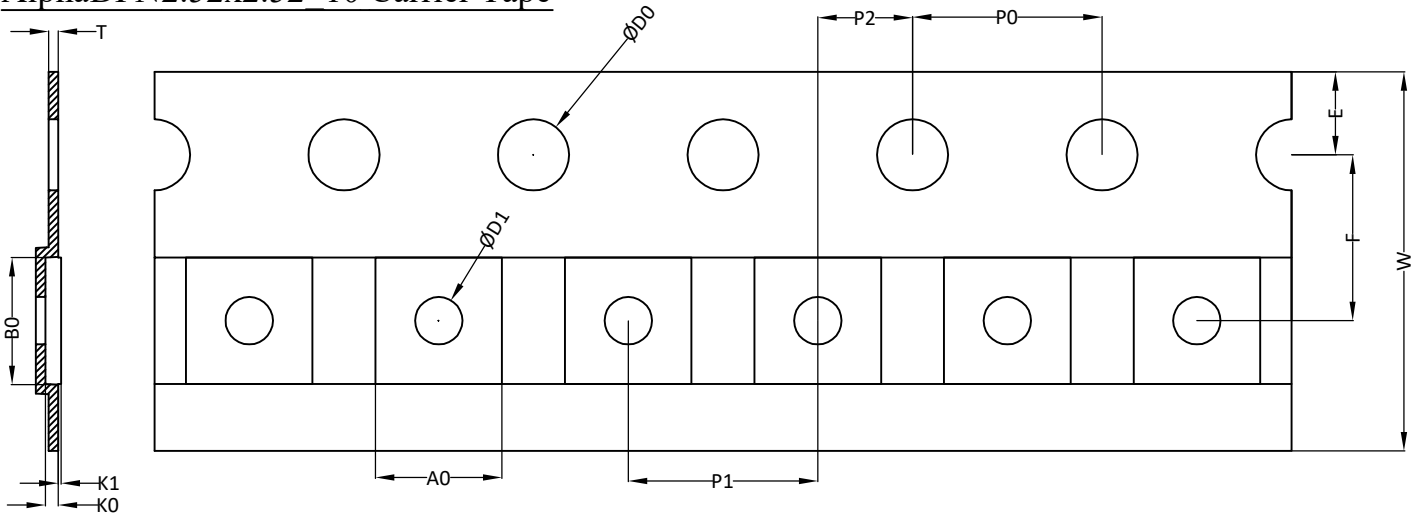

AlphaDFN2.52x2.52 10 Carrier Tape

UNIT: MM

PACKAGE	A0	B0	K0	D0	D1	W	E	F	P0	P1	P2	T	K1
AlphaDFN2.52x2.52_10	2.67 ±0.05	2.67 ±0.05	0.27 ±0.03	1.50 +0.10 -0.00	1.00 ±0.05	8.00 +0.30 -0.10	1.75 ±0.10	3.50 ±0.05	4.00 ±0.10	4.00 ±0.10	2.00 ±0.05	0.20 ±0.02	0.06 +0.04 -0.03

AlphaDFN2.52x2.52 10 Reel

UNIT: MM

TAPE SIZE	REEL SIZE	M	N	W	W1	H	K	S	G	R	V
8 mm	Ø178	Ø178.00 ±1.00	Ø54.00 ±0.50	9.00 ±0.30	11.40 ±1.00	Ø13.00 +0.50 -0.20	10.60	2.00 ±0.50	Ø9.00	5.00	18.00

AlphaDFN2.52x2.52 10 Tape

 Leader / Trailer
& Orientation

 Unit Per Reel:
8000pcs

 DETAIL:
UNIT ORIENTATION
IN POCKET

All Dimensions Comply with EAI-481