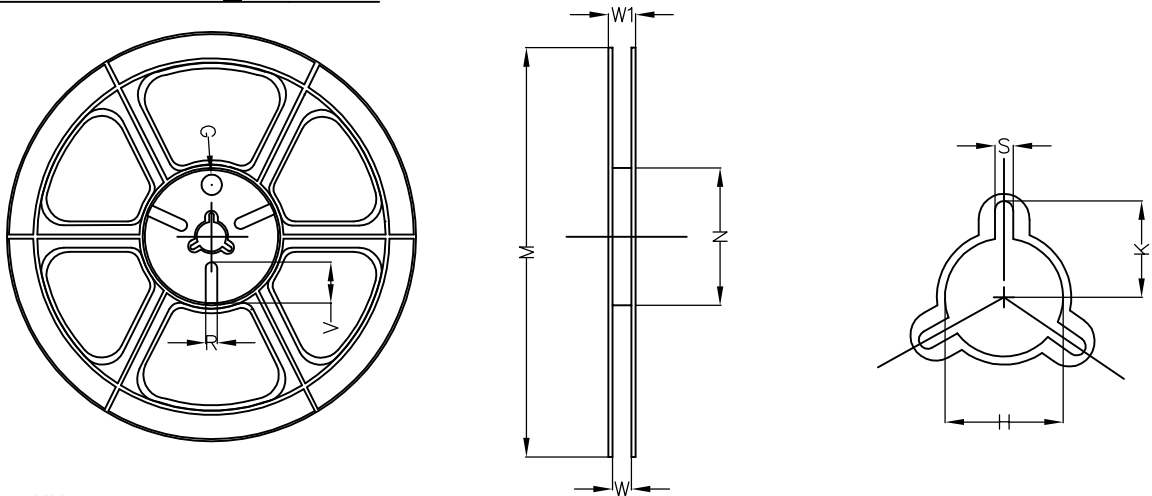

Tape and Reel Data

AlphaDFN3.01x1.52_10/AlphaDFN3.01x1.52B_10/AlphaDFN2.98x1.49_10 Carrier Tape

UNIT: MM

A0	B0	K0	D0	D1	W	E	F	P0	P1	P2	T
1.68 ±0.05	3.17 ±0.05	0.26 ±0.05	1.50 +0.10 -0.00	1.00 ±0.05	8.00 +0.30 -0.10	1.75 ±0.10	3.50 ±0.05	4.00 ±0.10	4.00 ±0.10	2.00 ±0.10	0.20 ±0.02

AlphaDFN3.01x1.52_10/AlphaDFN3.01x1.52B_10/AlphaDFN2.98x1.49_10 REEL

UNIT: MM

TAPE SIZE	REEL SIZE	M	N	W	W1	H	K	S	G	R	V
8 mm	∅178	∅178.00 ±1.00	∅54.00 ±0.50	9.00 ±0.30	11.40 ±1.00	∅13.00 +0.50 -0.20	10.60	2.00 ±0.50	∅9.00	5.00	18.00