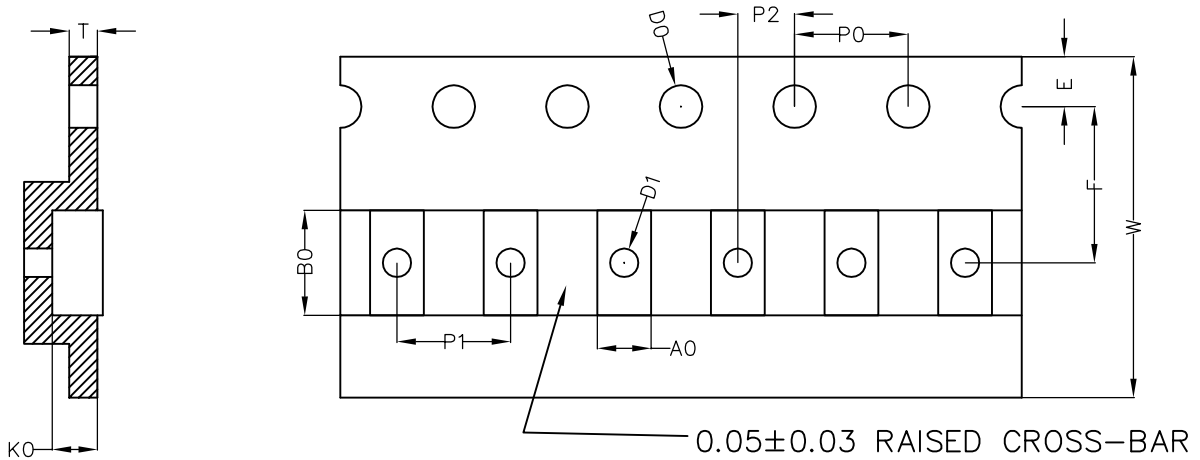

Tape and Reel Data

AlphaDFN3.01x1.52_10/AlphaDFN3.01x1.52B_10/AlphaDFN2.98x1.49_10 Carrier Tape

UNIT: MM

A0	B0	K0	D0	D1	W	E	F	P0	P1	P2	T
1.68 ±0.05	3.17 ±0.05	0.26 ±0.05	1.50 +0.10 -0.00	1.00 ±0.05	8.00 +0.30 -0.10	1.75 ±0.10	3.50 ±0.05	4.00 ±0.10	4.00 ±0.10	2.00 ±0.10	0.20 ±0.02

AlphaDFN3.01x1.52_10/AlphaDFN3.01x1.52B_10/AlphaDFN2.98x1.49_10 REEL

UNIT: MM

TAPE SIZE	REEL SIZE	M	N	W	W1	H	K	S	G	R	V
8 mm	∅178	∅178.00 ±1.00	∅54.00 ±0.50	9.00 ±0.30	11.40 ±1.00	∅13.00 +0.50 -0.20	10.60	2.00 ±0.50	∅9.00	5.00	18.00

AlphaDFN3.01x1.52_10/AlphaDFN3.01x1.52B_10/AlphaDFN2.98x1.49_10 TAPE

Leader / Trailer & Orientation

Unit Per Reel:
8000pcs