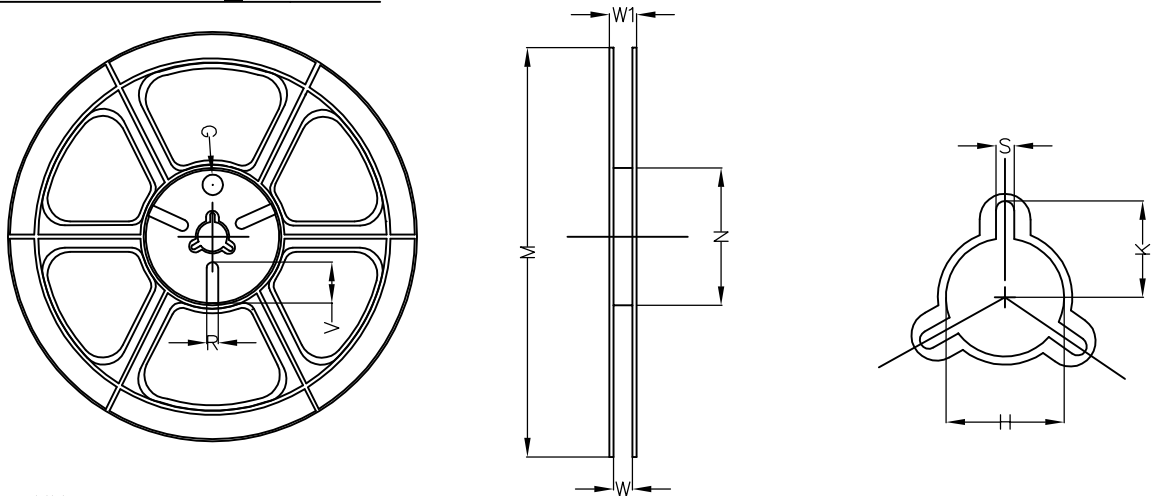

Tape and Reel Data

AlphaDFN3.01x1.52_10/AlphaDFN3.01x1.52B_10/AlphaDFN2.98x1.49_10 Carrier Tape

UNIT: MM

A0	B0	K0	D0	D1	W	E	F	P0	P1	P2	T
1.68 ±0.05	3.17 ±0.05	0.26 ±0.05	1.50 +0.10 -0.00	1.00 ±0.05	8.00 +0.30 -0.10	1.75 ±0.10	3.50 ±0.05	4.00 ±0.10	4.00 ±0.10	2.00 ±0.10	0.20 ±0.02

AlphaDFN3.01x1.52_10/AlphaDFN3.01x1.52B_10/AlphaDFN2.98x1.49_10 REEL

UNIT: MM

TAPE SIZE	REEL SIZE	M	N	W	W1	H	K	S	G	R	V
8 mm	∅178	∅178.00 ±1.00	∅54.00 ±0.50	9.00 ±0.30	11.40 ±1.00	∅13.00 +0.50 -0.20	10.60	2.00 ±0.50	∅9.00	5.00	18.00