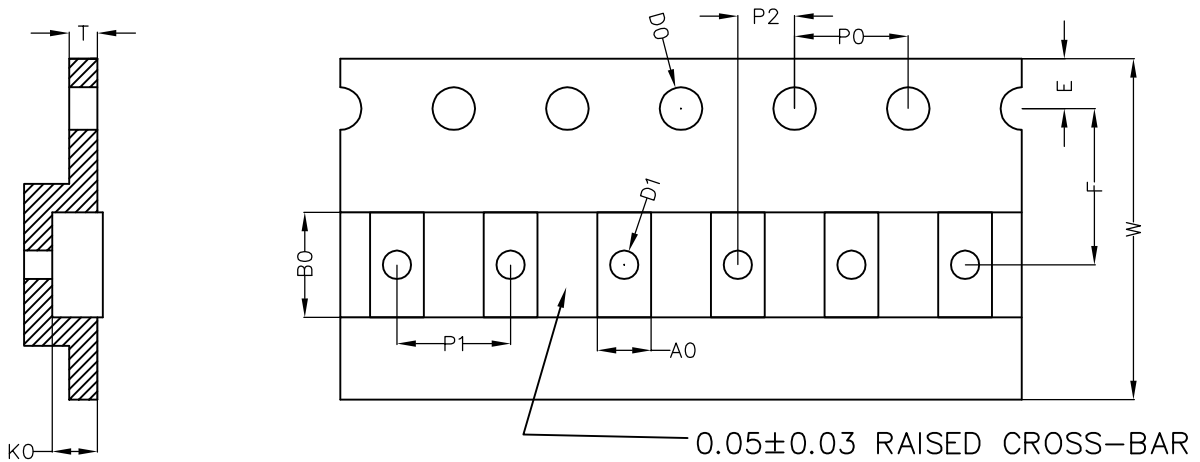

Tape and Reel Data

AlphaDFN3.01x1.52_10/AlphaDFN3.01x1.52B_10/AlphaDFN2.98x1.49_10 Carrier Tape

UNIT: MM

A0	B0	K0	D0	D1	W	E	F	P0	P1	P2	T
1.68 ±0.05	3.17 ±0.05	0.26 ±0.05	1.50 +0.10 -0.00	1.00 ±0.05	8.00 +0.30 -0.10	1.75 ±0.10	3.50 ±0.05	4.00 ±0.10	4.00 ±0.10	2.00 ±0.10	0.20 ±0.02

AlphaDFN3.01x1.52_10/AlphaDFN3.01x1.52B_10/AlphaDFN2.98x1.49_10 REEL

UNIT: MM

TAPE SIZE	REEL SIZE	M	N	W	W1	H	K	S	G	R	V
8 mm	∅178	∅178.00 ±1.00	∅54.00 ±0.50	9.00 ±0.30	11.40 ±1.00	∅13.00 +0.50 -0.20	10.60	2.00 ±0.50	∅9.00	5.00	18.00

AlphaDFN3.01x1.52_10/AlphaDFN3.01x1.52B_10/AlphaDFN2.98x1.49_10 TAPE

Leader / Trailer & Orientation

Unit Per Reel:
8000pcs