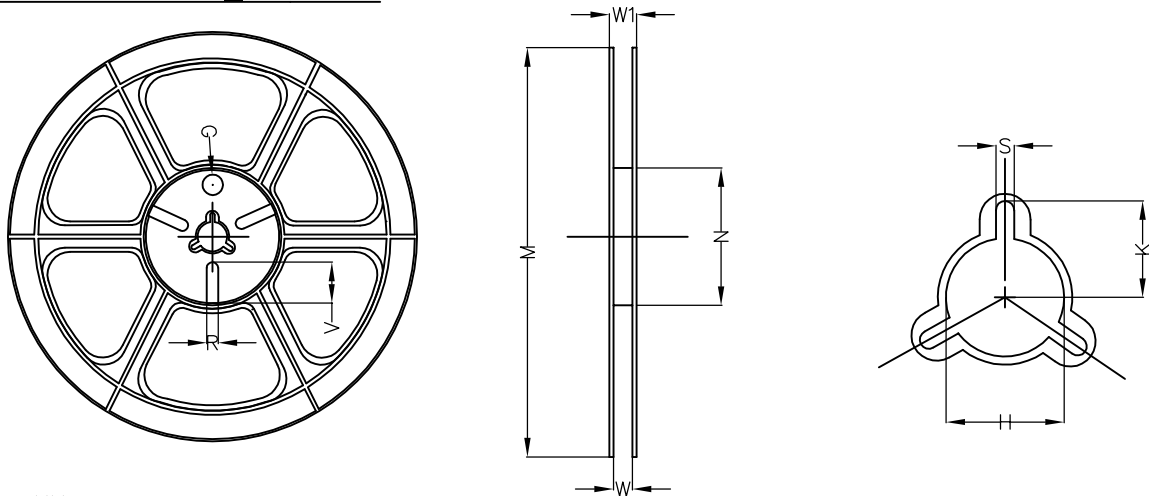

Tape and Reel Data

AlphaDFN3.01x1.52_10/AlphaDFN3.01x1.52B_10/AlphaDFN2.98x1.49_10 Carrier Tape

UNIT: MM

A0	B0	K0	D0	D1	W	E	F	P0	P1	P2	T
1.68 ±0.05	3.17 ±0.05	0.26 ±0.05	1.50 +0.10 -0.00	1.00 ±0.05	8.00 +0.30 -0.10	1.75 ±0.10	3.50 ±0.05	4.00 ±0.10	4.00 ±0.10	2.00 ±0.10	0.20 ±0.02

AlphaDFN3.01x1.52_10/AlphaDFN3.01x1.52B_10/AlphaDFN2.98x1.49_10 REEL

UNIT: MM

TAPE SIZE	REEL SIZE	M	N	W	W1	H	K	S	G	R	V
8 mm	∅178	∅178.00 ±1.00	∅54.00 ±0.50	9.00 ±0.30	11.40 ±1.00	∅13.00 +0.50 -0.20	10.60	2.00 ±0.50	∅9.00	5.00	18.00