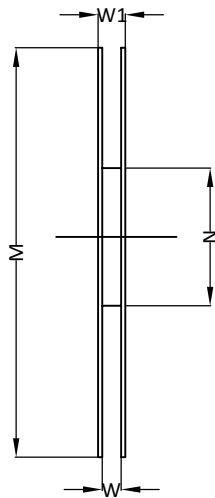

AlphaDFN3.01x1.52_10/AlphaDFN3.01x1.52
A_10/AlphaDFN3.01x1.52B_10 Carrier Tape

UNIT: MM

A0	B0	K0	D0	D1	W	E	F	P0	P1	P2	T	K1
1.62 ±0.05	3.11 ±0.05	0.28 ±0.05	1.50 +0.10 -0.00	1.00 ±0.05	8.00 +0.30 -0.10	1.75 ±0.10	3.50 ±0.05	4.00 ±0.10	4.00 ±0.10	2.00 ±0.05	0.20 ±0.02	0.06 +0.04 -0.03

AlphaDFN3.01x1.52_10/AlphaDFN3.01x1.52
A_10/AlphaDFN3.01x1.52B_10 Reel

UNIT: MM

TAPE SIZE	REEL SIZE	M	N	W	W1	H	K	S
8 mm	∅178	∅178.00 ±1.00	∅54.00 ±0.50	9.00 ±0.30	11.40 ±1.00	∅13.00 +0.50 -0.20	10.60	2.00 ±0.50

AlphaDFN3.01x1.52_10/
AlphaDFN3.01x1.52A_10/
AlphaDFN3.01x1.52B_10 Tape

Leader / Trailer
& Orientation

Unit Per Reel:
8000pcs