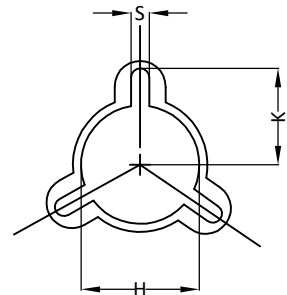

AlphaDFN3.01x1.52_10/AlphaDFN3.01x1.52
A_10/AlphaDFN3.01x1.52B_10 Carrier Tape

UNIT: MM

A0	B0	K0	D0	D1	W	E	F	P0	P1	P2	T	K1
1.62 ±0.05	3.11 ±0.05	0.28 ±0.05	1.50 +0.10 -0.00	1.00 ±0.05	8.00 +0.30 -0.10	1.75 ±0.10	3.50 ±0.05	4.00 ±0.10	4.00 ±0.10	2.00 ±0.05	0.20 ±0.02	0.06 +0.04 -0.03

AlphaDFN3.01x1.52_10/AlphaDFN3.01x1.52
A_10/AlphaDFN3.01x1.52B_10 Reel

UNIT: MM

TAPE SIZE	REEL SIZE	M	N	W	W1	H	K	S
8 mm	∅178	∅178.00 ±1.00	∅54.00 ±0.50	9.00 ±0.30	11.40 ±1.00	∅13.00 +0.50 -0.20	10.60	2.00 ±0.50