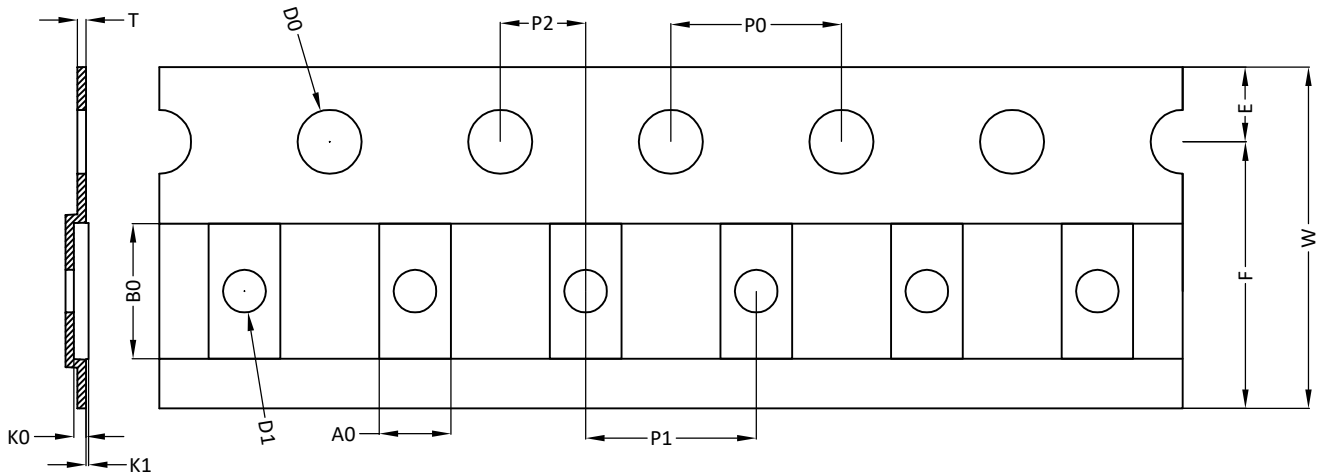

AlphaDFN3.01x1.52_10/AlphaDFN3.01x1.52
A_10/AlphaDFN3.01x1.52B_10 Carrier Tape

UNIT: MM

A0	B0	K0	D0	D1	W	E	F	P0	P1	P2	T	K1
1.62 ±0.05	3.11 ±0.05	0.28 ±0.05	1.50 +0.10 -0.00	1.00 ±0.05	8.00 +0.30 -0.10	1.75 ±0.10	3.50 ±0.05	4.00 ±0.10	4.00 ±0.10	2.00 ±0.05	0.20 ±0.02	0.06 +0.04 -0.03

AlphaDFN3.01x1.52_10/AlphaDFN3.01x1.52
A_10/AlphaDFN3.01x1.52B_10 Reel

UNIT: MM

TAPE SIZE	REEL SIZE	M	N	W	W1	H	K	S
8 mm	∅178	∅178.00 ±1.00	∅54.00 ±0.50	9.00 ±0.30	11.40 ±1.00	∅13.00 +0.50 -0.20	10.60	2.00 ±0.50

AlphaDFN3.01x1.52_10/
AlphaDFN3.01x1.52A_10/
AlphaDFN3.01x1.52B_10 Tape

Leader / Trailer
& Orientation

Unit Per Reel:
8000pcs