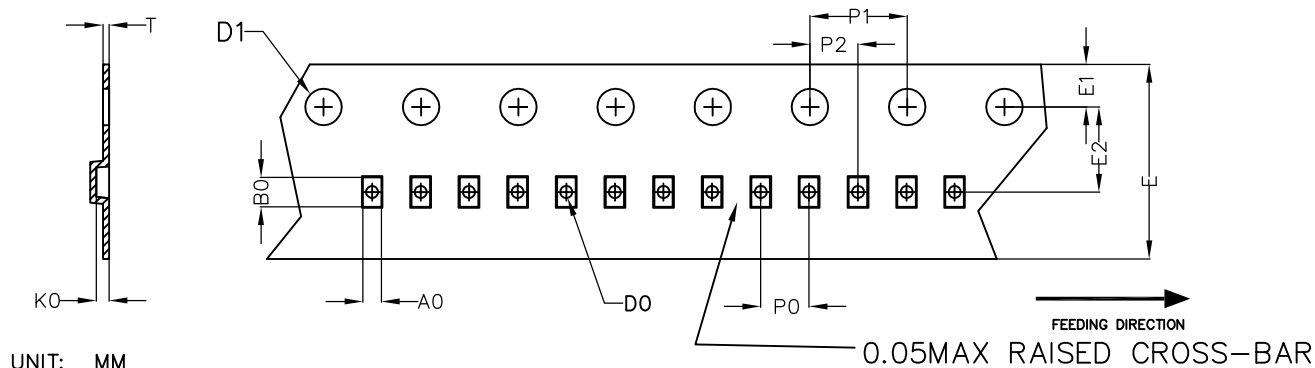

DFN0.6x0.3A 2L EP2 S /
WLCSP0.6x0.3 2 Carrier Tape

UNIT: MM

PACKAGE	A0	B0	K0	D0	D1	E	E1	E2	P0	P1	P2	T
DFN(WLCSP)0.6x0.3	0.36 ±0.03	0.68 ±0.03	0.33 ±0.03	0.20 ±0.05	1.50 +0.10	8.00 ±0.10	1.75 ±0.10	3.50 ±0.05	2.00 ±0.10	4.00 ±0.10	2.00 ±0.05	0.20 ±0.02

DFN0.6x0.3A 2L EP2 S /
WLCSP0.6x0.3 2 REEL

UNIT: MM

TAPE SIZE	REEL SIZE	M	N	W	W1	H	K	S	G	R	V
8 mm	ø178	ø178.00 ±1.00	ø54.00 ±0.50	9.00 ±0.30	11.40 ±1.00	ø13.00 +0.50 -0.20	10.60	2.00 ±0.50	ø9.00	5.00	18.00

DFN0.6x0.3A 2L EP2 S /
WLCSP0.6x0.3 2 TAPE

Leader / Trailer
& Orientation

Unit Per Reel:
15000pcs

DETAIL:
UNIT DIRECTION IN POCKET