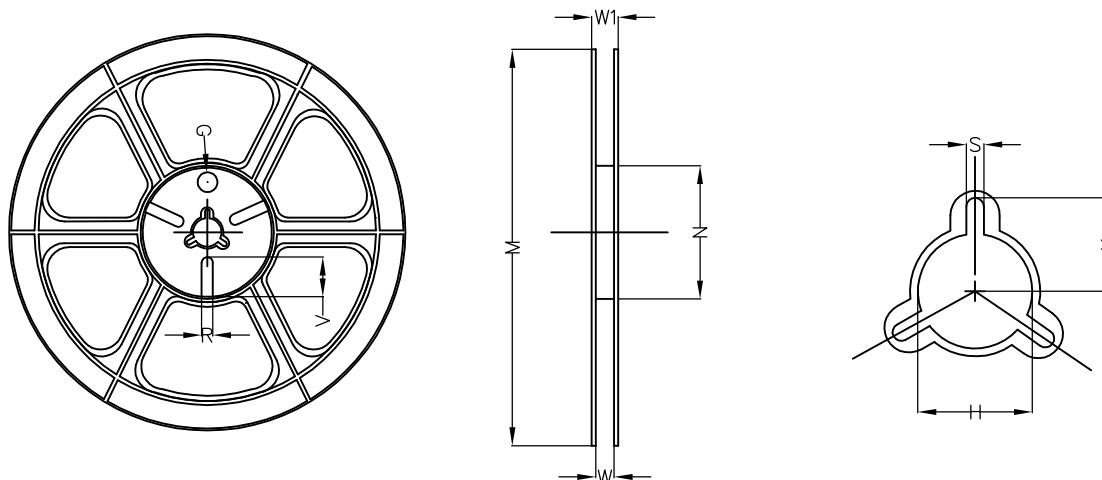

DFN0.6x0.3A 2L EP2 S /
WLCSP0.6x0.3 2 Carrier Tape

UNIT: MM

PACKAGE	A0	B0	K0	D0	D1	E	E1	E2	P0	P1	P2	T
DFN(WLCSP)0.6x0.3	0.36 ±0.03	0.68 ±0.03	0.33 ±0.03	0.20 ±0.05	1.50 +0.10	8.00 ±0.10	1.75 ±0.10	3.50 ±0.05	2.00 ±0.10	4.00 ±0.10	2.00 ±0.05	0.20 ±0.02

DFN0.6x0.3A 2L EP2 S /
WLCSP0.6x0.3 2 REEL

UNIT: MM

TAPE SIZE	REEL SIZE	M	N	W	W1	H	K	S	G	R	V
8 mm	ø178	ø178.00 ±1.00	ø54.00 ±0.50	9.00 ±0.30	11.40 ±1.00	ø13.00 +0.50 -0.20	10.60	2.00 ±0.50	ø9.00	5.00	18.00

DFN0.6x0.3A 2L EP2 S /
WLCSP0.6x0.3 2 TAPE

Leader / Trailer
& Orientation

Unit Per Reel:
15000pcs

DETAIL:
UNIT DIRECTION IN POCKET