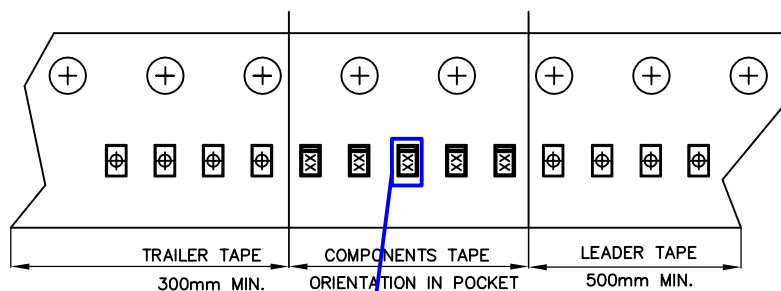

DFN0.6x0.3A 2L EP2 S /
WLCSP0.6x0.3 2 REEL

UNIT: MM

TAPE SIZE	REEL SIZE	M	N	W	W1	H	K	S	G	R	V
8 mm	ø178	ø178.00 ±1.00	ø54.00 ±0.50	9.00 ±0.30	11.40 ±1.00	ø13.00 +0.50 -0.20	10.60	2.00 ±0.50	ø9.00	5.00	18.00

DFN0.6x0.3A 2L EP2 S /
WLCSP0.6x0.3 2 TAPE

Leader / Trailer
& Orientation

Unit Per Reel:
15000pcs

DETAIL:
UNIT DIRECTION IN POCKET