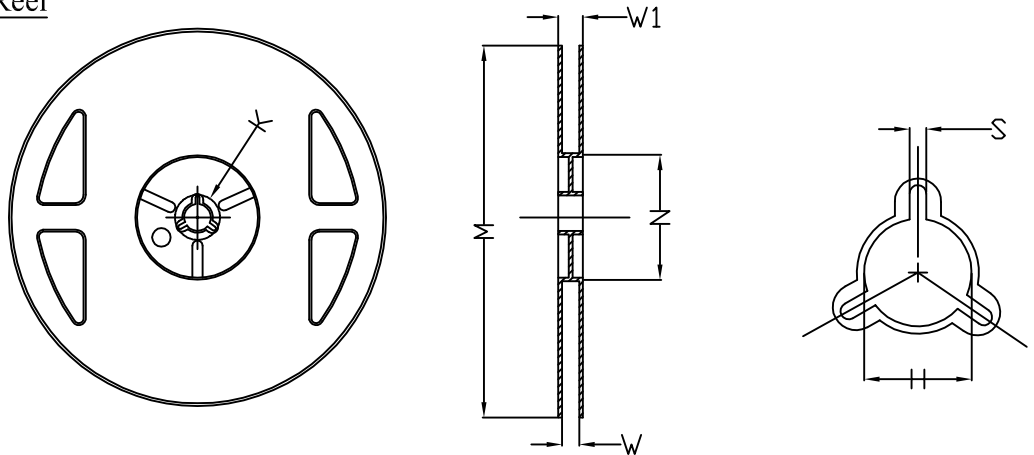

DFN0.6x0.3_2L_EP2_S Tape and Reel Data

DFN0.6x0.3 2L EP2 S Carrier Tape

UNIT: MM

PACKAGE	A0	B0	K0	D0	D1	W	E	F	P0	P1	P2	T
DFN0.6x0.3 (8 mm)	0.39 ±0.03	0.69 ±0.03	0.34 +0.03 -0.01	0.20 ±0.05	1.50 +0.1 -0.0	8.00 ±0.10	1.75 ±0.10	3.50 ±0.05	2.00 ±0.05	4.00 ±0.05	2.00 ±0.05	0.20 ±0.05

DFN0.6x0.3 2L EP2 S Reel

UNIT: MM

TAPE SIZE	REEL SIZE	M	N	W	W1	H	K	S
8 mm	ø180	ø180 +0 -3	ø60 +1 -0	9.0 ±0.3	11.4 ±1.0	ø13.0 ±0.2	ø21.0 ±0.5	2.0 ±0.5

DFN0.6x0.3 2L EP2 S Tape

Leader / Trailer
& Orientation

Unit Per Reel:
10000pcs