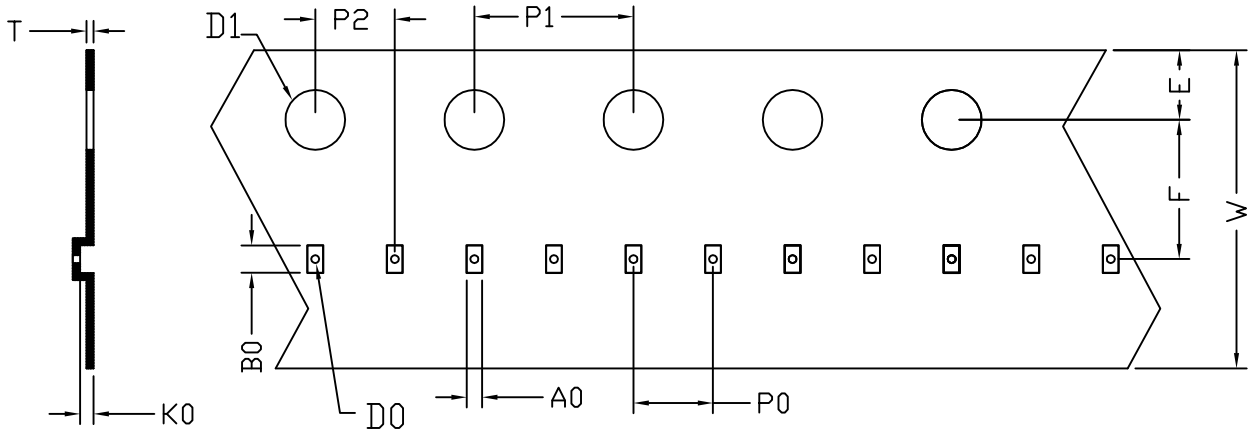

DFN0.6x0.3_2L_EP2_S Tape and Reel Data

DFN0.6x0.3 2L EP2 S Carrier Tape

UNIT: MM

PACKAGE	A0	B0	K0	D0	D1	W	E	F	P0	P1	P2	T
DFN0.6x0.3 (8 mm)	0.39 ±0.03	0.69 ±0.03	0.34 +0.03 -0.01	0.20 ±0.05	1.50 +0.1 -0.0	8.00 ±0.10	1.75 ±0.10	3.50 ±0.05	2.00 ±0.05	4.00 ±0.05	2.00 ±0.05	0.20 ±0.05

DFN0.6x0.3 2L EP2 S Reel

UNIT: MM

TAPE SIZE	REEL SIZE	M	N	W	W1	H	K	S
8 mm	ø180	ø180 +0 -3	ø60 +1 -0	9.0 ±0.3	11.4 ±1.0	ø13.0 ±0.2	ø21.0 ±0.5	2.0 ±0.5

DFN0.6x0.3 2L EP2 S Tape

Leader / Trailer
& Orientation

Unit Per Reel:
10000pcs