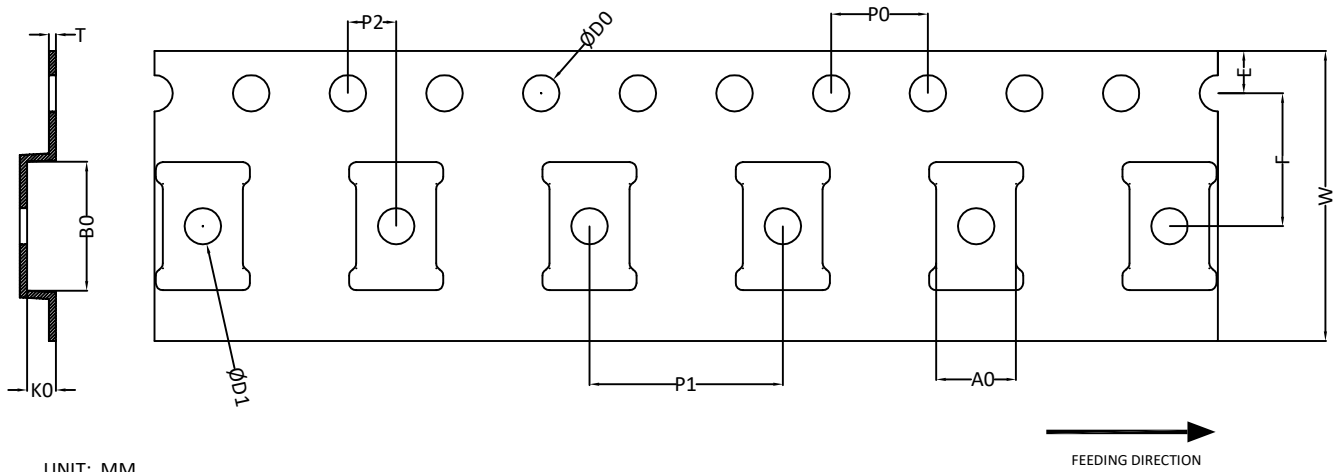

DFN3x5.2 20L EP1 S/DFN3x5.2 24L EP1 S Carrier Tape

UNIT: MM

PACKAGE	A0	B0	K0	D0	D1	W	E	F	P0	P1	P2	T
DFN3x5.2	3.30 ±0.1	5.50 ±0.1	1.20 ±0.1	Ø1.50 +0.1 -0.0	Ø1.50 +0.2 -0.0	12.00 +0.3 -0.1	1.75 ±0.1	5.50 ±0.05	4.00 ±0.1	8.00 ±0.1	2.00 ±0.05	0.30 ±0.03

DFN3x5.2 20L EP1 S/DFN3x5.2 24L EP1 S Reel

UNIT: MM

TAPE SIZE	REEL SIZE	M	N	W	W1	H	K	S	G	R	V
12 mm	Ø330	Ø330.00 ±0.50	Ø97.00 ±0.10	13.00 ±0.30	17.40 ±1.00	Ø13.00 +0.50 -0.20	10.60	2.00 ±0.50	---	---	---

DFN3x5.2 20L EP1 S/DFN3x5.2 24L EP1 S Package Tape

Leader / Trailer  
& Orientation

Unit Per Reel:  
5000pcs

All Dimensions Comply with EAI-481