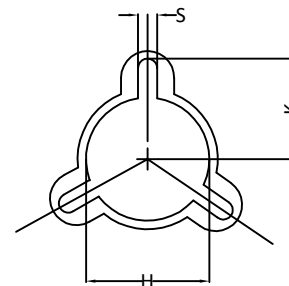

DFN3x5.2 20L EP1 S/DFN3x5.2 24L EP1 S Carrier Tape

UNIT: MM

PACKAGE	A0	B0	K0	D0	D1	W	E	F	P0	P1	P2	T
DFN3x5.2	3.30 ±0.1	5.50 ±0.1	1.20 ±0.1	Ø1.50 +0.1 -0.0	Ø1.50 +0.2 -0.0	12.00 +0.3 -0.1	1.75 ±0.1	5.50 ±0.05	4.00 ±0.1	8.00 ±0.1	2.00 ±0.05	0.30 ±0.03

DFN3x5.2 20L EP1 S/DFN3x5.2 24L EP1 S Reel

UNIT: MM

TAPE SIZE	REEL SIZE	M	N	W	W1	H	K	S	G	R	V
12 mm	Ø330	Ø330.00 ±0.50	Ø97.00 ±0.10	13.00 ±0.30	17.40 ±1.00	Ø13.00 +0.50 -0.20	10.60	2.00 ±0.50	---	---	---

DFN3x5.2 20L EP1 S/DFN3x5.2 24L EP1 S Package Tape

Leader / Trailer  
& Orientation

Unit Per Reel:  
5000pcs

All Dimensions Comply with EAI-481