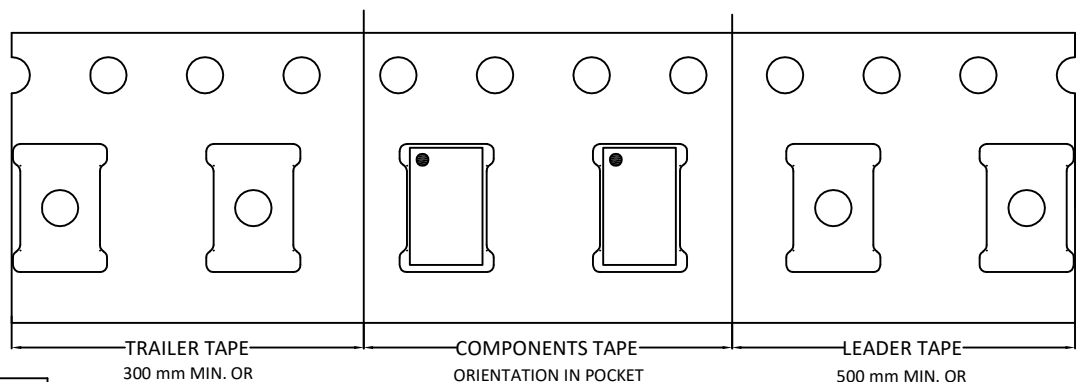

DFN3x5.2 20L EP1 S/DFN3x5.2 24L EP1 S Reel

UNIT: MM

TAPE SIZE	REEL SIZE	M	N	W	W1	H	K	S	G	R	V
12 mm	Ø330	Ø330.00 ±0.50	Ø97.00 ±0.10	13.00 ±0.30	17.40 ±1.00	Ø13.00 +0.50 -0.20	10.60	2.00 ±0.50	---	---	---

DFN3x5.2 20L EP1 S/DFN3x5.2 24L EP1 S Package Tape

Leader / Trailer  
& Orientation

Unit Per Reel:  
5000pcs

All Dimensions Comply with EAI-481