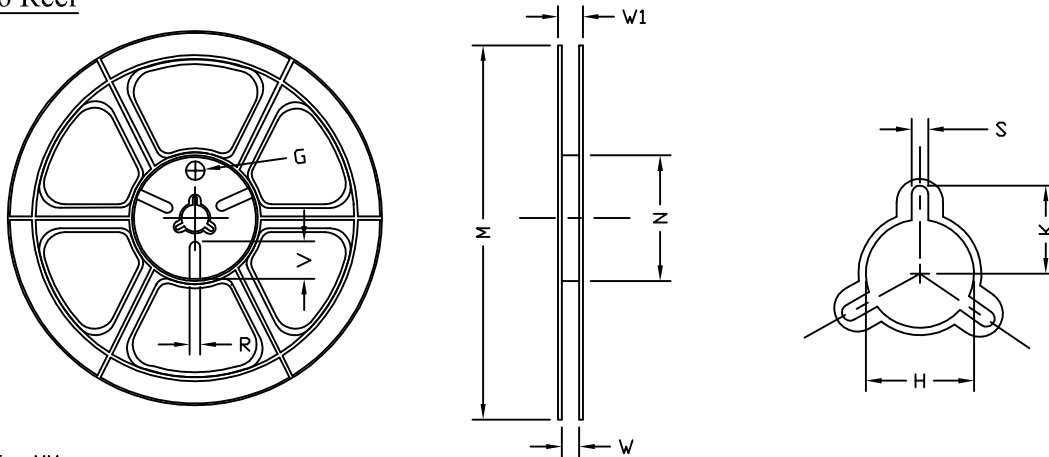

**DFN5x6 Carrier Tape**

UNIT: MM

PACKAGE	A0	B0	K0	D0	D1	E	E1	E2	P0	P1	P2	T
DFN5x6 (12 mm)	6.30 ±0.10	5.45 ±0.10	1.30 ±0.10	1.50 MIN.	1.55 ±0.05	12.00 ±0.30	1.75 ±0.10	5.50 ±0.10	8.00 ±0.10	4.00 ±0.10	2.00 ±0.10	0.30 ±0.05

**DFN5x6 Reel**

UNIT: MM

TAPE SIZE	REEL SIZE	M	N	W	W1	H	K	S	G	R	V
12 mm	ø330	ø330.00 ±0.50	ø97.00 ±0.10	13.00 ±0.30	17.40 ±1.00	ø13.00 +0.50 -0.20	10.60	2.00 ±0.50	---	---	---

**DFN5x6 Punch Package Tape**