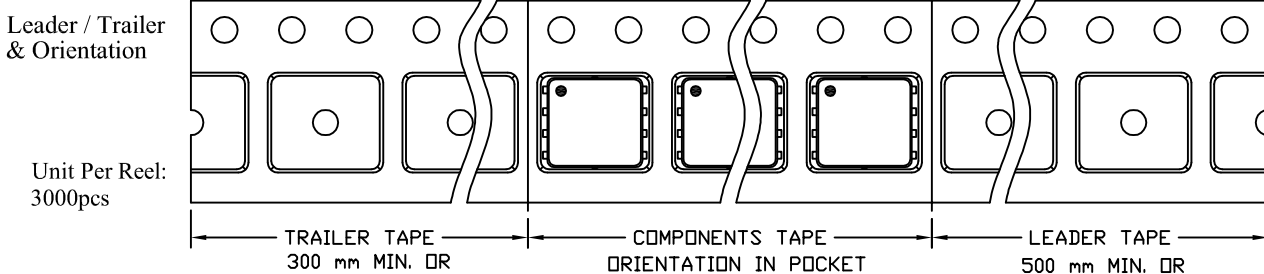

**DFN5x6 Carrier Tape**

UNIT: MM

PACKAGE	A0	B0	K0	D0	D1	E	E1	E2	P0	P1	P2	T
DFN5x6 (12 mm)	6.30 ±0.10	5.45 ±0.10	1.30 ±0.10	1.50 MIN.	1.55 ±0.05	12.00 ±0.30	1.75 ±0.10	5.50 ±0.10	8.00 ±0.10	4.00 ±0.10	2.00 ±0.10	0.30 ±0.05

**DFN5x6 Reel**

UNIT: MM

TAPE SIZE	REEL SIZE	M	N	W	W1	H	K	S	G	R	V
12 mm	ø330	ø330.00 ±0.50	ø97.00 ±0.10	13.00 ±0.30	17.40 ±1.00	ø13.00 +0.50 -0.20	10.60	2.00 ±0.50	---	---	---

**DFN5x6 Punch Package Tape**