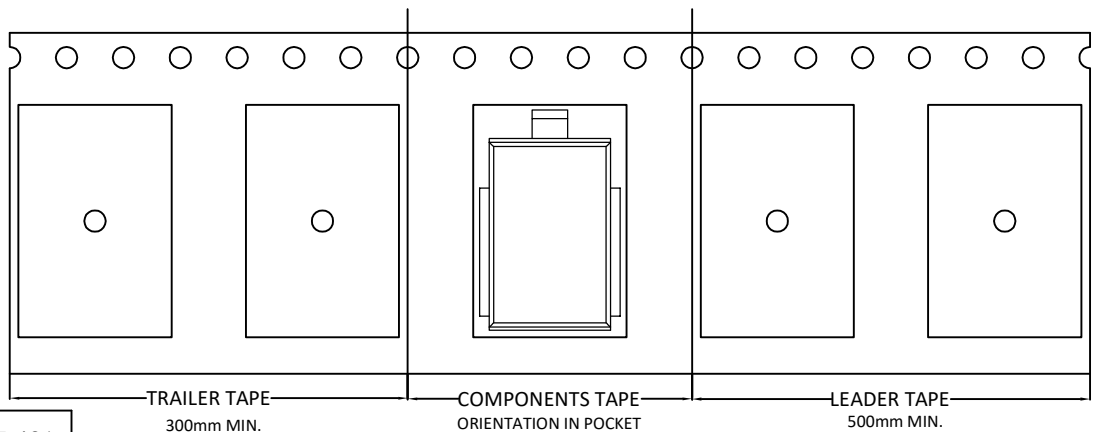

DO-218 Carrier Tape

UNIT: MM

A0	B0	K0	D0	D1	W	F	E	P0	P1	P2	T
10.77	16.33	6.02	1.50	1.50	24.00	11.5	1.75	4.00	16.0	2.00	0.6
±0.2	±0.2	±0.2	+0.1 -0.0	+0.25 -0.0	±0.3	±0.1	±0.1	±0.1	±0.1	±0.1	Max.

DO-218 REEL

UNIT: MM

TAPE SIZE	REEL SIZE	M	N	W1	W2	W3	B	C	D
24	ø330	ø330.00	ø60.00 Min.	24.4 +2.0 -0.0	30.4 Max.	26 Max.	1.5 Min.	ø13.0 +0.5 -0.2	ø20.2 Min.

DO-218 TAPE

Leader / Trailer
& Orientation

Unit Per Reel:
700pcs

All Dimensions Comply with EAI-481