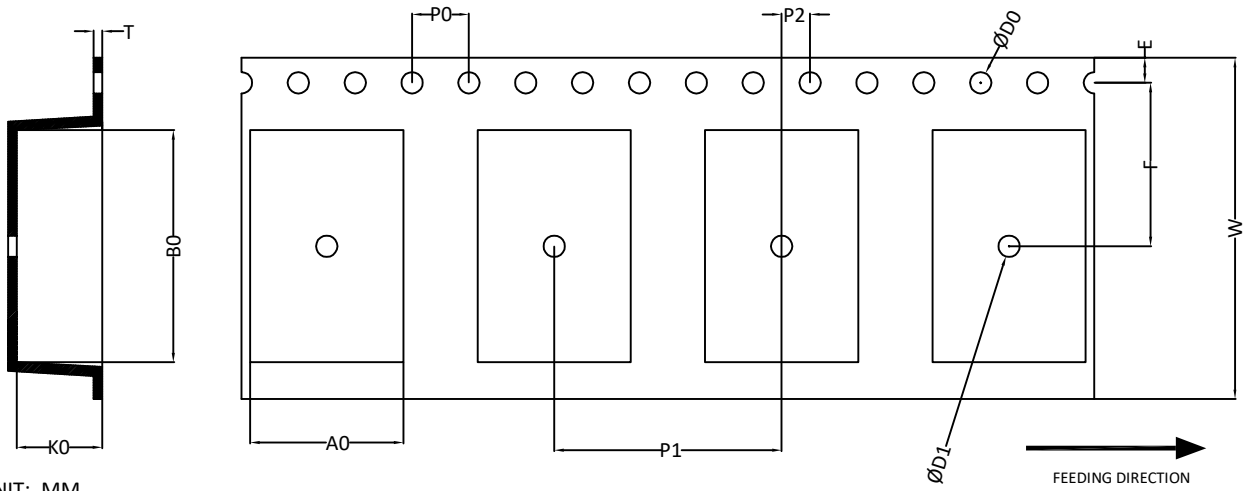

DO-218 Carrier Tape

UNIT: MM

A0	B0	K0	D0	D1	W	F	E	P0	P1	P2	T
10.77	16.33	6.02	1.50	1.50	24.00	11.5	1.75	4.00	16.0	2.00	0.6
±0.2	±0.2	±0.2	+0.1 -0.0	+0.25 -0.0	±0.3	±0.1	±0.1	±0.1	±0.1	±0.1	Max.

DO-218 REEL

UNIT: MM

TAPE SIZE	REEL SIZE	M	N	W1	W2	W3	B	C	D
24	ø330	ø330.00	ø60.00 Min.	24.4 +2.0 -0.0	30.4 Max.	26 Max.	1.5 Min.	ø13.0 +0.5 -0.2	ø20.2 Min.

DO-218 TAPE

Leader / Trailer
& Orientation

Unit Per Reel:
700pcs

All Dimensions Comply with EAI-481