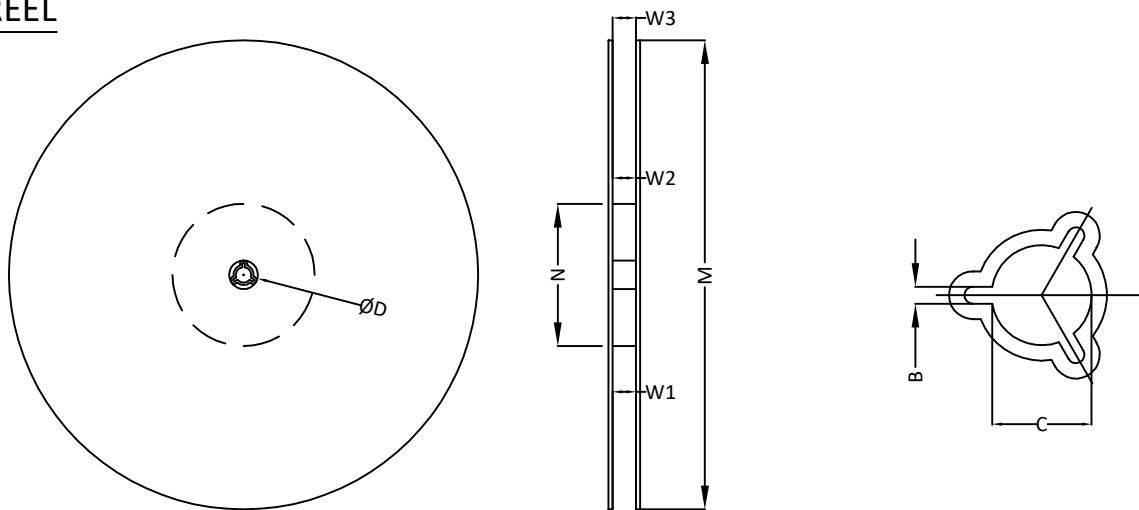

DO-218 Carrier Tape

UNIT: MM

A0	B0	K0	D0	D1	W	F	E	P0	P1	P2	T
10.77	16.33	6.02	1.50	1.50	24.00	11.5	1.75	4.00	16.0	2.00	0.6
±0.2	±0.2	±0.2	+0.1 -0.0	+0.25 -0.0	±0.3	±0.1	±0.1	±0.1	±0.1	±0.1	Max.

DO-218 REEL

UNIT: MM

TAPE SIZE	REEL SIZE	M	N	W1	W2	W3	B	C	D
24	ø330	ø330.00	ø60.00 Min.	24.4 +2.0 -0.0	30.4 Max.	26 Max.	1.5 Min.	ø13.0 +0.5 -0.2	ø20.2 Min.

DO-218 TAPE

Leader / Trailer
& Orientation

Unit Per Reel:
700pcs

All Dimensions Comply with EAI-481