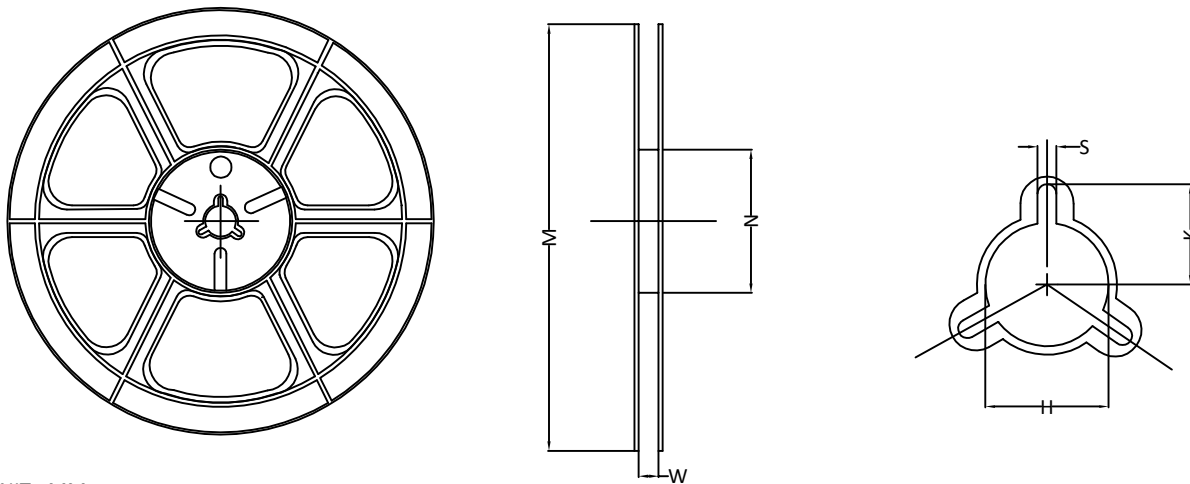

IPM-7 Carrier Tape

UNIT: MM

PACKAGE	A0	B0	K0	K1	D0	D1	W	E	F	P0	P1	P2	T	So
IPM-7	11.20 ± 0.1	18.75 ± 0.1	2.60 ± 0.1	3.30 ± 0.1	$\phi 1.50$ $+0.1$ -0.0	$\phi 2.00$ $+0.2$ -0.0	32.00 ± 0.3	1.75 ± 0.1	14.20 ± 0.1	4.00 ± 0.1	16.00 ± 0.1	2.00 ± 0.1	0.30 ± 0.03	28.40 ± 0.1

IPM-7 Reel

UNIT: MM

TAPE SIZE	REEL SIZE	M	N	W	H	K	S
32 mm	$\phi 330$	$\phi 330.00$ ± 0.50	$\phi 101.6$ ± 0.10	32.4 $+3.00$ -0.20	$\phi 13.00$ $+0.50$ -0.20	10.60	2.00 ± 0.50

IPM-7 Package Tape

Leader / Trailer
& Orientation