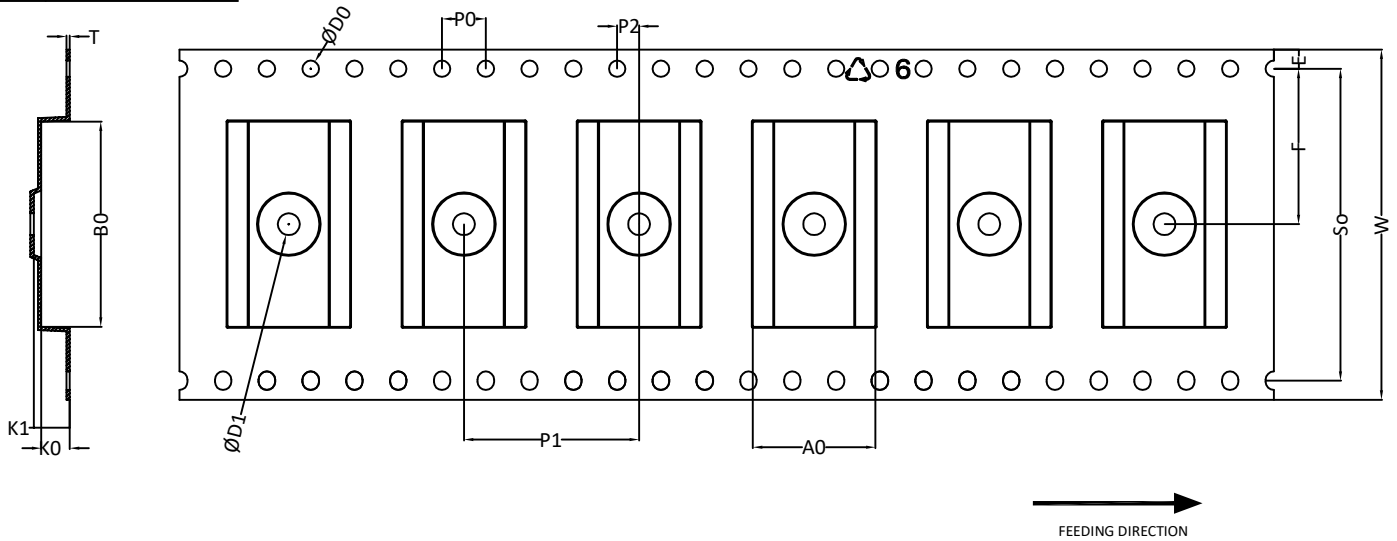

IPM-7 Carrier Tape

UNIT: MM

PACKAGE	A0	B0	K0	K1	D0	D1	W	E	F	P0	P1	P2	T	So
IPM-7	11.20 ± 0.1	18.75 ± 0.1	2.60 ± 0.1	3.30 ± 0.1	$\phi 1.50$ $+0.1$ -0.0	$\phi 2.00$ $+0.2$ -0.0	32.00 ± 0.3	1.75 ± 0.1	14.20 ± 0.1	4.00 ± 0.1	16.00 ± 0.1	2.00 ± 0.1	0.30 ± 0.03	28.40 ± 0.1

IPM-7 Reel

UNIT: MM

TAPE SIZE	REEL SIZE	M	N	W	H	K	S
32 mm	$\phi 330$	$\phi 330.00$ ± 0.50	$\phi 101.6$ ± 0.10	32.4 $+3.00$ -0.20	$\phi 13.00$ $+0.50$ -0.20	10.60	2.00 ± 0.50

IPM-7 Package Tape

Leader / Trailer
& Orientation

Normal

Unit Per Reel:
1000pcs

IPM-7 Package Tape

Leader / Trailer
& Orientation

Special

Unit Per Reel:
1000pcs