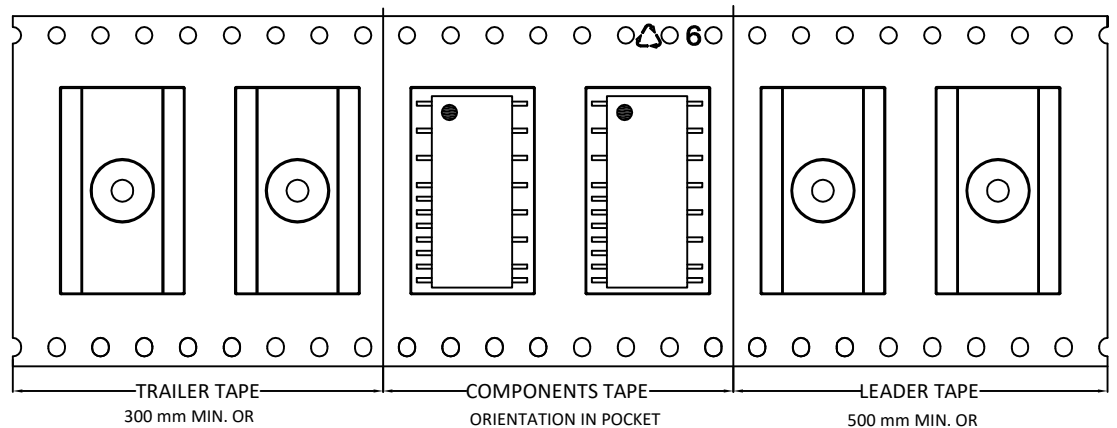

IPM-7 Reel

UNIT: MM

TAPE SIZE	REEL SIZE	M	N	W	H	K	S
32 mm	$\phi 330$	$\phi 330.00$ ± 0.50	$\phi 101.6$ ± 0.10	32.4 $+3.00$ -0.20	$\phi 13.00$ $+0.50$ -0.20	10.60	2.00 ± 0.50

IPM-7 Package Tape

Leader / Trailer
& Orientation

Normal

Unit Per Reel:
1000pcs

IPM-7 Package Tape

Leader / Trailer
& Orientation

Special

Unit Per Reel:
1000pcs