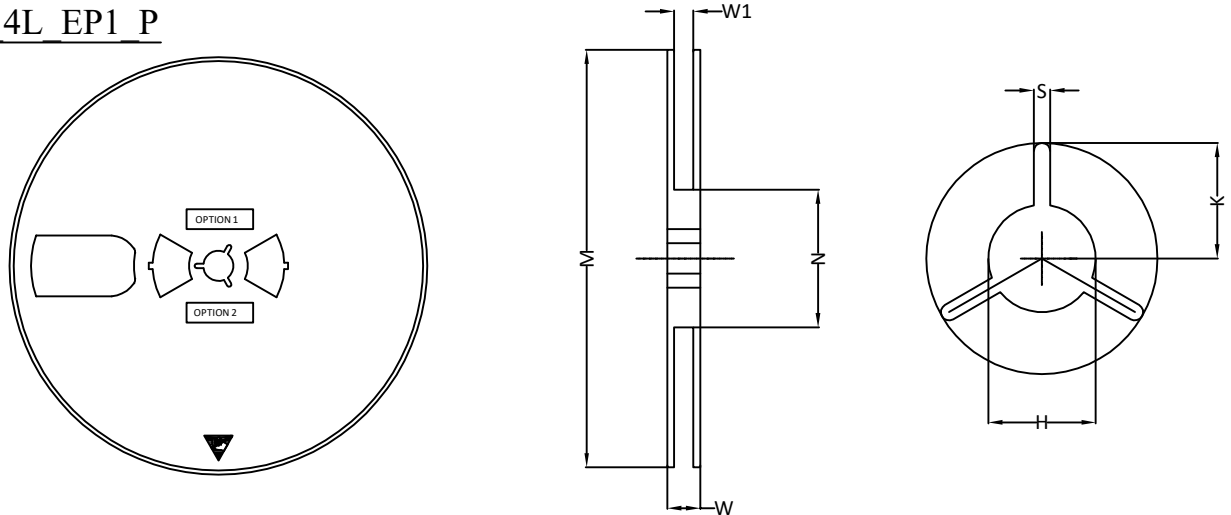

UNIT: MM

PACKAGE	A0	B0	K0	D0	D1	W	E	F	P0	P1	P2	T
LFPAK5x6	6.50 ±0.10	5.30 ±0.10	1.40 ±0.10	1.50 +0.10 -0.00	1.50Min	12.00 ±0.30	1.75 ±0.10	5.50 ±0.05	4.00 ±0.10	8.00 ±0.10	2.00 ±0.05	0.30 ±0.05

LFPAK5x6 4L EP1 P
Reel

UNIT: MM

TAPE SIZE	REEL SIZE	M	N	W	W1	H	S	K
12	Ø178	Ø178.0 ±1.0	Ø54.0 ±0.5	17.00 ±2.0	13.5 ±0.5	Ø13.0 +0.5 -0.2	2.20 ±0.30	10.25 ±0.2

LFPAK5x6 4L EP1 P Tape

Leader / Trailer & Orientation

Unit Per Reel:
1500pcs