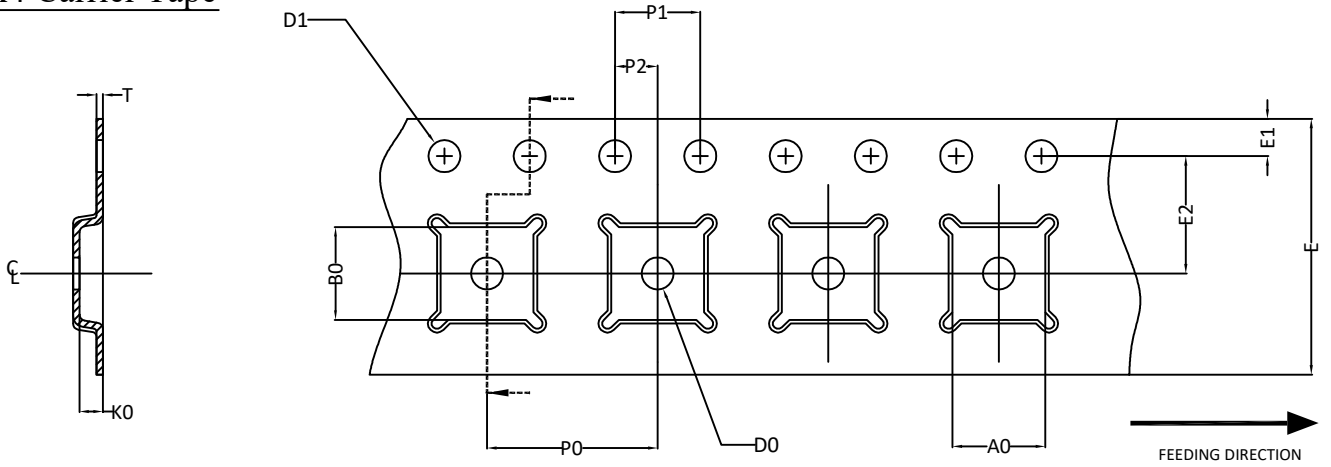

QFN4x4 Carrier Tape

UNIT: MM

PACKAGE	A0	B0	K0	D0	D1	E	E1	E2	P0	P1	P2	T
QFN4x4 (12 mm)	4.35 ±0.10	4.35 ±0.10	1.10 ±0.10	1.50 MIN.	1.50 ^{+0.1} -0.0	12.0 ±0.3	1.75 ±0.10	5.50 ±0.05	8.00 ±0.10	4.00 ±0.10	2.00 ±0.05	0.30 ±0.05

QFN4x4 Reel

UNIT: MM

TAPE SIZE	REEL SIZE	M	N	W	W1	H	K	S	G	R	V
12 mm	Ø330	Ø330.0 ±2.0	Ø79.0 ±1.0	12.4 ^{+2.0} -0.0	17.0 ^{+2.6} -1.2	Ø13.0 ±0.5	10.5 ±0.2	2.0 ±0.5	---	---	---

QFN4x4 Tape

Leader / Trailer
& Orientation

Normal

Unit Per Reel:
3000pcs

Leader / Trailer
& Orientation

Special

Unit Per Reel:
3000pcs