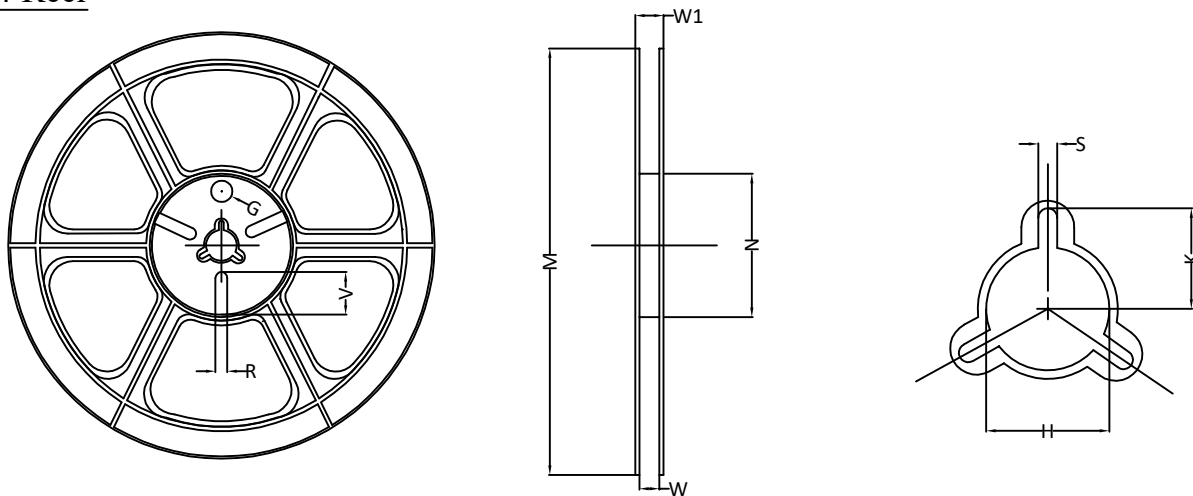

QFN4x4 Carrier Tape

UNIT: MM

PACKAGE	A0	B0	K0	D0	D1	E	E1	E2	P0	P1	P2	T
QFN4x4 (12 mm)	4.35 ±0.10	4.35 ±0.10	1.10 ±0.10	1.50 MIN.	1.50 ^{+0.1} -0.0	12.0 ±0.3	1.75 ±0.10	5.50 ±0.05	8.00 ±0.10	4.00 ±0.10	2.00 ±0.05	0.30 ±0.05

QFN4x4 Reel

UNIT: MM

TAPE SIZE	REEL SIZE	M	N	W	W1	H	K	S	G	R	V
12 mm	Ø330	Ø330.0 ±2.0	Ø79.0 ±1.0	12.4 ^{+2.0} -0.0	17.0 ^{+2.6} -1.2	Ø13.0 ±0.5	10.5 ±0.2	2.0 ±0.5	---	---	---

QFN4x4 Tape

Leader / Trailer
& Orientation

Normal

Unit Per Reel:
3000pcs

Leader / Trailer
& Orientation

Special

Unit Per Reel:
3000pcs