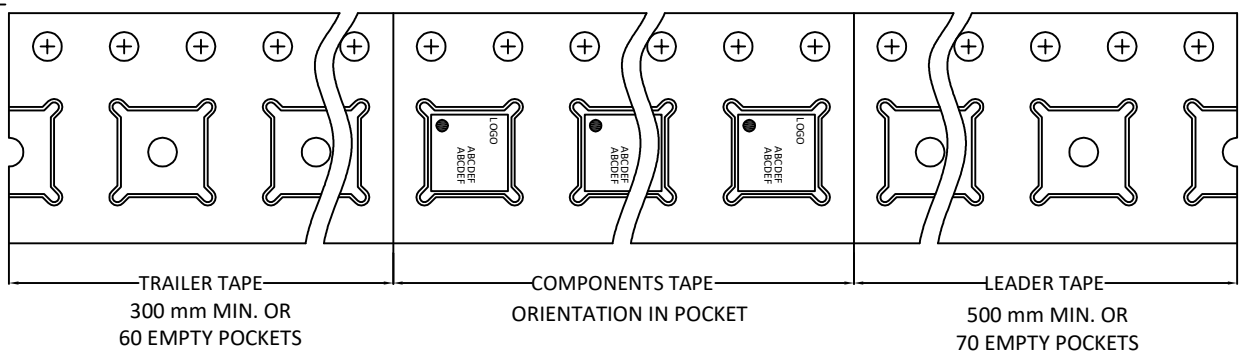

QFN4x4 Reel

UNIT: MM

TAPE SIZE	REEL SIZE	M	N	W	W1	H	K	S	G	R	V
12 mm	Ø330	Ø330.0 ±2.0	Ø79.0 ±1.0	12.4 ^{+2.0} -0.0	17.0 ^{+2.6} -1.2	Ø13.0 ±0.5	10.5 ±0.2	2.0 ±0.5	---	---	---

QFN4x4 Tape

Leader / Trailer
& Orientation

Normal

Unit Per Reel:
3000pcs

Leader / Trailer
& Orientation

Special

Unit Per Reel:
3000pcs