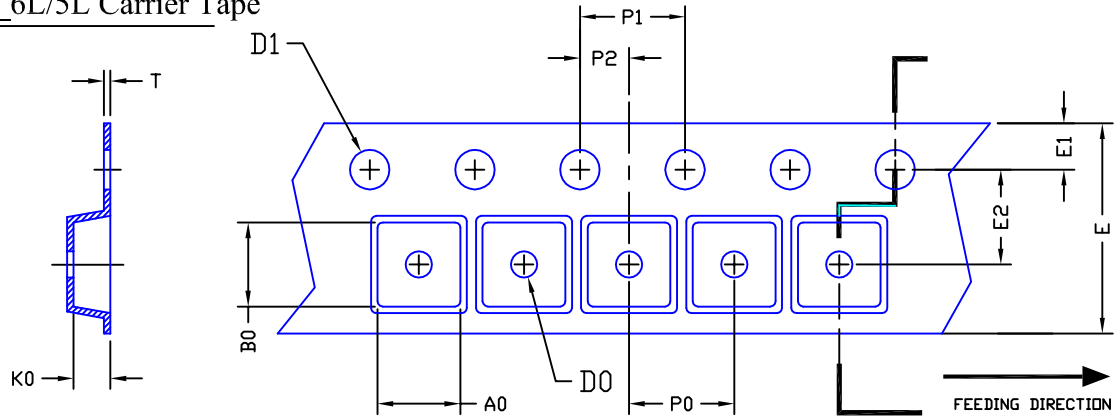

SC70_6L/5L Carrier Tape

UNIT: MM

PACKAGE	A0	B0	K0	D0	D1	E	E1	E2	P0	P1	P2	T
SC70_6L/5L (8 mm)	2.40 ±0.10	2.50 ±0.10	1.20 ±0.10	1.00 MIN	1.55 ±0.05	8.00 +0.30 -0.10	1.75 ±0.10	3.50 ±0.05	4.00 ±0.10	4.00 ±0.10	2.00 ±0.05	0.254 ±0.02

SC70_6L/5L Reel

UNIT: MM

TAPE SIZE	REEL SIZE	M	N	W	W1	H	K	S	G	R	V
8 mm	∅178.00	∅178.00 ±1.00	∅54.00 ±0.50	9.50 ±0.50	11.30 ±1.00	∅13.00 +0.50 -0.20	10.60	2.00 ±0.50	∅9.00	5.00	18.00

SC70_6L/5L Tape

Leader / Trailer
& Orientation

Unit Per Reel:
3000pcs

NOTE: For dual symmetrical SC70_6L/5L (AO78xx), additional dot will be marked at the top right corner.