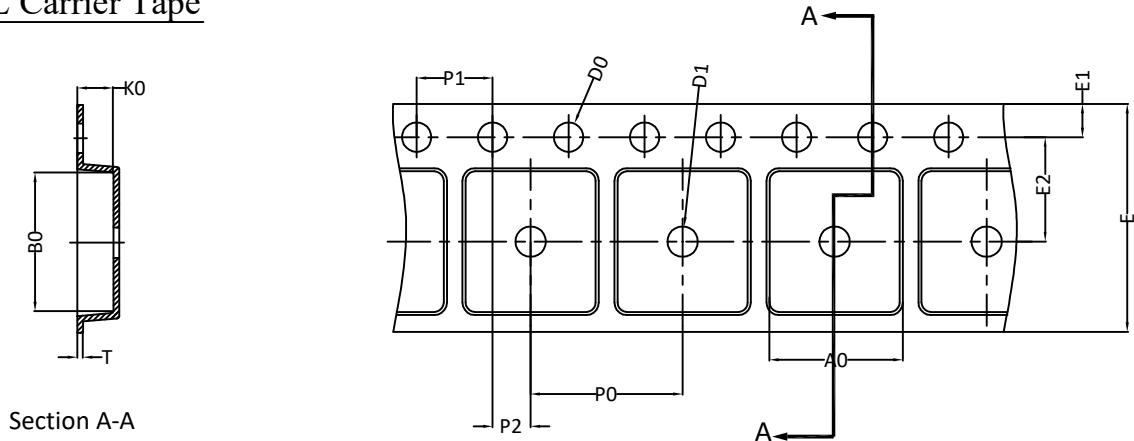

SOT223 4L Carrier Tape

UNIT: MM

FEEDING DIRECTION

PACKAGE	A0	B0	K0	D0	D1	E	E1	E2	P0	P1	P2	T
SOT223_4L	7.05 +0.10 -0.05	7.4 ±0.10	1.90 ±0.10	1.55 ±0.05	1.60 ±0.10	12.00 +0.15 -0.1	1.75 ±0.10	5.50 ±0.05	8.00 ±0.10	4.00 ±0.10	2.00 ±0.1	0.30 ±0.03

SOT223 4L Reel

UNIT: MM

TAPE SIZE	REEL SIZE	M	N	W	W1	H	K	S	G	R	V
12 mm	Ø330	Ø330.00 ±0.50	Ø97.00 ±0.10	13.00 ±0.30	17.40 ±1.00	Ø13.00 +0.50 -0.20	10.60	2.00 ±0.50	---	---	---

SOT223 4L Tape

 Leader / Trailer
 & Orientation

 Unit Per Reel:
 2500pcs

 TRAILER TAPE
 300mm MIN.

 COMPONENTS TAPE
 ORIENTATION IN POCKET

 LEADER TAPE
 500mm MIN.