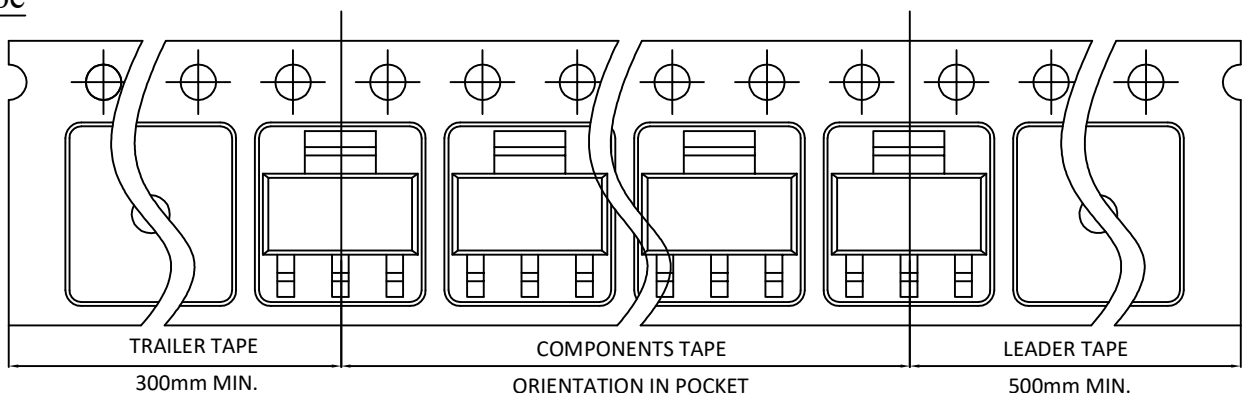

SOT223 4L Carrier Tape

UNIT: MM

FEEDING DIRECTION

PACKAGE	A0	B0	K0	D0	D1	E	E1	E2	P0	P1	P2	T
SOT223_4L	7.05 +0.10 -0.05	7.4 ±0.10	1.90 ±0.10	1.55 ±0.05	1.60 ±0.10	12.00 +0.15 -0.1	1.75 ±0.10	5.50 ±0.05	8.00 ±0.10	4.00 ±0.10	2.00 ±0.1	0.30 ±0.03

SOT223 4L Reel

UNIT: MM

TAPE SIZE	REEL SIZE	M	N	W	W1	H	K	S	G	R	V
12 mm	Ø330	Ø330.00 ±0.50	Ø97.00 ±0.10	13.00 ±0.30	17.40 ±1.00	Ø13.00 +0.50 -0.20	10.60	2.00 ±0.50	---	---	---

SOT223 4L Tape

 Leader / Trailer
 & Orientation

 Unit Per Reel:
 2500pcs

 TRAILER TAPE
 300mm MIN.

 COMPONENTS TAPE
 ORIENTATION IN POCKET

 LEADER TAPE
 500mm MIN.