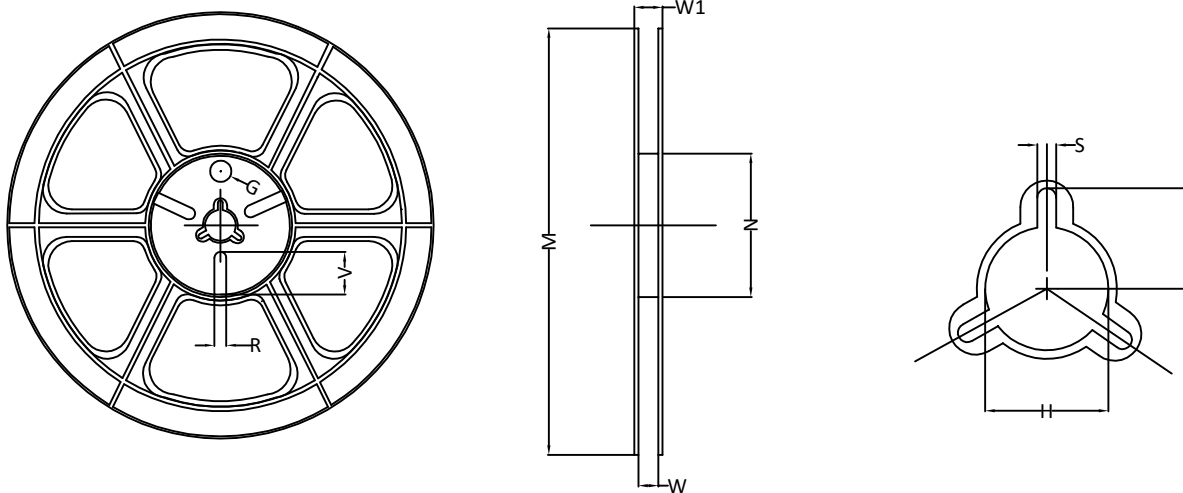

SOT223 4L Carrier Tape

UNIT: MM

FEEDING DIRECTION

PACKAGE	A0	B0	K0	D0	D1	E	E1	E2	P0	P1	P2	T
SOT223_4L	7.05 +0.10 -0.05	7.4 ±0.10	1.90 ±0.10	1.55 ±0.05	1.60 ±0.10	12.00 +0.15 -0.1	1.75 ±0.10	5.50 ±0.05	8.00 ±0.10	4.00 ±0.10	2.00 ±0.1	0.30 ±0.03

SOT223 4L Reel

UNIT: MM

TAPE SIZE	REEL SIZE	M	N	W	W1	H	K	S	G	R	V
12 mm	Ø330	Ø330.00 ±0.50	Ø97.00 ±0.10	13.00 ±0.30	17.40 ±1.00	Ø13.00 +0.50 -0.20	10.60	2.00 ±0.50	---	---	---

SOT223 4L Tape

 Leader / Trailer
 & Orientation

 Unit Per Reel:
 2500pcs

 TRAILER TAPE
 300mm MIN.

 COMPONENTS TAPE
 ORIENTATION IN POCKET

 LEADER TAPE
 500mm MIN.