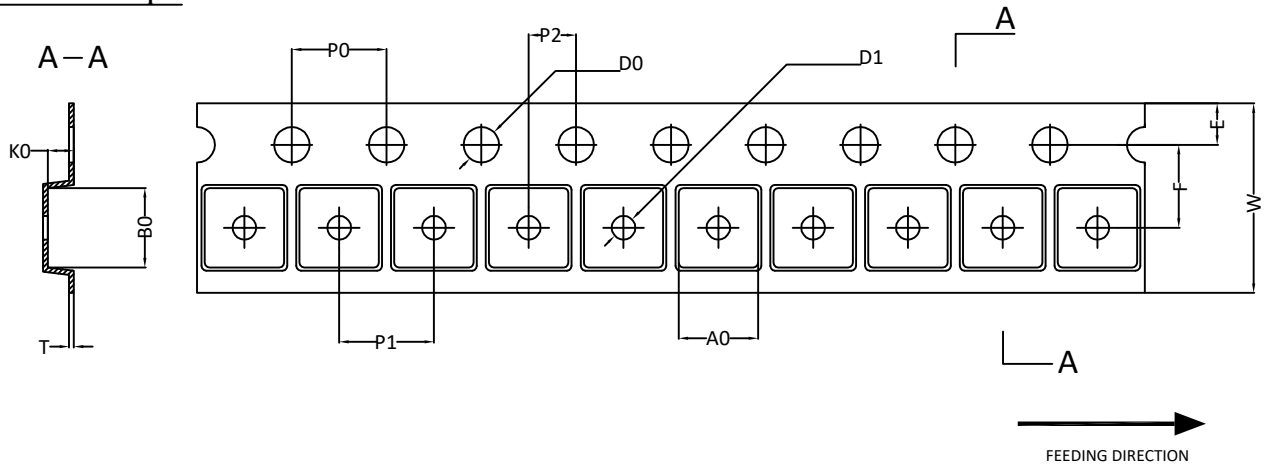

SOT23A 5L Carrier Tape

UNIT: MM

PACKAGE	A0	B0	K0	D0	D1	W	E	F	P0	P1	P2	T
SOT23A_5L	3.26 ±0.10	3.30 ±0.10	1.40 ±0.10	1.50 +0.1 -0.0	1.05 ±0.05	8.00 ±0.10	1.75 ±0.10	3.50 ±0.05	4.00 ±0.10	4.00 ±0.10	2.00 ±0.05	0.20 ±0.02

SOT23A 5L Reel

UNIT: MM

TAPE SIZE	REEL SIZE	M	N	W	W1	H	S
8 mm	Ø180	Ø180.00 ±1.00	Ø54.40 +1.00 -0.16	8.60 +1.00 -0.00	1.50 ±0.30	Ø13.00 +0.50 -0.20	2.00 +0.50 -0.00

SOT23A 5L Tape

Leader / Trailer  
& Orientation

**NORMAL**

Unit Per Reel:  
3000pcs

Leader / Trailer  
& Orientation

**SPECIAL(PIC)**

Unit Per Reel:  
3000pcs