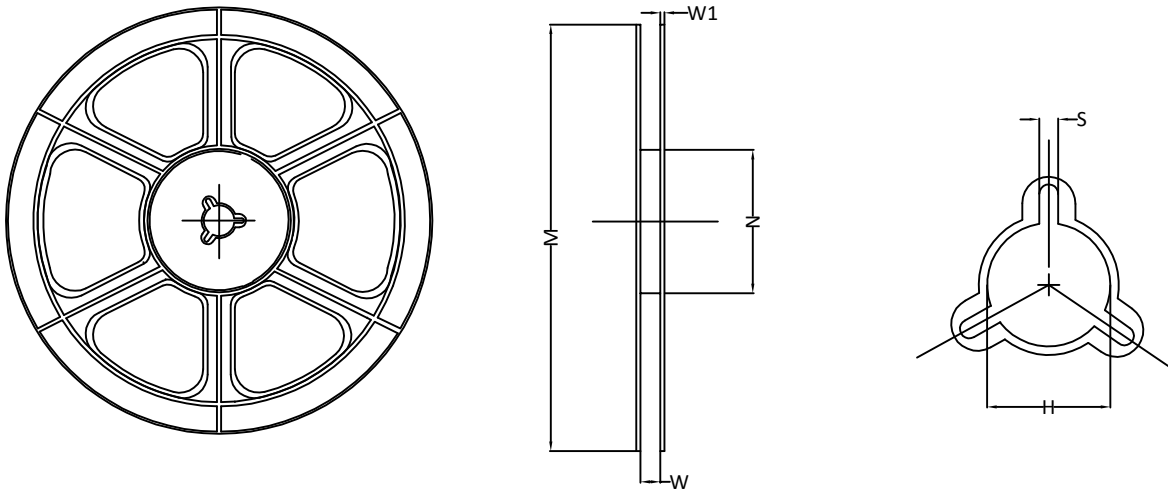

SOT23A 5L Carrier Tape

UNIT: MM

PACKAGE	A0	B0	K0	D0	D1	W	E	F	P0	P1	P2	T
SOT23A_5L	3.26 ±0.10	3.30 ±0.10	1.40 ±0.10	1.50 +0.1 -0.0	1.05 ±0.05	8.00 ±0.10	1.75 ±0.10	3.50 ±0.05	4.00 ±0.10	4.00 ±0.10	2.00 ±0.05	0.20 ±0.02

SOT23A 5L Reel

UNIT: MM

TAPE SIZE	REEL SIZE	M	N	W	W1	H	S
8 mm	Ø180	Ø180.00 ±1.00	Ø54.40 +1.00 -0.16	8.60 +1.00 -0.00	1.50 ±0.30	Ø13.00 +0.50 -0.20	2.00 +0.50 -0.00

SOT23A 5L Tape

Leader / Trailer  
& Orientation

**NORMAL**

Unit Per Reel:  
3000pcs

Leader / Trailer  
& Orientation

**SPECIAL(PIC)**

Unit Per Reel:  
3000pcs