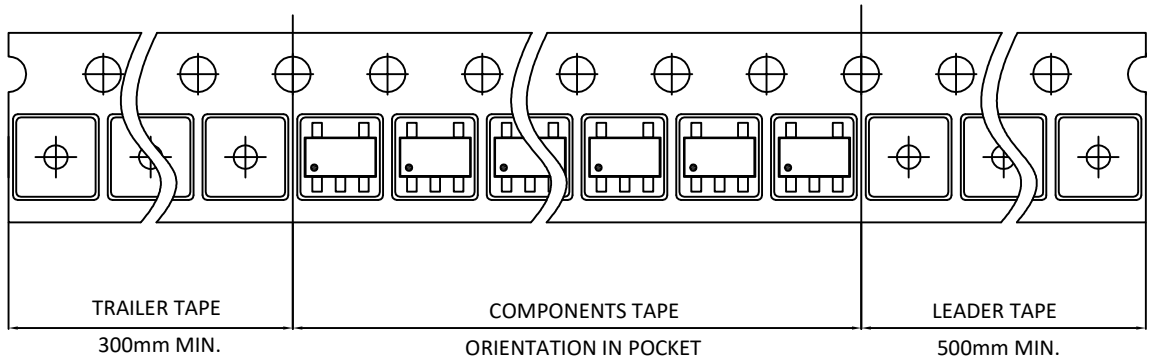

SOT23A 5L Reel

UNIT: MM

TAPE SIZE	REEL SIZE	M	N	W	W1	H	S
8 mm	Ø180	Ø180.00 ±1.00	Ø54.40 +1.00 -0.16	8.60 +1.00 -0.00	1.50 ±0.30	Ø13.00 +0.50 -0.20	2.00 +0.50 -0.00

SOT23A 5L Tape

Leader / Trailer  
& Orientation

**NORMAL**

Unit Per Reel:  
3000pcs

Leader / Trailer  
& Orientation

**SPECIAL(PIC)**

Unit Per Reel:  
3000pcs