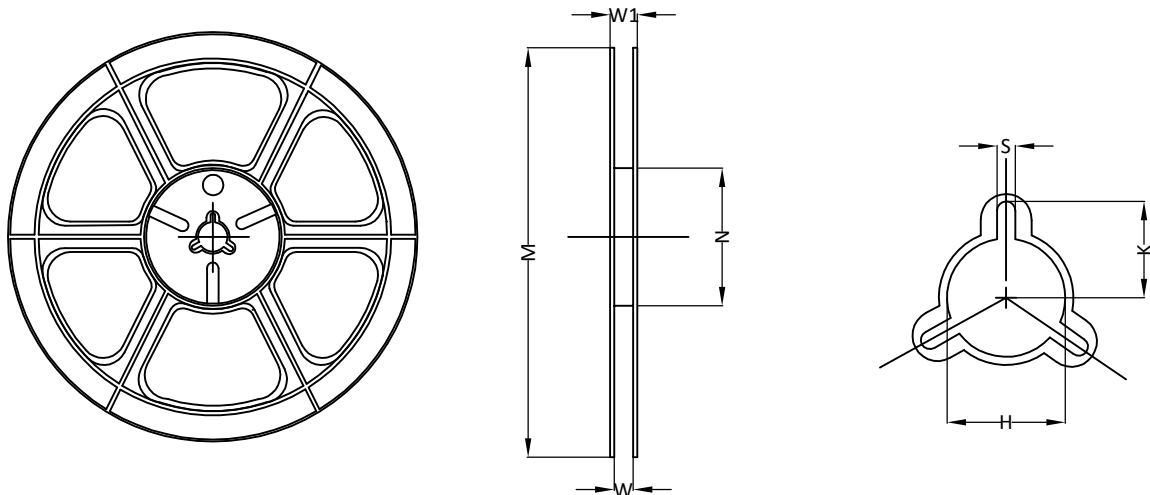

WLCSP0.63x0.33_3 Tape and Reel Data

WLCSP0.63x0.33 3 Carrier Tape

UNIT: MM

PACKAGE	A0	B0	K0	D0	D1	W	E	F	P0	P1	P2	T
WLCSP0.63x0.33	0.39 ±0.03	0.69 ±0.03	0.30 ±0.03	1.50 +0.10 -0.00	0.20 ±0.05	8.00 ±0.10	1.75 ±0.10	3.50 ±0.05	4.00 ±0.10	2.00 ±0.10	2.00 ±0.05	0.20 ±0.02

WLCSP0.63x0.33 3 Reel

UNIT: MM

TAPE SIZE	REEL SIZE	M	N	W	W1	H	K	S
8 mm	Ø178	Ø178.00 ±1.00	Ø54.00 ±0.50	9.00 ±0.30	11.40 ±1.00	Ø13.00 +0.50 -0.20	10.60	2.00 ±0.50

WLCSP0.63x0.33 3 Tape

Leader / Trailer
& Orientation

Unit Per Reel:
15000pcs

DETAIL:
UNIT DIRECTION IN POCKET