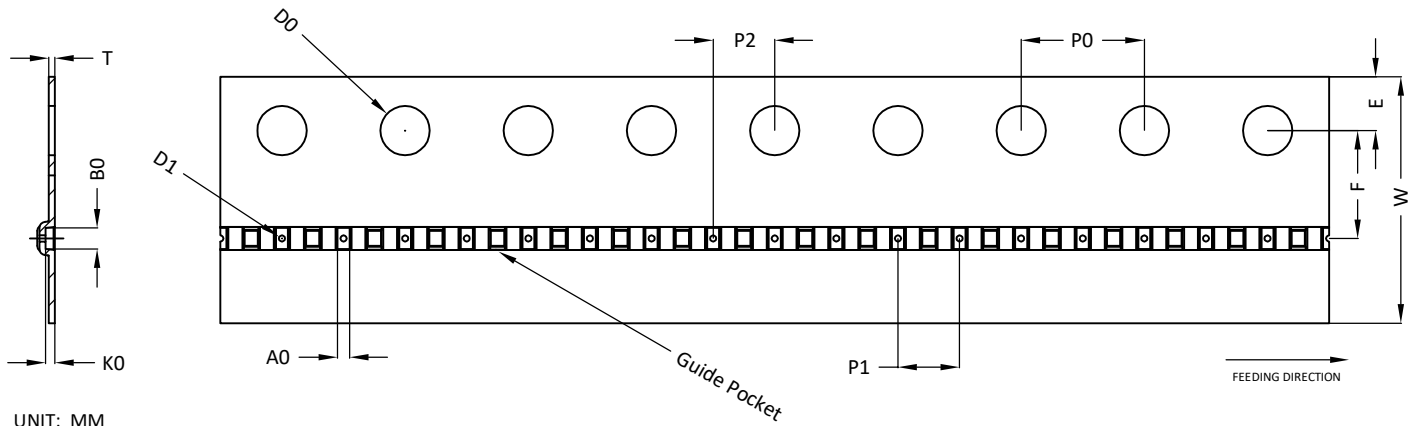

WLCSP0.63x0.33_3 Tape and Reel Data

WLCSP0.63x0.33 3 Carrier Tape

UNIT: MM

PACKAGE	A0	B0	K0	D0	D1	W	E	F	P0	P1	P2	T
WLCSP0.63x0.33	0.39 ±0.03	0.69 ±0.03	0.30 ±0.03	1.50 +0.10 -0.00	0.20 ±0.05	8.00 ±0.10	1.75 ±0.10	3.50 ±0.05	4.00 ±0.10	2.00 ±0.10	2.00 ±0.05	0.20 ±0.02

WLCSP0.63x0.33 3 Reel

UNIT: MM

TAPE SIZE	REEL SIZE	M	N	W	W1	H	K	S
8 mm	Ø178	Ø178.00 ±1.00	Ø54.00 ±0.50	9.00 ±0.30	11.40 ±1.00	Ø13.00 +0.50 -0.20	10.60	2.00 ±0.50

WLCSP0.63x0.33 3 Tape

Leader / Trailer
& Orientation

Unit Per Reel:
15000pcs

DETAIL:
UNIT DIRECTION IN POCKET