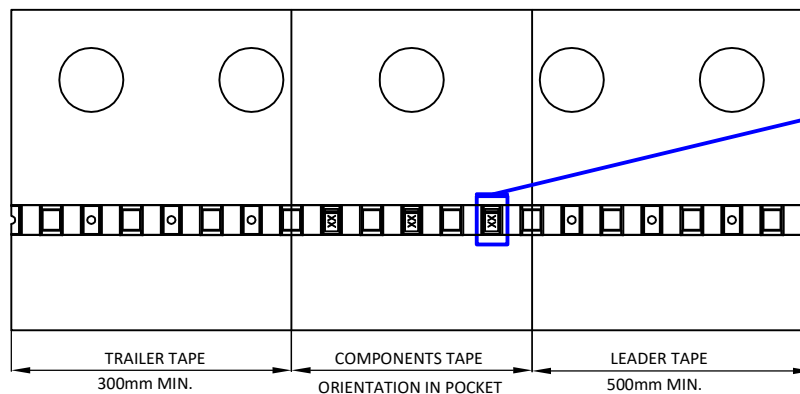

WLCSP0.63x0.33 3 Tape

Leader / Trailer
& Orientation

Unit Per Reel:
15000pcs

DETAIL:
UNIT DIRECTION IN POCKET